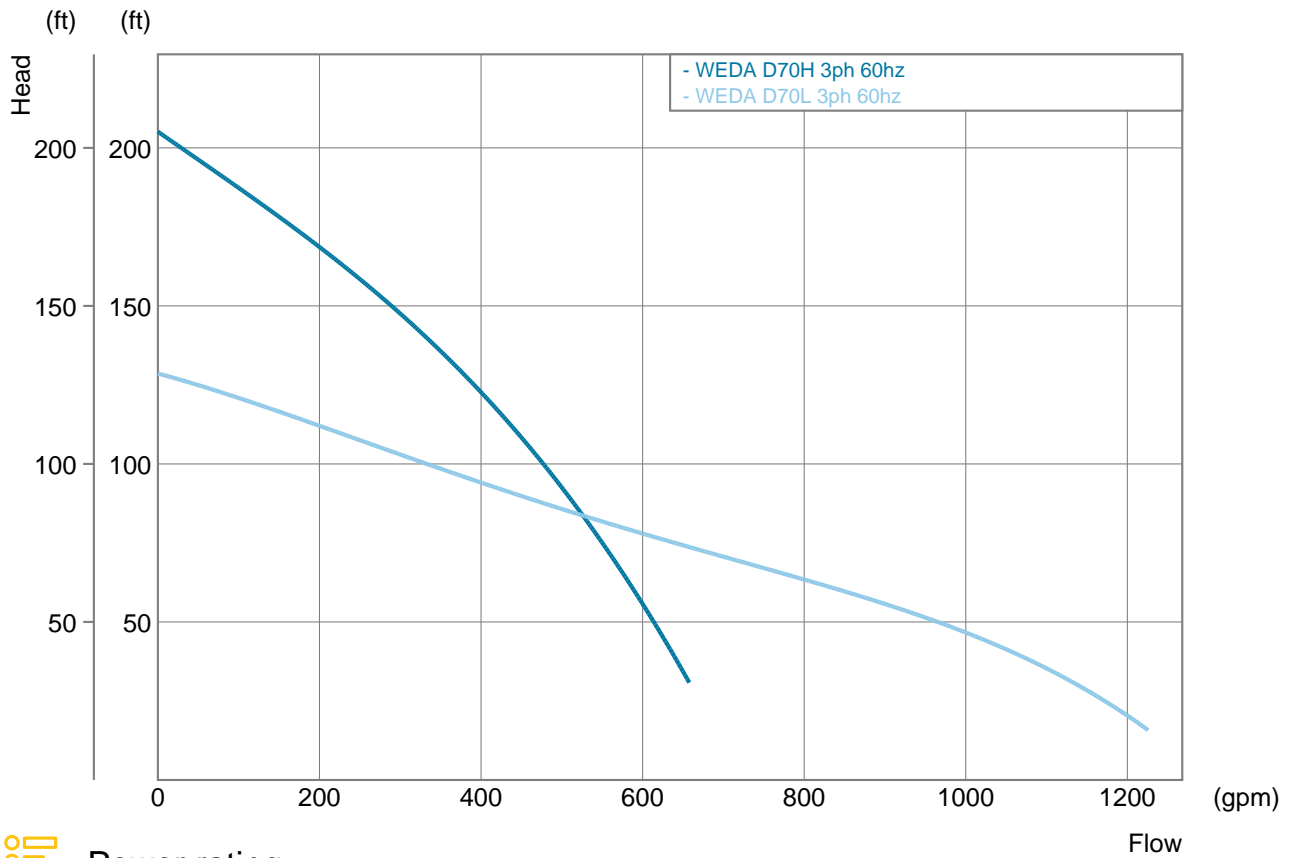

WEDA D70

Performance sheet

Performance curve

Power rating