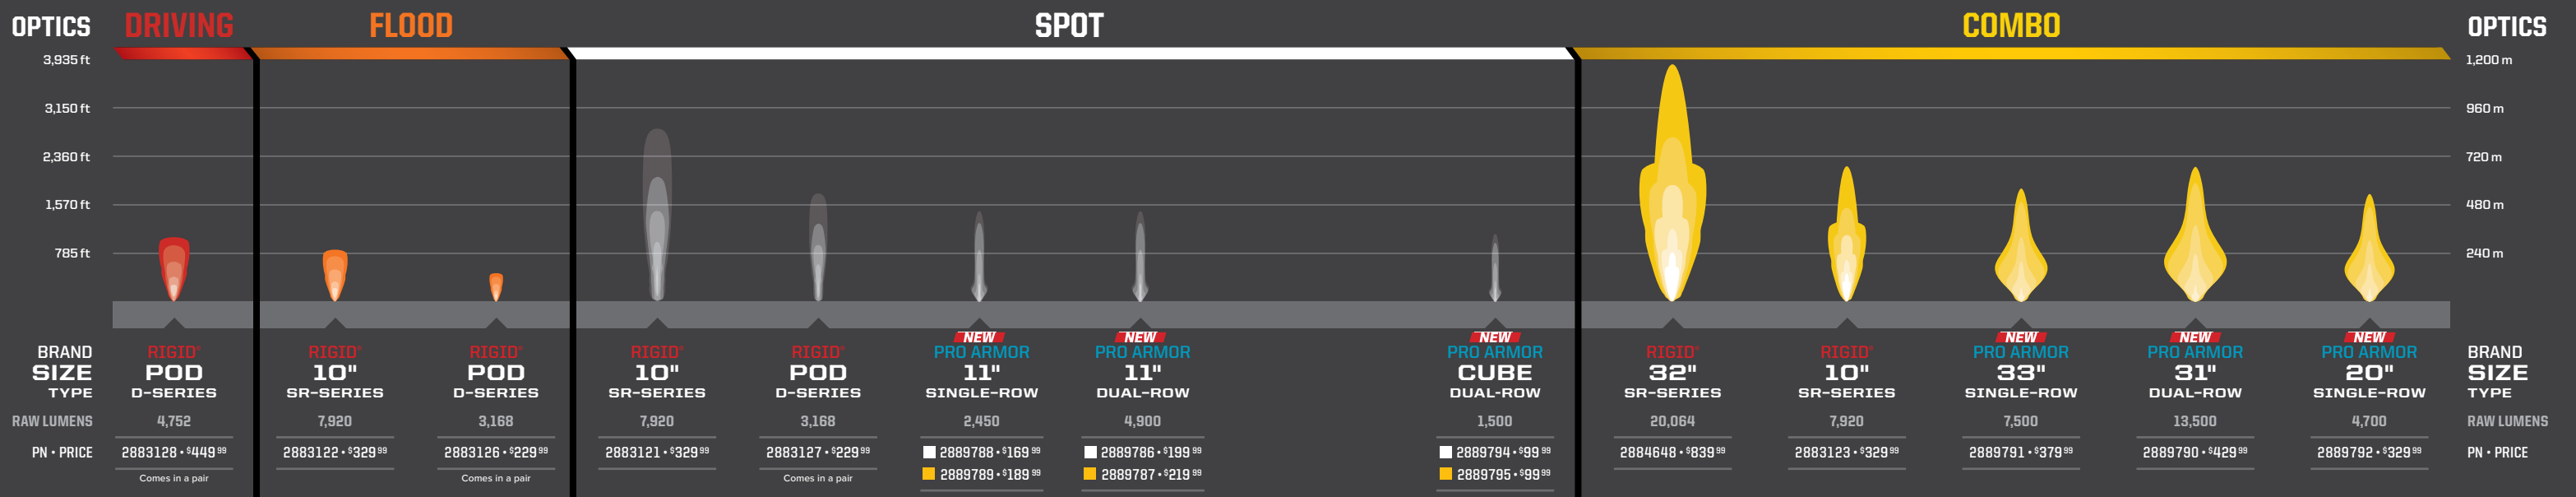

EXCLUSIVE OPTICS

RIGID® invests heavily in optical science and has patented multiple optics and optics systems, maximizing light output and efficiency.

RIGID® LIMITED LIFETIME WARRANTY

If you own a RIGID® light and it breaks, we will replace or repair it for life.*

RUGGED CONSTRUCTION

Pro Armor lights are designed to be big and beefy with an aggressive style all their own, and housed in IP67 marine-grade rated UV polyester powder-coating.

MASSIVELY BRIGHT

Pro Armor builds bright lights designed for any riding experience. All that power is directed through heat dissipating aluminum for streamlined heat management.

LIGHT BAR TYPES

SR-SERIES PRO

Sleek, powerful, low-profile (under 2" tall). Lights extreme distances with low energy usage.
Available in 10" & 32"

D-SERIES PRO

Compact to fit almost anywhere with high output and low energy usage.
Available in Driving, Flood & Spot

DUAL-ROW LED

The most spread and farthest illumination downrange. Easy to mount.
Available in 11" & 31"

SINGLE-ROW LED

Powerful, compact, low-profile light bars with a sleek look.
Available in 11", 20" & 33"

CUBE LED

Small size allows mounting in strategic locations for added lighting.
Available in Spot

LIGHT BAR OPTIONS

SHOP & VERIFY VEHICLE FITMENT AT POLARIS.COM/ShopRZR