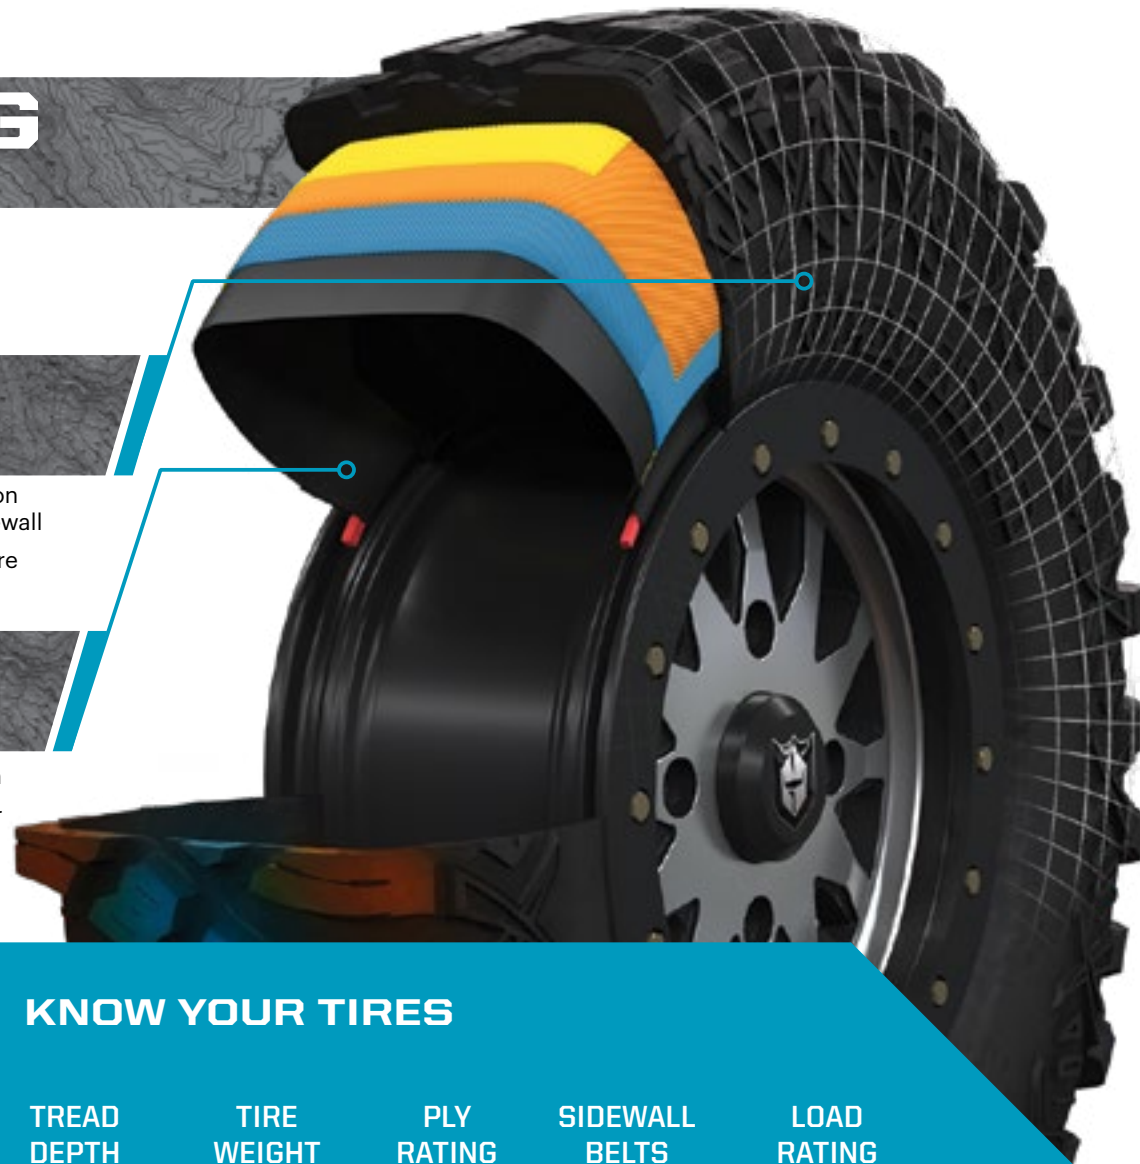

KNOW YOUR TERRAIN

- Tread patterns optimized for extreme traction
- Ideal for both hard-pack and loose trail

- Flexible "grippy" tread
- Aggressive side bite

- Provides traction and durability
- Built to perform in hard sand, jagged rocks or any other extreme terrain

- Extra deep treads
- Self-cleaning lugs

- Paddles provide traction and durability in soft sand
- Built to float on top of sand

- Triple-belted sidewalls to resist puncture
- Purpose-built, long lasting tread patterns

- Handles extreme cold
- Holds shape and provides traction

SUPERIOR PERFORMANCE & DURABILITY

WAYS TO SHOP WHEELS & TIRES

LIFELONG PERFORMANCE

- Every tire is designed and constructed with longevity in mind
- 3,000+ mile rated (4,828 kilometers)

PREMIUM PROTECTION

- Pro Armor makes tires with extra protection exactly where it's needed most — the sidewall
- Triple-belted sidewalls keep your tires more resistant so you can keep going

TOUGH TIRES

- Higher ply ratings mean added protection
- Pro Armor builds 8 or 10-ply rated tires for higher puncture-resistance

KNOW YOUR TIRES

DIMENSIONS			TREAD DEPTH	TIRE WEIGHT	PLY RATING	SIDEWALL BELTS	LOAD RATING
TIRE HEIGHT	TIRE WIDTH	WHEEL DIAMETER					
32" x 9"	R15	FRONT/REAR	30mm	41 LBS	10	3	1,320 LBS
Part Number • Price							
USAGE Where can you use the tire			TREAD DEPTH Deeper treads have more grip in all conditions	TIRE WEIGHT A lighter tire makes for improved vehicle performance	PLY RATING Indicates tire puncture-resistance	SIDEWALL BELTS Increase your resistance to sidewall punctures	LOAD RATING How much weight can the tire handle

TIRES BY SIZE

26"	27"	28"	29"	30"	32"	33"
ATTACK	MUD XC	ATTACK 2.0	DUAL-THREAT	ATTACK 2.0	ATTACK 2.0	CRAWLER XG
DUAL-THREAT	WHITEOUT	CRAWLER XG	HD-K	CRAWLER AT	DUAL-THREAT	CRAWLER XR
		CRAWLER XR	MUD XC	CRAWLER XG	CRAWLER AT	PRO RUNNER
				CRAWLER XR	CRAWLER XG	
				MUD XC	CRAWLER XR	
				PRO RUNNER	MUD XT	
				SAND 12XT	PRO RUNNER	
				SAND 16XT	SAND 16XT	
				WHITEOUT		

TIRES BY TERRAIN

TRAIL	ROCK	DESERT	MUD	SAND	SNOW
ATTACK	ATTACK 2.0	ATTACK	MUD XC	SAND 12XT	ATTACK
ATTACK 2.0	CRAWLER AT	ATTACK 2.0	MUD XT	SAND 16XT	ATTACK 2.0
CRAWLER AT	CRAWLER XG	CRAWLER AT			HD-K
CRAWLER XG	CRAWLER XR	CRAWLER XG			WHITEOUT
CRAWLER XR	DUAL-THREAT	CRAWLER XR			
DUAL-THREAT	PRO RUNNER	DUAL-THREAT			
HD-K		PRO RUNNER			
MUD XC					
PRO RUNNER					

WHEELS BY SIZE

14"	15"	16"
40-SERIES (16 TIRE OPTIONS)	50-SERIES (23 TIRE OPTIONS)	60-SERIES (1 TIRE OPTION)
4201	5101	6301 BEADLOCK
4202	5201	
4203 BEADLOCK	5202	
4204	5203 BEADLOCK	
4205	5204	
4206	5205	
4301 BEADLOCK	5206	
4302 BEADLOCK	5207	
4303	5208	
HD DUAL BEADLOCK	5301 BEADLOCK	
	5302 BEADLOCK	
	5303	
	5305 BEADLOCK	

KNOW YOUR WHEELS

STEP 1: SELECT YOUR SERIES

4 = 40-SERIES   5 = 50-SERIES   6 = 60-SERIES

STEP 2: CHOOSE YOUR LOAD RATING

1 = <800 LBS   2 = 801 - 1,300 LBS   3 = 1,301 - 1,600+ LBS

STEP 3: PICK YOUR STYLE

OFFSET / BEADLOCK / COLOR

INCREASE OFFSET FROM STOCK = NARROWER STANCE
DECREASE OFFSET FROM STOCK = WIDER STANCE

COMMON

LIGHTING

CONNECTED TECHNOLOGY

AUDIO

WHEELS & TIRES

VEHICLE & RIDER PROTECTION

COOLERS

COCKPIT ACCESSORIES & MIRRORS

WINCHES

MISC. STD & YOUTH