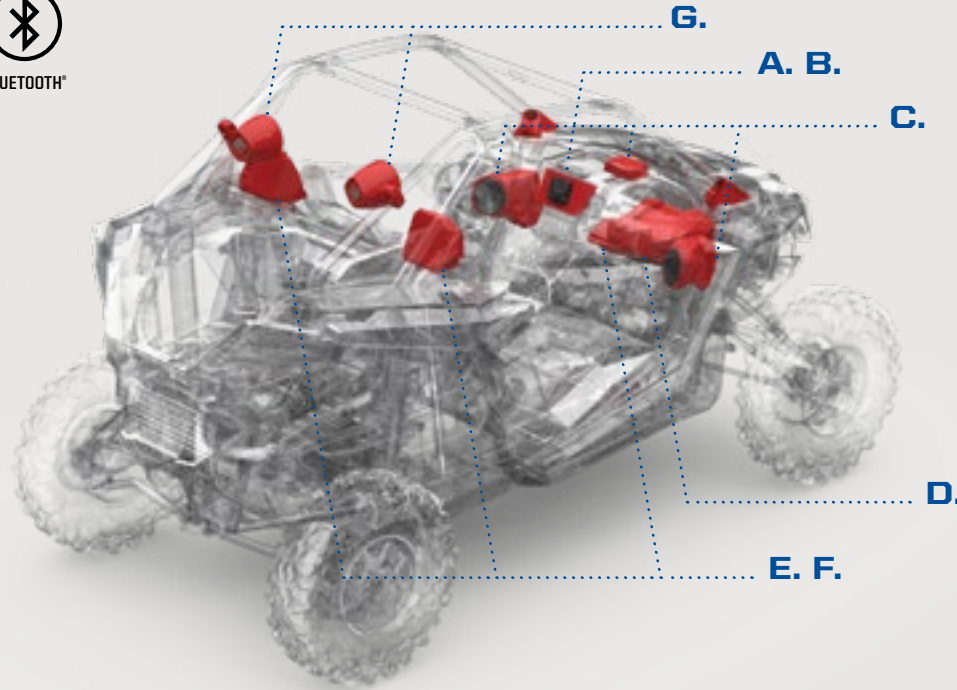

PRO R, TURBO R & PRO XP

A NEW AUDIO EXPERIENCE

Rockford Fosgate® partnered with Polaris to create the next evolution of factory-installed off-road audio. Purpose-built to stand up to any outdoor environment and designed to perform no matter the ride. Specifically tuned and rider-centric to create an audio experience that is second to none.

- PLUG & PLAY
- ELEMENT READY
- NO LOSS OF CARGO SPACE
- BLUETOOTH®

SOURCE UNITS

- Designed specifically for the Pro platform
- Tuned to combat wind and motor noise, delivering an incredible sound no matter the speed
- Element ready design guards against dust and moisture intrusion

AMPLIFIERS

- Ultra Compact CLEAN technology
- Highly efficient design capable of being pushed hard without overheating

SPEAKERS

- Off-Road Optimized Element Ready speakers that thrive in any outdoor environment
- Specifically tuned enclosures create rich cockpit sound
- Rugged, yet lightweight, materials that don't sacrifice speed for sound

SUBWOOFERS

- High-power, high-excursion subwoofer that acoustically couples with the cockpit for perfect bass response
- Torture tested to ensure long life and performance

A. 7" DISPLAY POWERED BY RIDE COMMAND*

» 2884072 • $1,594⁹⁹

PRO R 4 '22-23, PRO R '22-23, TURBO R 4 '22-23, TURBO R '22-23, PRO XP 4 '20-23, PRO XP '20-23

REQUIRES MOUNT KIT 2884584

STANDARD ON PREMIUM/ULTIMATE MODELS

SEE P. 64 FOR FULL RIDE COMMAND DETAILS

B. PMX-P2 HEAD UNIT

- 2.7" full color display
- AM/FM/WB tuner
- Pandora® control
- Bluetooth® connectivity
- Includes mount kit

» 2884256 • $564⁹⁹

PRO R 4 '22-23, PRO R '22-23, TURBO R 4 '22-23, TURBO R '22-23, PRO XP 4 '20-23, PRO XP '20-23

NOT COMPATIBLE WITH PREMIUM/ULTIMATE MODELS

C. STAGE 2 FULL RANGE AMPLIFIER AND FRONT UNDER-DASH SPEAKERS TOP SELLER

- 400 watt full range amplifier with enclosure and grille
- 50 watt 6.5" component speakers including tweeters with enclosures

» 2883943 • $799⁹⁹

PRO R 4 '22-23, PRO R '22-23, TURBO R 4 '22-23, TURBO R '22-23, PRO XP 4 '20-23, PRO XP '20-23

STANDARD ON PREMIUM/ULTIMATE MODELS

D. STAGE 3 10" POWERED SUBWOOFER UPGRADE

- 400 watt 10" subwoofer with enclosure and grille
- 400 watt integrated subwoofer amplifier

» 2883857 • $799⁹⁹

PRO R 4 '22-23, PRO R '22-23, TURBO R 4 '22-23, TURBO R '22-23, PRO XP 4 '20-23, PRO XP '20-23

E. STAGE 4 10" POWERED SUBWOOFER WITH REAR COAXIAL SPEAKER UPGRADE

- 400 watt 10" subwoofer with enclosure and grille
- 400 watt integrated subwoofer amplifier
- 50 watt 6.5" coaxial speakers with enclosures and grilles

» 2884655 • $1,249⁹⁹

PRO R 4 '22-23, PRO R '22-23, TURBO R 4 '22-23, TURBO R '22-23, PRO XP 4 '20-23, PRO XP '20-23

F. STAGE 5 12" POWERED SUBWOOFER WITH FULL SYSTEM SPEAKER UPGRADE

- 400 watt 12" subwoofer with enclosure and grille
- 400 watt integrated subwoofer amplifier
- 100 watt 6.5" coaxial speakers with enclosures and stainless steel grilles
- 100 watt 6.5" front component replacement speakers
- High output tweeters with stainless steel grilles
- 2x more power and sound delivery over the stock system

» 2889463 • $1,699⁹⁹

PRO R 4 '22-23, PRO R '22-23, TURBO R 4 '22-23, TURBO R '22-23, PRO XP 4 '20-23, PRO XP '20-23

COMPATIBLE WITH PREMIUM/ULTIMATE ONLY

NOT COMPATIBLE WITH REAR PODS (2883945)

SUBWOOFER ADDITION ELIMINATES GLOVE BOX STORAGE

G. REAR PODS USE WITH STAGE 2, STAGE 3 OR STAGE 4

- 50 watt 6.5" coaxial speakers with can-enclosures, mounting hardware and grilles

» 2883945 • $624⁹⁹

PRO R 4 '22-23, PRO R '22-23, TURBO R 4 '22-23, TURBO R '22-23, PRO XP 4 '20-23, PRO XP '20-23

NOT COMPATIBLE WITH ROCKFORD FOSGATE ULTIMATE LE MODELS, STAGE 5 AUDIO UPGRADE (2889463)