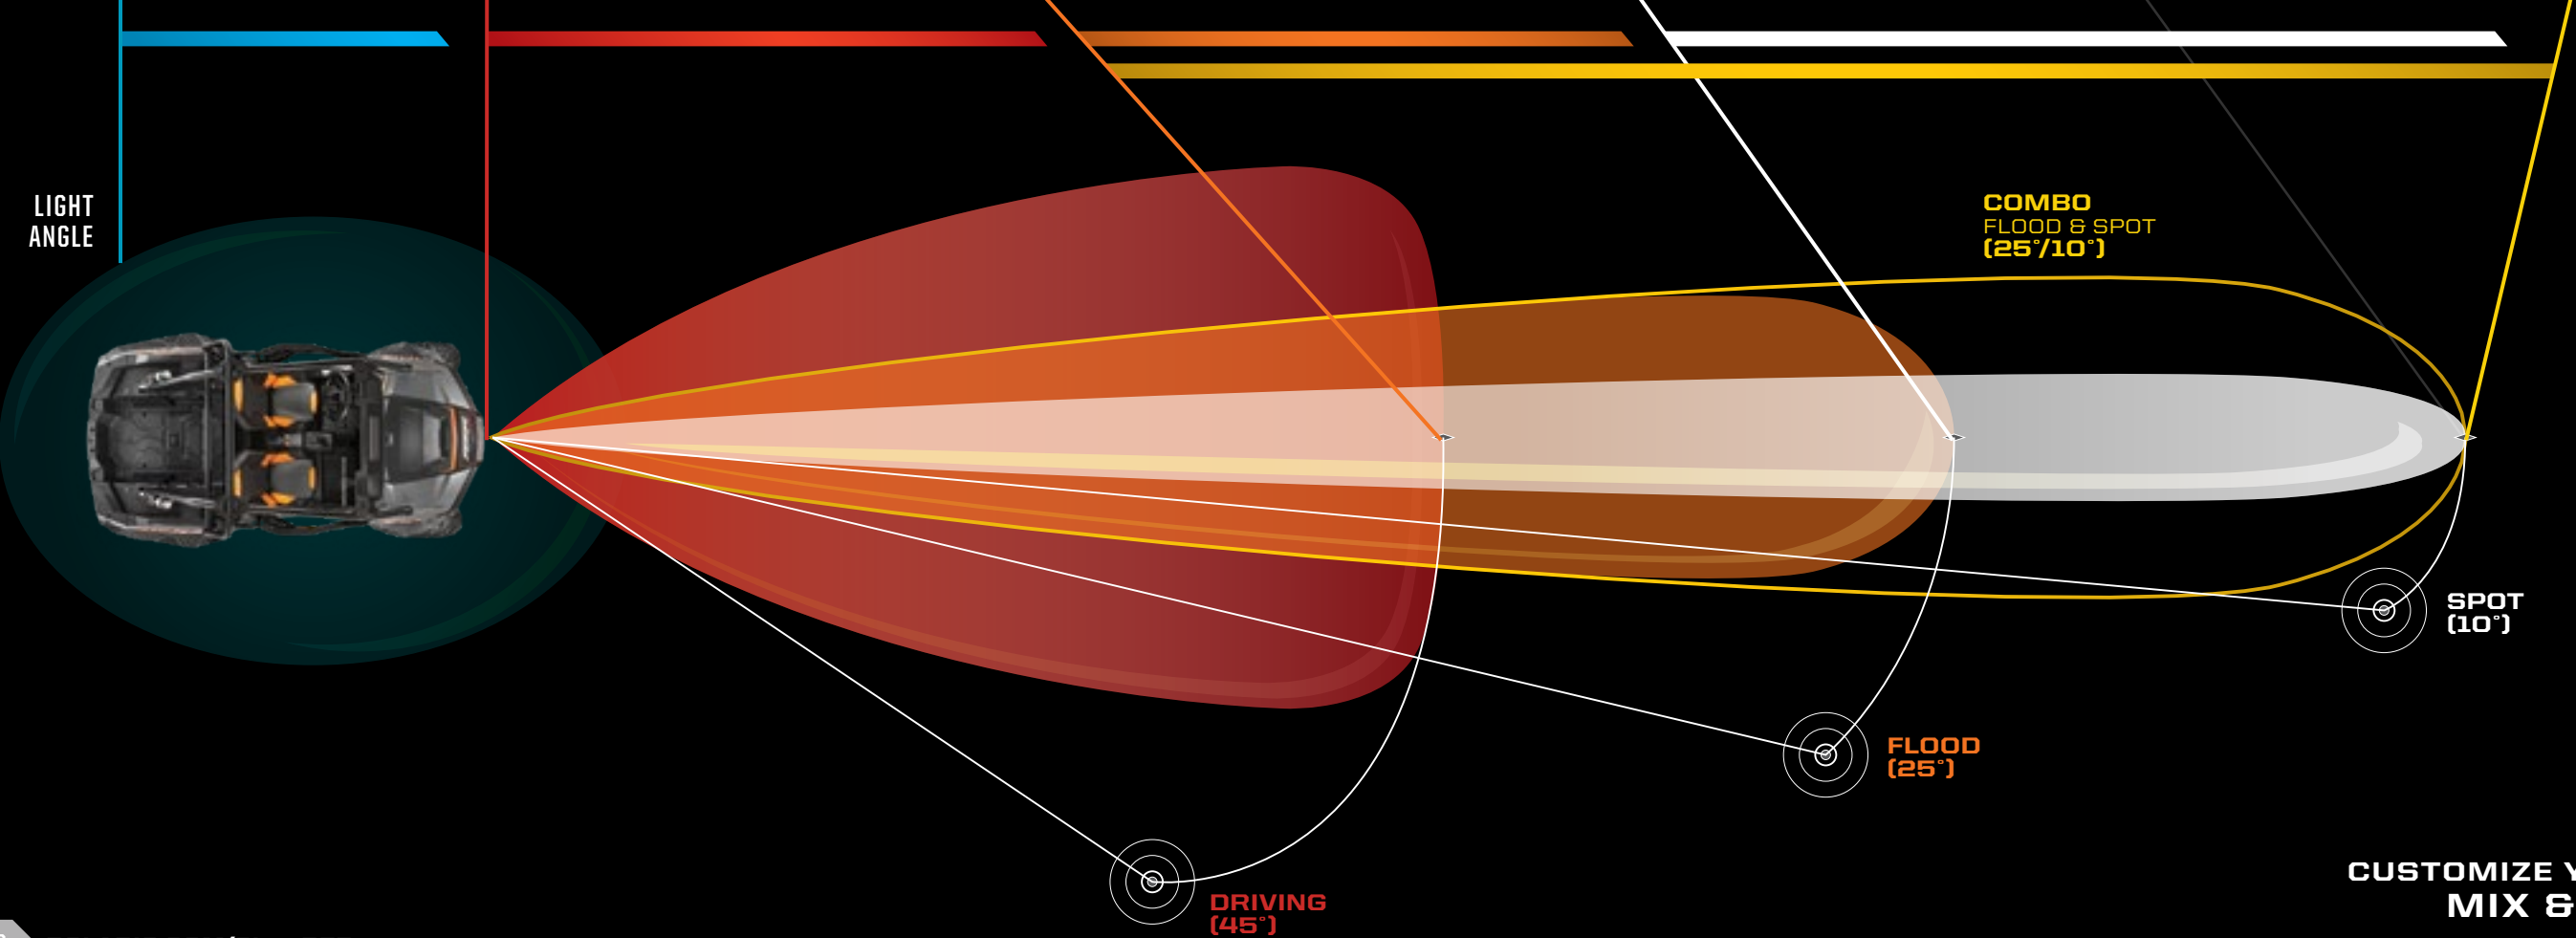

BUILD YOUR VISION

OPTICS	ACCENT	DRIVING	FLOOD	SPOT	COMBO
USAGE	DIFFUSED COLORED LIGHT ADDED FOR STYLE & PERSONALIZATION - Durable, dust and water resistant construction - Ideal for showcasing your lifted vehicle or custom suspension	GREAT FOR ALL RIDING STYLES, TERRAINS OR WORK APPLICATIONS - Beam: Extra-wide, moderate center intensity - Recommended Mounting: All points	BEST FOR WIDE-OPEN TERRAINS OR WORK APPLICATIONS REQUIRING BROAD LIGHT - Beam: Wide, shorter - Recommended Mounting: Low & rear - Ideal for medium speeds when peripheral vision is important	BEST FOR TIGHT RIDING TERRAINS AND CONDITIONS REQUIRING LONG-DISTANCE VISIBILITY - Beam: Concentrated long beam - Recommended Mounting: High - Ideal for high speeds so you can see and react to your environment	ALL-AROUND VERSATILITY FOR ANY RIDING TERRAIN, CONDITION OR WORK APPLICATION - Beam: Combination of flood and spot optics - Recommended Mounting: All points - Ideal for all-around distance visibility
DRIVING SPEED	ALL	SLOW TO MEDIUM	SLOW TO MEDIUM	HIGH	ALL

**CUSTOMIZE YOUR ILLUMINATION
MIX & MATCH LIGHTS**

- COMMON
- LIGHTING
- CONNECTED TECHNOLOGY
- AUDIO
- WHEELS & TIRES
- VEHICLE & RIDER PROTECTION
- COOLERS
- COCKPIT ACCESSORIES & MIRRORS
- WINCHES
- MISC. STD & YOUTH