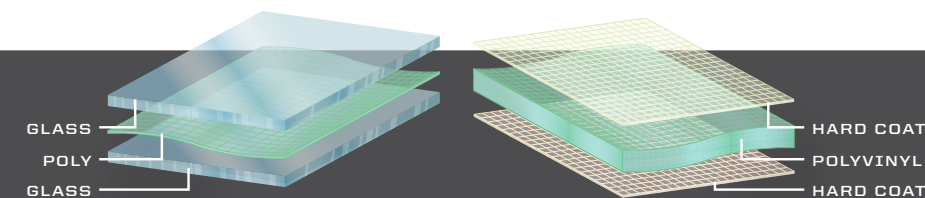

GLASS VS HARD COAT POLY

- Superior optical clarity (automotive level)
- Scratch-resistant
- Seals tight
- Cold weather/heavy duty

- Lightweight, flexible, easy to store/remove
- Impact-resistant
- 30x more scratch resistance than regular poly windshields

RECOMMENDED BUILD 1

2889537	TIP OUT WINDSHIELD - HARD COAT POLY	$599⁹⁹
2884765	LOCK & RIDE POLY REAR PANEL	$289⁹⁹
2884761-458	ALUMINUM ROOF	$474⁹⁹
2884733	CANVAS UPPER DOORS, 60" *	$674⁹⁹
TOTAL		$2,039⁹⁹

RECOMMENDED BUILD 2

2884756	FULL VENTED WINDSHIELD - GLASS	$749⁹⁹
2884755	WINDSHIELD WIPER - WASHER KIT	$534⁹⁹
2884765	LOCK & RIDE POLY REAR PANEL	$289⁹⁹
2884729	LOCK & RIDE POLY SPORT ROOF	$369⁹⁹
2884733	CANVAS UPPER DOORS, 60" *	$674⁹⁹
TOTAL		$2,619⁹⁹

*Trail models should use Canvas Upper Doors, 50" (2884758)