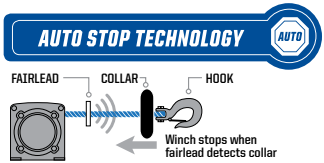

Auto Stop technology protects and extends the life of your winch by automatically stopping the winch at the end of pull to prevent over-spooling. While plowing, it prevents the plow frame from bending by stopping the winch once the plow has been lifted.