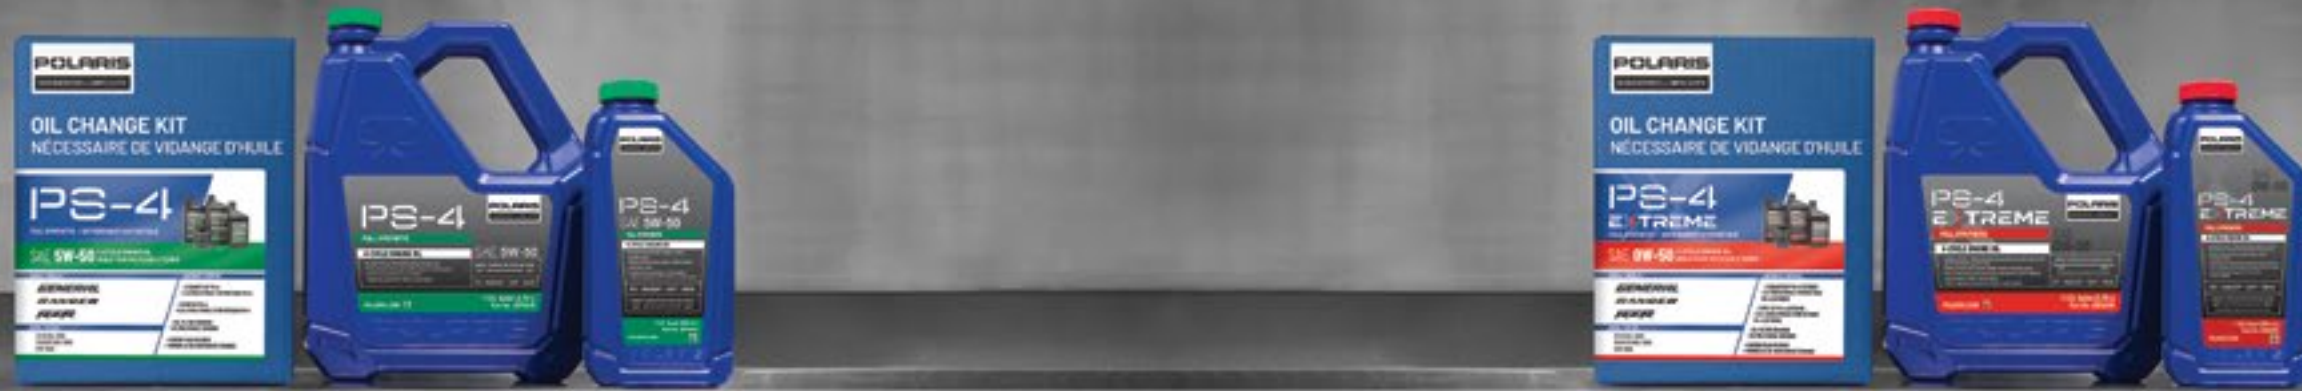

OIL

PS-4 FORMULATIONS BEST PROTECTION, BEST PERFORMANCE

Our new PS-4 5W-50 formulation and PS-4 Extreme Synthetic 0W-50 have been designed to provide the best fluid technologies for long lasting wear protection. These formulations include a new Polaris exclusive additive system to keep the engine cleaner from deposit build-up to maximize power and powersports-grade synthetic base stocks that provide the ultimate in engine protection.

PS-4 5W-50 FULL-SYNTHETIC OIL

Optimal for ambient operating temperatures of -40° F to 100° F

» 1 Quart 2876244   » 1 Gallon 2876245   » 16 Gallons 2876247   » 55 Gallon Drum 2876246   » 330 Gallon Tote 2878814

PS-4 0W-50 EXTREME FULL-SYNTHETIC OIL

Optimal for ambient operating temperatures of -45° F to 130° F

» 1 Quart 2889395   » 1 Gallon 2889396   » 16 Gallons 2889397   » 55 Gallon Drum 2889398   » 330 Gallon Tote 2889399

OIL CHANGE KITS

These convenient kits include everything needed including filter and oil volume per vehicle

PS-4 5W-50		PS-4 EXTREME 0W-50
PART NUMBER	VEHICLE FITMENT	PART NUMBER
2202166	RANGER/RZR/SPORTSMAN 570, TWIN 600, TWIN 700, TWIN 800	2890056
2879323	RANGER, POLARIS GENERAL 900-1000, RZR 900-1000, RS1	2890057
2877473	RANGER/SPORTSMAN 300-500, SPORTSMAN/SCRAMBLER 500/850/1000	2890055
2881696	RZR TURBO	2890058