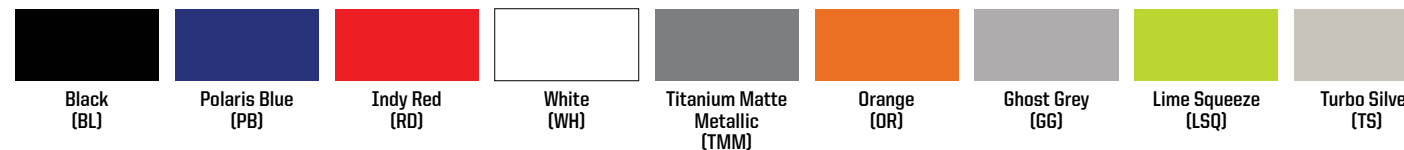

TRAIL TRADITIONAL HALF DOORS

- All aluminum construction to ensure strength and durability
- Utilizes the OEM paddle latch
- Easy to install with direct bolt on, no drilling required
- Reverse and limit hinge allow for easy entry and exit
- Welded in aluminum skins for sleek styling and limited rattling

» P152D002 • $669⁹⁵

TRAIL S '21-23, TRAIL '21-23, 900 '15-20, S 900 '15-20

HINGE (5259048) REQUIRED FOR USE ON TRAIL S MODELS

COLORS: ■ BL ■ PB ■ RD ■ WH ■ TMM ■ GG ■ LSQ ■ TS