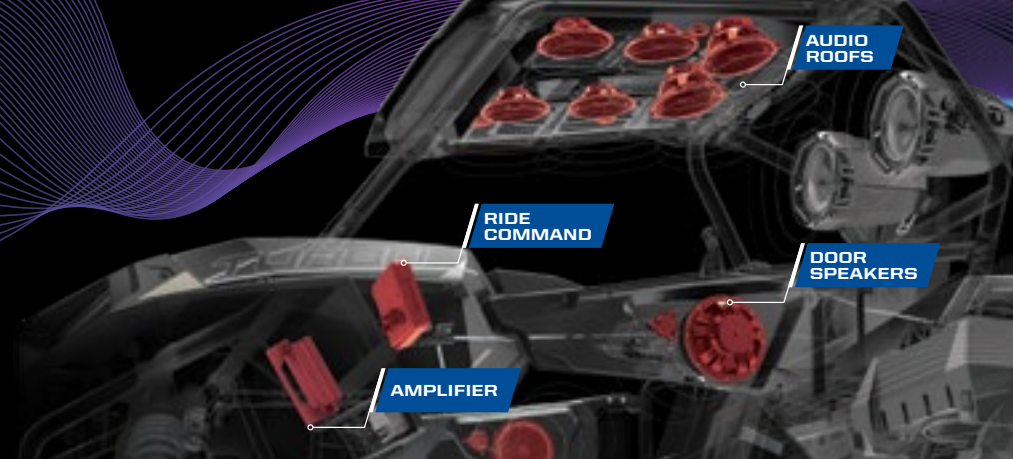

> AUDIO

BUILD YOUR AUDIO SYSTEM

MBQUART®