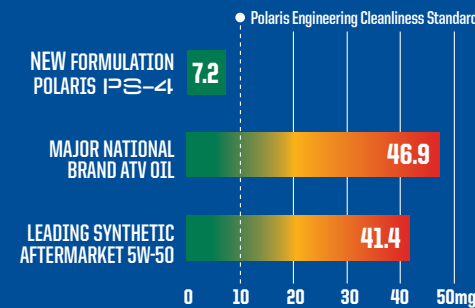

DEPOSIT TEST LOWER DEPOSITS = MAXIMUM POWER

MAXIMUM PERFORMANCE

- New improved PS-4 formulation provides 33% less deposits than previous PS-4 formula
- At least 50% less deposits than all aftermarket oils tested

The cleanest engine for maximum power and performance!

POLARIS EXTREME SYNTHETICS

Our new PS-4 Extreme Synthetic 0W-50 formulation applies only to the **absolute highest performance** products we sell, for ultimate protection and performance in the most extreme conditions.