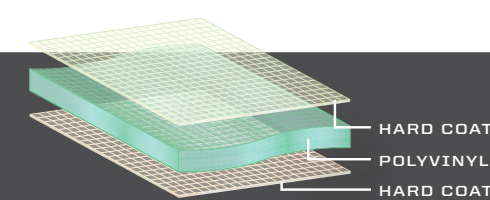

GLASS VS HARD COAT POLY

- Superior optical clarity (automotive level)
- Scratch-resistant
- Seals tight
- Cold weather/heavy duty

- Lightweight, flexible, easy to store/remove
- Impact-resistant
- 30x more scratch resistance than regular poly windshields

REAR PANEL

LOCK & RIDE
POLY REAR PANEL

- Drape formed 3mm polycarbonate for lightweight, impact-resistant durability
- Maintains rear visibility and reduces rear air swirl from entering the cockpit
- If installed, Rear Audio Pods should project backwards

TURBO R	PRO XP	4-SEAT
2-SEAT	NOT SHOWN	NOT SHOWN
2883757	$369⁹⁹	2884147
TURBO R '22-23, PRO XP '20-23		
PRO R	NOT SHOWN	NOT SHOWN
2-SEAT	NOT SHOWN	4-SEAT
2884352	$369⁹⁹	2884594
PRO R '22-23		

TURBO R	PRO XP
RECOMMENDED 2-SEAT CAB	
2889019	FULL VENTED WINDSHIELD - GLASS
28890145	GLASS WINDSHIELD WIPER KIT
2883757	POLY REAR PANEL
2883928	POLY SPORT ROOF
2884664	CANVAS UPPER HALF DOORS
2884658	FRONT DOOR INNER CLOSEOFF PANELS
TOTAL $3,379⁹⁹	

TURBO R	PRO XP
RECOMMENDED 4-SEAT CAB	
2884305	FULL VENTED WINDSHIELD - HARD COAT POLY
2884147	POLY REAR PANEL
2883990-458	ALUMINUM ROOF
2884660-458	ALUMINUM DOORS
2884665	CANVAS UPPER HALF DOORS
TOTAL $4,234⁹⁹	

Available on 2-Seat and 4-Seat vehicles.

Available on 2-Seat and 4-Seat vehicles.

PRO R, TURBO R & PRO XP

AUDIO

WINDSHIELDS & REAR PANELS

ROOFS, DOORS & HEATER

VEHICLE PROTECTION

LIGHTING

STORAGE

MISC. MIRRORS & WINDSHIELDS

PRO ARMOR AFTERMARKET