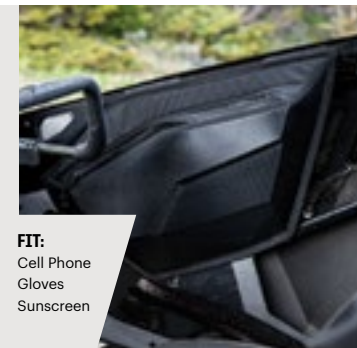

FIT:
Cell Phone
Gloves
Sunscreen

> MISC

S&B® PARTICLE SEPARATOR

- Separates over 94% of dust before it reaches the air filter
- Integrated hidden design in the fender to stay out of sight
- Variable fan based on engine speed to keep noise levels low