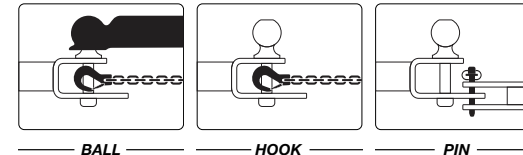

- Ball, hook and pin design
- Durable, rust resistant steel with black powdercoated finish
- Removable ball
- HD 5/8" pin and clip

HITCH WITH 2" BALL

- » 2" x 2" RECEIVER 2830522 • \$39⁹⁹
- » 1 1/4" x 1 1/4" RECEIVER 2830523 • \$39⁹⁹