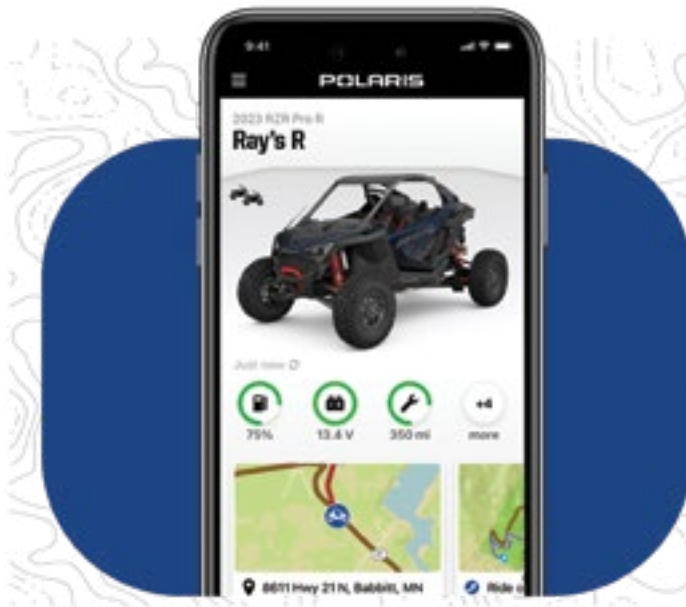

> CONNECTED TECHNOLOGY

ENHANCE YOUR RIDE.

	POLARIS RIDECOMMAND	POLARIS RIDECOMMAND+
VEHICLE OWNERSHIP	GARAGE	✓
	WARRANTY STATUS	✓
	MAINTENANCE TRACKING	✓
	ISSUE DIAGNOSTIC	✓
RIDING FEATURES	VEHICLE HEALTH	✓
	COMMUNITY	✓
	CONTENT SHARING	✓
	RIDE PLANNING	✓
	WAYPOINTS	✓
	RIDE TRACKING	✓
	RIDE TRACKING+	✓
SECURITY	GROUP RIDE	✓
	GROUP RIDE+	✓
	VEHICLE LOCATOR	✓
	LOCATION ALERTS	✓
BUMP ALERT	✓	

LEARN MORE AND DOWNLOAD AT RIDECOMMAND.POLARIS.COM

POLARIS RIDECOMMAND

PLAN YOUR RIDE

Plan an epic ride with stops along the way, customize and adjust your path to maximize your route or follow turn-by-turn directions. You can even share your planned route with friends.

DISCOVER NEW TRAILS

With over 1,000,000 miles of trails available offline, you'll have the confidence to explore further, whether you have cellular coverage or not.

POLARIS INTRODUCING RIDECOMMAND+

THE LATEST IN INDUSTRY-LEADING CELLULAR TECHNOLOGY CONNECTING YOU TO YOUR VEHICLE

Vehicle location and health in the palm of your hand. Over the air updates with new feature releases.

7" DISPLAY POWERED BY RIDE COMMAND*

- Bright, 7" touchscreen visible in all conditions
- **GPS Navigation & Pre-Loaded Maps**
  Available offline on the in-dash display so you always know where you are.
- **Route Planning**
  Add points of interest and waypoints to make the most of your off-road adventure.
- **Group Ride**
  "Follow the Leader" lets you set and follow the group leader on your display. Group Ride Messaging, lets you send messages to your group with or without a cellular signal.
- **Camera Integration**
  Navigate with full view of your surroundings. Use the integrated rear camera to see others behind you while riding.
- **Personalized Audio Experience**
  Seamlessly pair your display via Bluetooth* to wirelessly stream music and stay connected with call and text alerts.
- **Configurable Gauges**
  Customize your ride experience with elevation, travel direction, fuel level and more to create relevant screens for you.

» 2884072 • $1,594⁹⁹
PRO R 4 '22-23, PRO R '22-23, TURBO R 4 '22-23, TURBO R '22-23, PRO XP 4 '22-23, PRO XP '22-23, TRAIL S '21-23, TRAIL '21-23, TURBO S '19-21, XP TURBO '19-21, TURBO S 4 '19-21, XP 4 TURBO '19-21, XP 4 1000 '19-23, XP 1000 '19-23

7" DISPLAY MOUNT KIT

- Replaces dash for seamless fit and finish
- Includes front and rear cameras with mounts
- Comes with wiring harnesses needed for RZR accessory components
- RIDE COMMAND Audio Adapter (2883232) required when adding audio to an XP
- » 2884584 • $524⁹⁹
  PRO R 4 '22-23, PRO R '22-23, TURBO R 4 '22-23, TURBO R '22-23, PRO XP 4 '20-23, PRO XP '20-23, INCLUDES GROUP RIDE HARNESS KIT (2884449)
- » 2884731 • $529⁹⁹
  TRAIL S '21-23, TRAIL '21-23, INCLUDES GROUP RIDE HARNESS KIT (2884449)
- » 2884021 • $379⁹⁹
  TURBO S '19-21, XP TURBO '19-21, TURBO S 4 '19-21, XP 4 TURBO '19-21, XP 4 1000 '19-23, XP 1000 '19-23, OPTIONAL ADD-ON: GROUP RIDE HARNESS KIT (2884449)

FRONT CAMERA KIT TOP SELLER