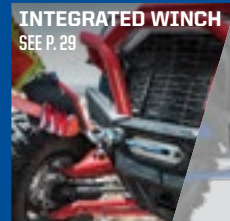

INTEGRATED WINCH SEE P. 29