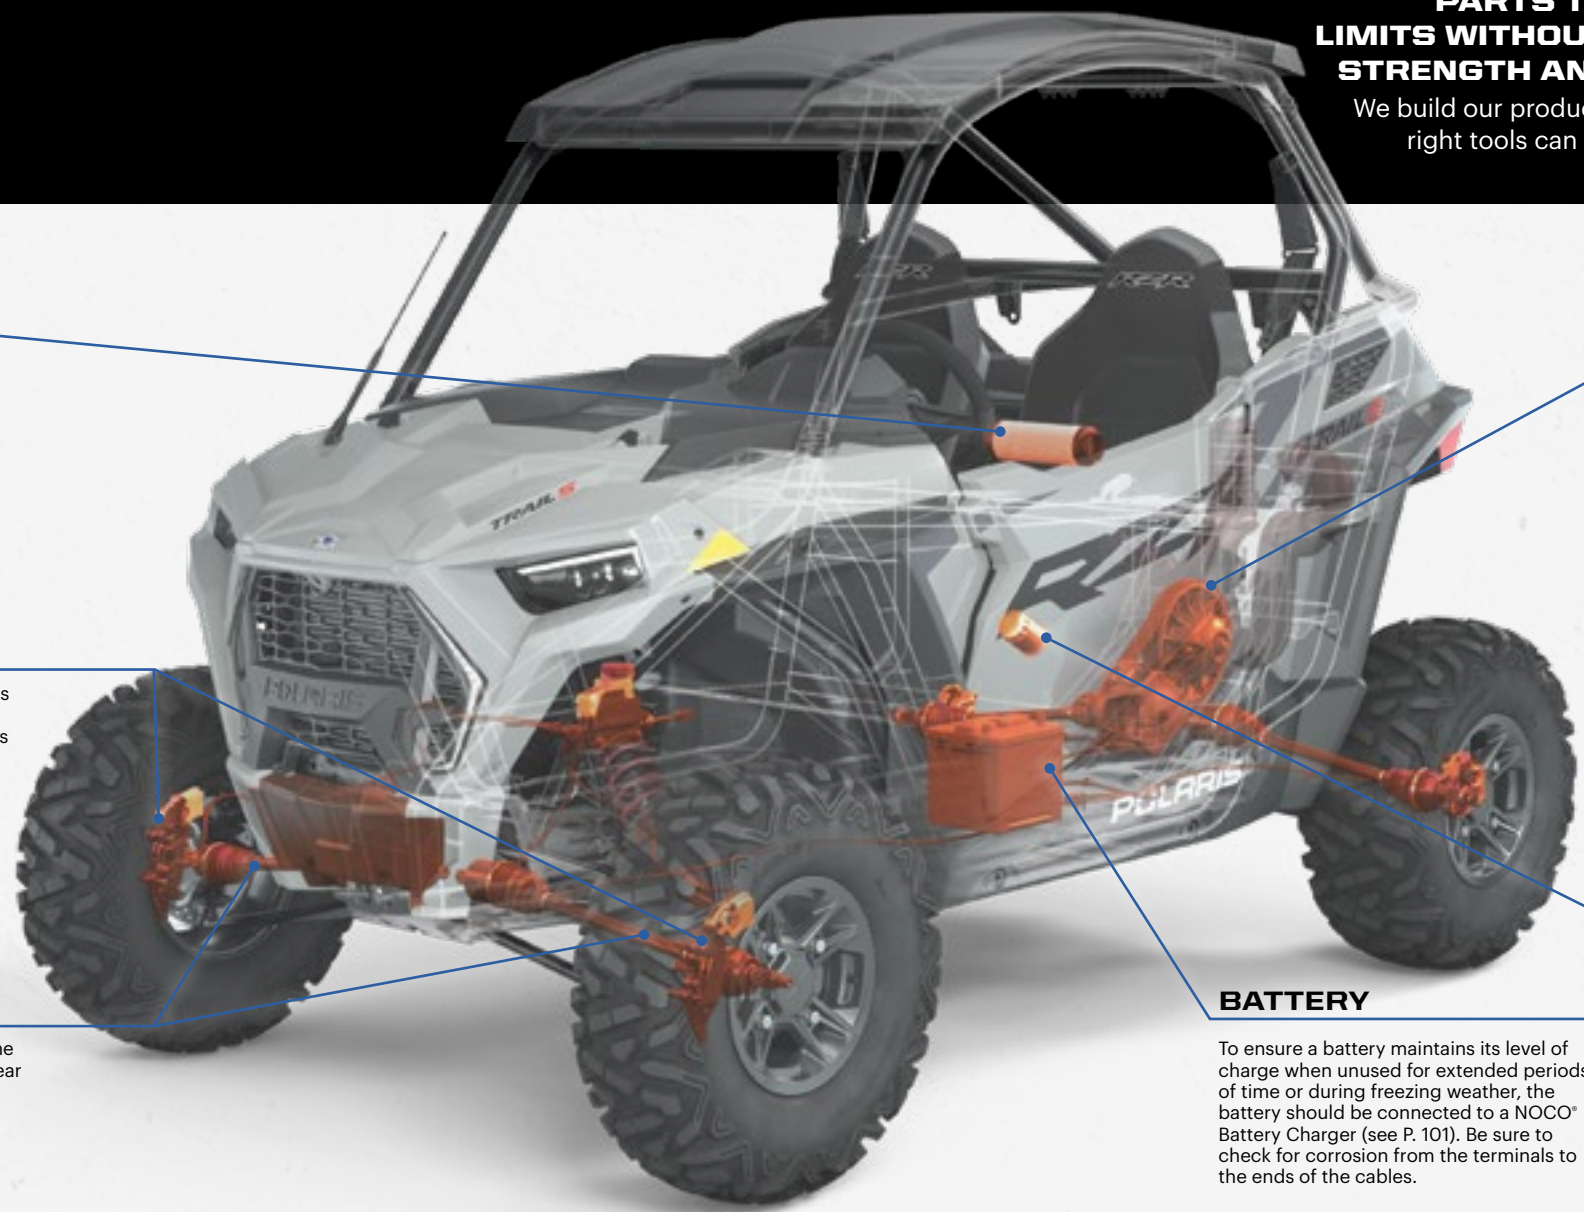

FOR THE LIFE OF YOUR RIDE

PARTS THAT PUSH THE LIMITS WITHOUT SACRIFICING STRENGTH AND DURABILITY.
We build our products so anyone with the right tools can maintain their vehicle.

PARTS & GARAGE

MAINTENANCE

OIL & LUBRICANTS

MAINTENANCE FLUIDS

GARAGE ACCESSORIES & BATTERY CHARGERS

HO PARTS

SERVICE PARTS

TIRE SEALANT & TRAILERING

POLARIS POWER

MAINTENANCE TIP

BREAK-IN PERIOD

The break-in period for your new RZR is the first 25 hours of operation, 1 month, or the time it takes to use the first two tanks of fuel (whichever comes first). No single action on your part is as important as a proper break-in period. Careful treatment of a new engine will result in more efficient performance and longer life for the engine.

SEE OUR LATEST MAINTENANCE TIPS AT RZR.POLARIS.COM/EN-US/SELF-HELP

AIR FILTER

A clogged air filter can restrict air flow to the engine leading to reduced engine performance, engine life or catastrophic failure.

BRAKE PADS

Maintaining and/or replacing brakes are critical to the safety and functionality of a vehicle. Brake pads should be checked for wear and oil or grease (petroleum products) contamination and brake discs should be checked for cracks, excessive corrosion or warping.

HALF SHAFT

Check for tears and punctures in the boot, which can lead to CV joint wear that can contribute to axle failure.

DRIVE BELT

Polaris Engineered belts deliver unmatched performance for your off-road vehicle. Developed and tested on all our engines for all environments and conditions. Check your belt for delamination, hour glassing and glazing.

BREAK-IN PERIOD

- Use lower gear (if available) while varying speeds and avoid wide open throttle for 5-10 miles / 8-16 km
- If no low gear is available, vary at moderate speeds while avoiding wide open throttle for 50 miles / 80 km

OUR INVESTMENT

- 40,000+ miles / 64,000+ km of field testing
- Thousands of dyno hours
- 18+ months of development (13,000+ design hours) per belt
- 1,500+ vehicle validation hours
- Collaboration with powertrain and clutch engineers

YOUR ADVANTAGE

- No clutch recalibration
- Less wear and tear due to heat
- Ensure maximum vehicle performance
- More time riding, less time wrenching
- Produced in collaboration with powertrain and clutch engineers to ensure a perfect fit, maximum performance and ultimate durability

BATTERY

To ensure a battery maintains its level of charge when unused for extended periods of time or during freezing weather, the battery should be connected to a NOCO® Battery Charger (see P. 101). Be sure to check for corrosion from the terminals to the ends of the cables.

OIL FILTER

Change oil filters with every oil change to provide the best engine protection and keep the engine operating at peak performance.

FOLLOW RECOMMENDED SERVICE INTERVALS IN THE OWNER'S MANUAL

MAINTENANCE SCHEDULE

25 HRS / 250 Mi / 400 km

BREAK-IN MAINTENANCE

- **ENGINE OIL & OIL FILTER**
  CHANGE
- **GENERAL LUBRICATION**
  ALL FITTINGS, PIVOTS, CABLES, ETC.
- **AIR FILTER**
  INSPECT
  REPLACE AS NEEDED

50 HRS / 500 Mi / 800 km

6 MONTHS

- **AIR FILTER**
  INSPECT
  REPLACE AS NEEDED
- **GENERAL LUBRICATION**
  ALL FITTINGS, PIVOTS, CABLES, ETC.
- **DRIVE BELT**
  INSPECT & ADJUST
  REPLACE AS NEEDED

100 HRS / 1,000 Mi / 1,600 km

12 MONTHS

- **ENGINE OIL & OIL FILTER**
  CHANGE
- **DRIVE BELT**
  INSPECT & CLEAN
  REPLACE AS NEEDED
- **TRANSMISSION FLUID**
  CHANGE
- **AIR FILTER**
  INSPECT
  REPLACE AS NEEDED

150 HRS / 1,500 Mi / 2,400 km

18 MONTHS

- **BATTERY**
  TEST & CLEAN
  REPLACE AS NEEDED
- **DRIVE BELT**
  INSPECT & CLEAN
  REPLACE AS NEEDED
- **TIRES**
  INSPECT CONDITION & PRESSURE
- **AIR FILTER**
  INSPECT
  REPLACE AS NEEDED

200 HRS / 2,000 Mi / 3,200 km

24 MONTHS

- **ENGINE OIL & OIL FILTER**
  CHANGE
- **BRAKE PADS & FLUID**
  REPLACE BRAKE FLUID
- **SPARK PLUGS**
  INSPECT
  REPLACE AS NEEDED
- **AIR FILTER**
  INSPECT
  REPLACE AS NEEDED

250 HRS / 2,500 Mi / 4,023 km

30 MONTHS

- **BATTERY**
  TEST & CLEAN
  REPLACE AS NEEDED
- **SHOCK ABSORBERS**
  REPLACE OIL & SEALS
- **DRIVE BELT**
  INSPECT & CLEAN
  REPLACE AS NEEDED
- **GENERAL LUBRICATION**
  ALL FITTINGS, PIVOTS, CABLES, ETC.
- **AIR FILTER**
  INSPECT
  REPLACE AS NEEDED

300 HRS / 3,000 Mi / 4,828 km

36 MONTHS

- **ENGINE OIL & OIL FILTER**
  CHANGE
- **AIR FILTER**
  INSPECT
  REPLACE AS NEEDED
- **TRANSMISSION & GEARCASES**
  REPLACE FLUIDS

CHECK YOUR OWNER'S MANUAL FOR ADDITIONAL RECOMMENDED SERVICE ITEMS AND VEHICLE-SPECIFIC TIMING