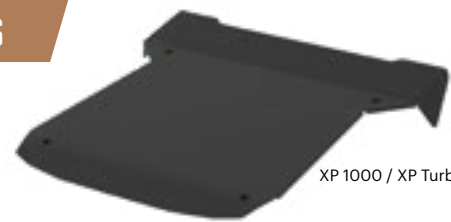

> ROOFS

LOCK & RIDE POLY SPORT ROOF TOP SELLER

- Rigid, injection-molded design to eliminate warping in high-heat conditions
- Integrated mounting locations for lighting
- Rugged, textured polyethylene construction for impact and abrasion resistance
- Not compatible with upper or full doors

COLOR	2-SEAT	4-SEAT	NOT SHOWN
■ MATTE BLACK	2883073 $364⁹⁹	2883074 $599⁹⁹	

XP TURBO '15-21, XP 1000 '14-23

GRAPHIC SPORT ROOF

- Weighs only 11 LBS (30% lighter than aluminum)
- Won't bend or break upon impact with debris or other obstacles
- Sunroof lets in sunlight while keeping you shaded from the heat

COLOR	2-SEAT	
■ MATTE BLACK	2881206	$449⁹⁹
■ INDY RED	2881607	$449⁹⁹

XP TURBO '15-21, XP 1000 '14-23

ALUMINUM ROOF TOP SELLER

- Seals to the vehicle frame for the best protection and great integration with other RZR accessories
- Strong and durable 5051 aluminum construction for long-lasting, reliable protection

COLOR	2-SEAT	4-SEAT	NOT SHOWN
■ MATTE BLACK	2881582-458 $474⁹⁹	2881592-458 $749⁹⁹	
■ INDY RED	NA	2881592-293 $809⁹⁹	

XP TURBO '15-21, XP 1000 '14-23

■ MATTE BLACK	2884086-458 $499⁹⁹	2884087-458 $779⁹⁹

TURBO S '18-21, TURBO S 4 '19-21
COMES STOCK ON TURBO S AND TURBO S 4 DYNAMIX

> WINCHES