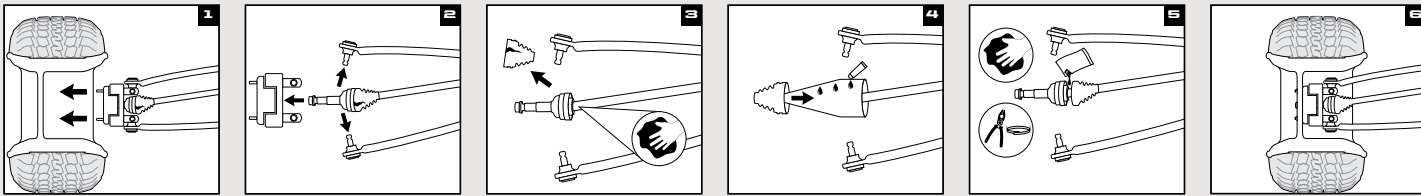

CV BOOT REPAIR KIT*

FIX ON THE GO | TEMPORARY COVERAGE

- A quick trail-side fix to increase trail time
- The flexible and durable boot material expands over a cone tool for CV boot repairs, without disassembling CV axles
- Universal fit – works as a temporary fix for most powersports axles
- All components fit inside the cone, and a cover is provided for compact durable storage
- Easily fits in a cargo box, attached to the roll cage, in the glovebox or many other storage locations

UTV CV BOOT REPAIR KIT

1. Kit includes the following items:
- (1) Expandable XL CV Boot
  - (1) Reusable Cone Tool
  - (2) CV Boot Clamps
  - (1) Tube of Silicone Lube
  - (1) Grease Packet
  - (1) Cone Cover
3. » 2830526 • $29⁹⁹

UTV TRAIL BOOT ONLY

1. » 2830527 • $14⁹⁹
2. ### ATV
3. » CV REPAIR KIT 2830528 • $25⁹⁹
   - » TRAIL BOOT ONLY 2830529 • $14⁹⁹

SEE HOW THE CV BOOT REPAIR KIT WORKS AT [POLARIS.COM/MAINTENANCE-VIDEOS](https://www.polaris.com/maintenance-videos)

HOW TO INSTALL

1. Remove wheel and axle nut.
2. Remove brake caliper, hub, tie rod and upper and lower ball joints.
3. Remove old boot and clean joint.
4. Spread silicone lube on entire cone tool. Slide boot over cone tool, large end first. See package for outer boot instructions.
5. Empty the bag of grease into the CV joint/boot, clean sealing points and install clamps.
6. Reassemble tie rod, ball joints, brake caliper, axle nut, tire and wheel.

Refer to your service manual for further instructions and torque specifications.
*Designed for temporary CV boot repair. Purchase the OEM CV Boot for a permanent repair.