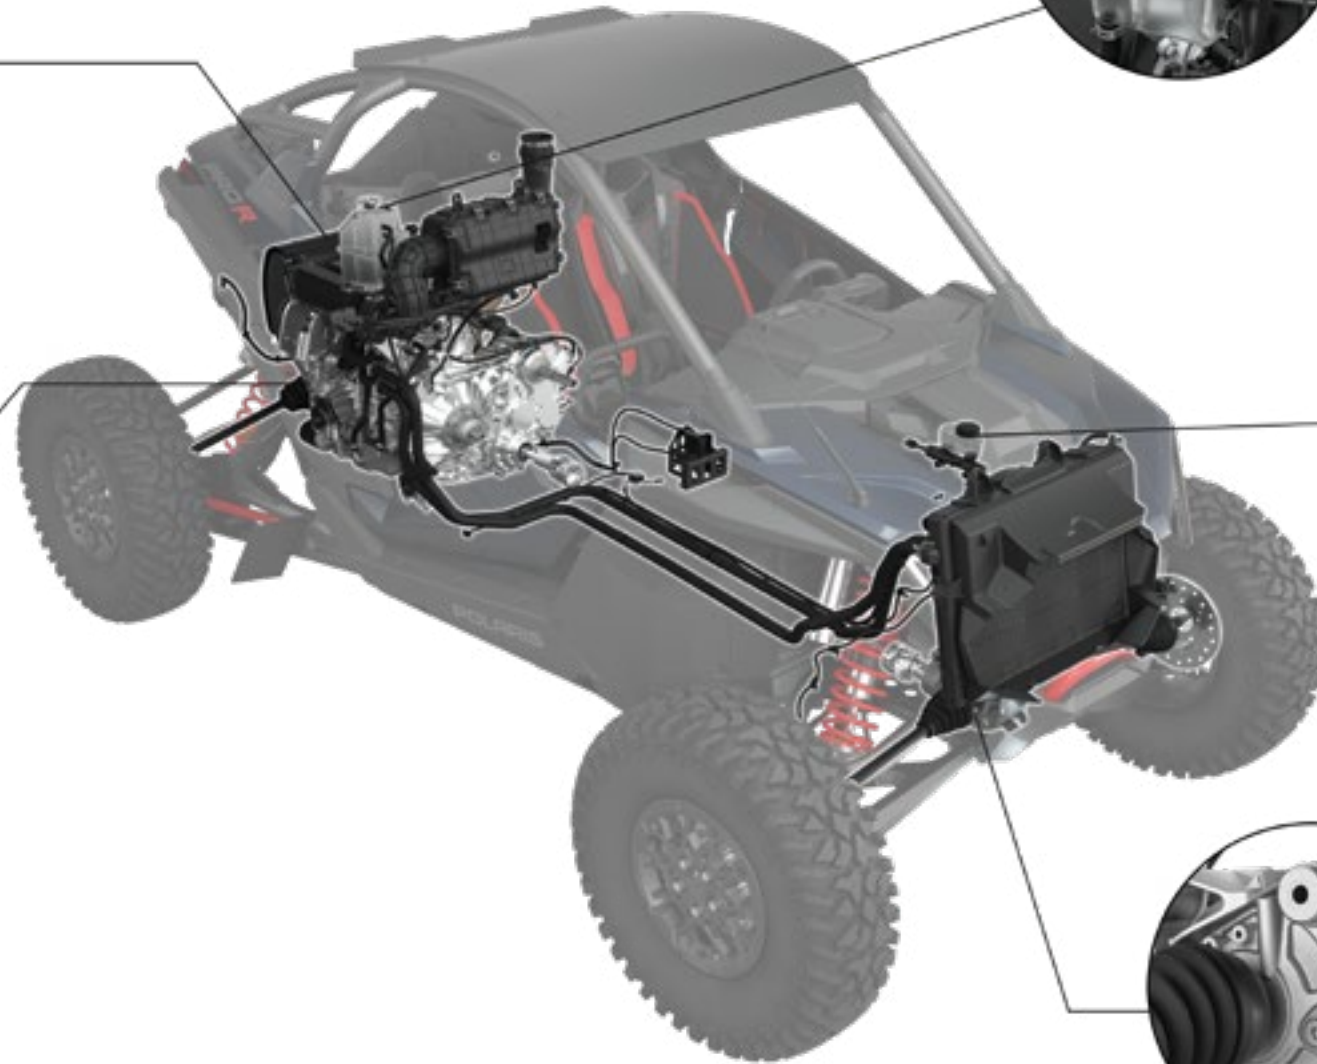

AGL

Protect gears, drive chain and bearings from scoring and wear.

- » 1 QT • 2878068
- » 1 GALLON • 2878069
- » 2.5 GALLONS • 2878070
- » 55 GALLONS • 2879594

ANTI-FREEZE

Prevent corrosion on metal components, eliminate scaling and maximize cooling system performance.

- » 1 QT • 2880514
- » 1 GALLON • 2880513
- » 55 GALLONS • 2880512