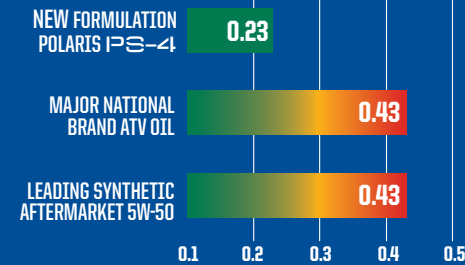

ENGINE WEAR TEST LOWER NUMBER = LESS WEAR OF CRITICAL ENGINE PARTS LESS WEAR MEANS LONGER ENGINE LIFE

ASTM D4172. In 3rd party against 11 competitive products Polaris had 40% or better wear protection compared to all of the test products.

THE BEST PROTECTION

- At least 40% improved wear protection compared to previous Polaris PS-4 formulation and all aftermarket oils tested

Best engine protection against wear for the longest engine life.