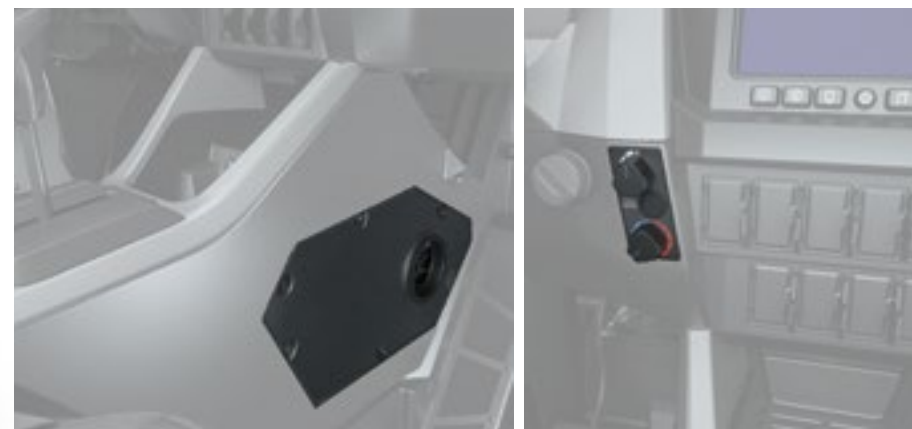

- Water run-off
- Pre-existing mounting features
- Lightweight

ALUMINUM

ALUMINUM ROOF

- .125" lightweight aluminum stamped sheet with full seal for a leak-free barrier and vibration elimination
- Quick install, low-profile design with maximum protection and durability from the harshest conditions

TURBO R	PRO XP		
COLOR	2-SEAT	4-SEAT	NOT SHOWN
■ MATTE BLACK	2883743-458 $469⁹⁹	2883990-458 $749⁹⁹	
■ INDY RED	2883743-293 $519⁹⁹	2883990-293 $809⁹⁹	
	TURBO R '22-23, PRO XP '20-23	TURBO R 4 '22-23, PRO XP 4 '20-23	
	MATTE BLACK STOCK ON TURBO R 4/TURBO R PREMIUM/ULTIMATE		

PRO R		
COLOR	2-SEAT	4-SEAT
■ MATTE BLACK	2884237-458 $469⁹⁹	2884325-458 $749⁹⁹

LIGHT POCKET ALUMINUM ROOF

- .125" lightweight aluminum stamped sheet with full seal for a leak-free barrier and vibration elimination
- Low-profile with light pocket
- Quick installation with maximum protection and durability from the harshest conditions
- Not compatible with Full Vented Windshield - Glass (2889109) or Tip Out Windshield - Hard Coat Poly (2889536)

TURBO R	PRO XP		
COLOR	2-SEAT	4-SEAT	NOT SHOWN
■ MATTE BLACK	2883961-458 $529⁹⁹	2883991-458 $809⁹⁹	
	TURBO R '22-23, PRO XP '20-23	TURBO R 4 '22-23, PRO XP 4 '20-23	

ADD THE 28" RIGID® SINGLE ROW LED LIGHT BAR, WHICH FITS PERFECTLY INTO THE ROOF POCKET. SEE P. 24 FOR MORE DETAILS

VISIONARY DESIGN

Relentless attention to detail delivers extraordinary style and function for the ultimate ride.

> DOORS

DOOR CLOSEOFFS

- Lightweight plastic door closeoffs provide riders protection from mud, rocks and water
- Quick installation and seamless fit into door opening
- Retains front ventilation

» 2883765 • $229⁹⁹
PRO R '22-23, TURBO R '22-23, PRO XP '20-23
STANDARD ON 4-SEAT, PREMIUM/ULTIMATE MODELS

ALUMINUM DOORS

- 12-gauge thick, stamped aluminum with full lower coverage and seal to keep out water, mud, dust and debris
- Uses factory door frames, with 4-Seat option providing an additional seal between front and rear doors
- Compatible with Front Door Inner Closeoff Panels (2884658, 2884831) and Canvas Upper Half Doors (2884664, 2884665)
- Proline Wraps® door graphics available at prolinewraps.com

COLOR	2-SEAT	NOT SHOWN	4-SEAT
■ MATTE BLACK	2884659-458 $604⁹⁹		2884660-458 $1,029⁹⁹
	PRO R '22-23, TURBO R '22-23, PRO XP '20-23		PRO R 4 '22-23, TURBO R 4 '22-23, PRO XP 4 '20-23
	NOT COMPATIBLE WITH LOW PROFILE ROCK SLIDERS (2883987)		

FRONT DOOR INNER CLOSEOFF PANELS

- Vacuum formed polyethylene with full lower coverage and seal that keeps out water, mud, dust and debris
- Built-in armrest
- 2-Seat option maintains color accent boomerang
- Compatible with Door Closeoffs (2883765) and Aluminum Doors (2884659-458, 2884660-458)

» 2-SEAT • 2884658 • $409⁹⁹
PRO R '22-23, TURBO R '22-23, PRO XP '20-23
NOT COMPATIBLE WITH ROCK SLIDERS (2883760, 2883997)

» 4-SEAT • 2884831 • $409⁹⁹ [NOT SHOWN]
PRO R 4 '22-23, TURBO R 4 '22-23, PRO XP 4 '20-23
NOT COMPATIBLE WITH ROCK SLIDERS (2883987, 2883988)

CANVAS UPPER HALF DOORS

- High quality compression molded doors nest into thermoformed high-density polyethylene side shrouds for excellent sealing
- Includes zip-down 30-gauge clear vinyl windows
- Provides profiled cab edge for superior fit and finish
- Includes seals for key closeoff areas

» TURBO R PRO XP 2-SEAT • 2884664 • $849⁹⁹
TURBO R '22-23, PRO XP '20-23

» TURBO R PRO XP 4-SEAT • 2884665 • $1,499⁹⁹ [NOT SHOWN]
TURBO R 4 '22-23, PRO XP 4 '20-23
SOME DRIVERS MAY EXPERIENCE PASSENGER SIDE MIRROR OBSTRUCTION WHEN USED WITH UPPER HALF DOORS. USE WITH CAUTION.

> HEATER

HEATER KIT

- Connects to Polaris PULSE bus bar to provide reliable, steady heat to your cab with fan speed and temperature control
- Closeable driver and passenger floor vents and electronic demist vent shutoff

» PRO XP 2884386 • $799⁹⁹
PRO XP 4 '20-23, PRO XP '20-23

CHOOSE YOUR DOOR

ADD DOOR ACCESSORIES

PRO R, TURBO R & PRO XP

AUDIO

WINDSHIELDS & REAR PANELS

ROOF DOORS & HEATER

VEHICLE PROTECTION

LIGHTING

STORAGE

MISC. MIRRORS & WINDSHIELDS

PRO ARMOR AFTERMARKET