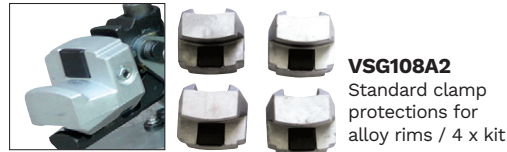

AUTOMATIC LIFTING and ROTATION

ADDITIONAL MODEL

R573BT Cordless

Communicates via Bluetooth® transmission

SPECIAL ORDER ONLY / Contact factory for details

HYDRAULIC CLAMPING
 4" (90mm) min. clamping
 13" (330mm) min. height
 19" and 22.5" truck wheels

Oversized chucking dimension allows work on larger tires without interference. Reach 50" wheels without extensions or wheels from 51" to 60" with optional VSG108A39 adapter set.

STANDARD ACCESSORIES

OPTIONAL ACCESSORIES

TIRE DIMENSIONS

R573 services: Optional equipment may be required

TECHNICAL DATA	R573
Chucking unit rotation motor	2.95 Hp / 2.2 kW
Hydraulic drive unit motor	3.35 Hp / 2.5 kW
Rim diameter	11" - 50"
With VSGA108A39 adapters	51" - 60"
Maximum tire diameter	106" (2700mm)
Maximum tire width	69" (1750mm)
Chuck rotation speed (rev/min)	1 - 5 - 10
Power supply	220v / 3Ø / 60 Hz