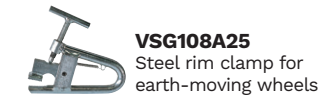

The considerable bead breaking force makes mounting and demounting tires effortless.

MULTIPLE ADJUSTMENT GUIDES

The electro-brake allows immediate stopping of the rotation to avoid any damage to tires.

STAND-BY FUNCTION

AUTOMATIC LIFTING and ROTATION

ADDITIONAL MODEL

R573BT Cordless

Communicates via Bluetooth® transmission

SPECIAL ORDER ONLY / Contact factory for details

HYDRAULIC CLAMPING
 4" (90mm) min. clamping
 13" (330mm) min. height
 19" and 22.5" truck wheels

Oversized chucking dimension allows work on larger tires without interference. Reach 50" wheels without extensions or wheels from 51" to 60" with optional VSG108A39 adapter set.

STANDARD ACCESSORIES

OPTIONAL ACCESSORIES