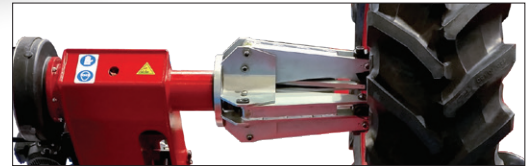

R573 EXTREME HD

UNIVERSAL CHANGER FOR EXTREME WHEEL SIZES
SERVICE TIRE DIAMETERS UP TO 106"

SPECIAL ORDER ELECTRO HYDRAULIC CHANGER FOR TRUCKS, AGRICULTURAL AND EARTHMOVING VEHICLES.

HIGH BEAD BREAKING FORCE

The considerable bead breaking force makes mounting and demounting tires effortless.

MULTIPLE ADJUSTMENT GUIDES

The electro-brake allows immediate stopping of the rotation to avoid any damage to tires.

STAND-BY FUNCTION

AUTOMATIC LIFTING and ROTATION

ADDITIONAL MODEL

R573BT Cordless

Communicates via Bluetooth® transmission

SPECIAL ORDER ONLY / Contact factory for details

HYDRAULIC CLAMPING
 4" (90mm) min. clamping
 13" (330mm) min. height
 19" and 22.5" truck wheels

Oversized chucking dimension allows work on larger tires without interference. Reach 50" wheels without extensions or wheels from 51" to 60" with optional VSG108A39 adapter set.

STANDARD ACCESSORIES

OPTIONAL ACCESSORIES