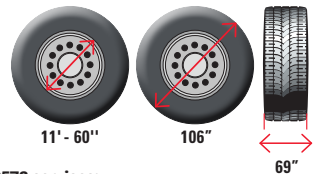

AUTOMATIC LIFTING and ROTATION

ADDITIONAL MODEL

R573BT Cordless

Communicates via Bluetooth® transmission

SPECIAL ORDER ONLY / Contact factory for details

HYDRAULIC CLAMPING
 4" (90mm) min. clamping
 13" (330mm) min. height
 19" and 22.5" truck wheels

Oversized chucking dimension allows work on larger tires without interference. Reach 50" wheels without extensions or wheels from 51" to 60" with optional VSG108A39 adapter set.

STANDARD ACCESSORIES

OPTIONAL ACCESSORIES

TIRE DIMENSIONS

R573 services: Optional equipment may be required

TECHNICAL DATA	R573
Chucking unit rotation motor	2.95 Hp / 2.2 kW
Hydraulic drive unit motor	3.35 Hp / 2.5 kW
Rim diameter	11" - 50"
With VSGA108A39 adapters	51" - 60"
Maximum tire diameter	106" (2700mm)
Maximum tire width	69" (1750mm)
Chuck rotation speed (rev/min)	1 - 5 - 10
Power supply	220v / 3Ø / 60 Hz