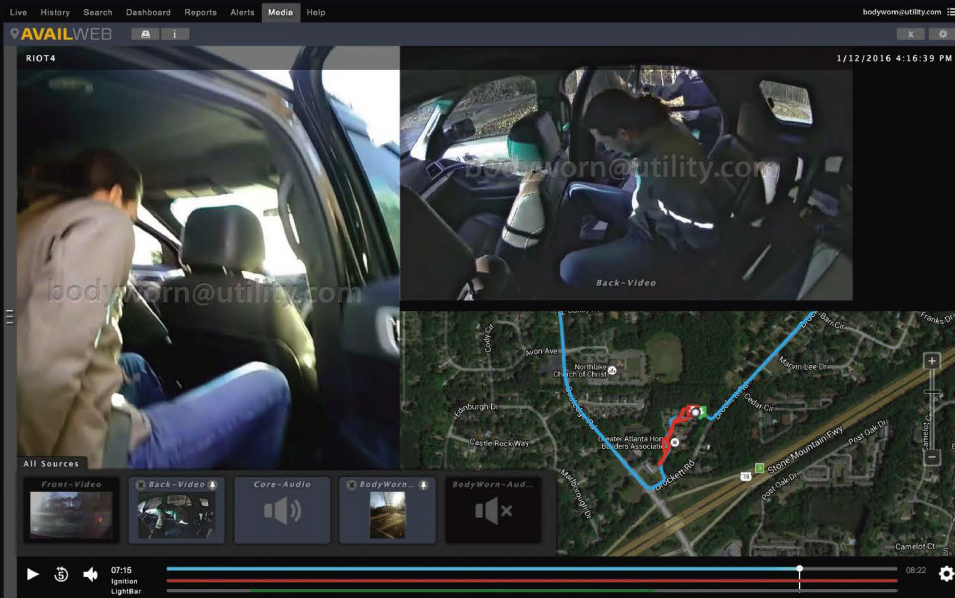

## IN-CAR VIDEO WITH MOBILE COMMUNICATIONS

Rocket IoT™ front, and rear in-car cameras with audio sync with BodyWorn™ cameras within the AVail Web™ back-end software — making it easier than ever before to incorporate multiple camera views into one incident report.

All video can be tagged with keywords, is mapped, audio synchronized, and shows at which point policy-based video triggers initiated the recording.

**RELATED VIDEOS ARE TIED TOGETHER AS ONE INCIDENT AND CAN BE PLAYED BACK SIMULTANEOUSLY**

## AN INTEGRATED VIEW OF VIDEO FROM ALL PERSPECTIVES DURING THE LIFE CYCLE OF POLICE INTERACTIONS

### IN-CAR VIDEO

Monitor and document interactions at traffic stops and other street-related incidents using combined front and rear-facing cameras with audio.