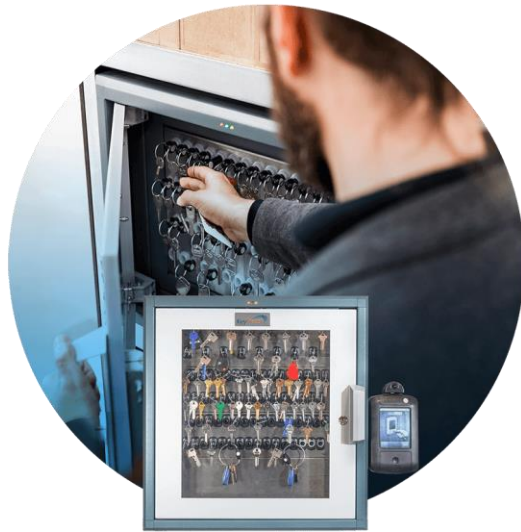

Real Time
Networks

Our Solutions

We assist organizations in gaining more control over their keys and assets to make them more accountability, productive, and safe.

KeyTracer