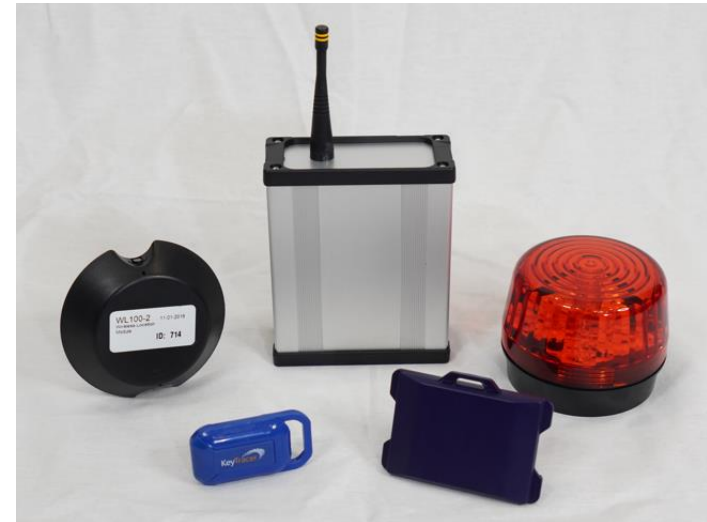

Multiple Security Zones: Easily set up multiple security zones for automated tracking of keys.

Real-time Alerts: Automatically generates and sends alerts to a computer or smart phone if a key is taken out of authorized area or out of facility.

Automatic Detection: RFID receivers automatically and wirelessly detect key tags within 3-16 feet.

Automatic Data Transfer: Control center automatically receives ID for all key tags within range of receivers.

INDIVIDUALIZED SERVICES – WORKPLACE SAFETY SOLUTIONS

DOOR EXIT SYSTEM SINGLE DOOR (1 EGRESS OR EXIT POINT)

Door Exit Cabinet Bundle:

- 1 x Active RFID Reader
- 8 x RFID Active Key Tags – each tag comes with a 2-year warranty
- 3 x Wireless Location Modules at each egress point
- 1 x KTA Alarm Reader Siren or Strobe (but not both)
- KTA Door Exit Software - 1 year manufacturer's software warranty
- 1-year manufacturer's hardware warranty on all components, consisting of advanced hardware replacement
- 1 year manufacturer's warranty