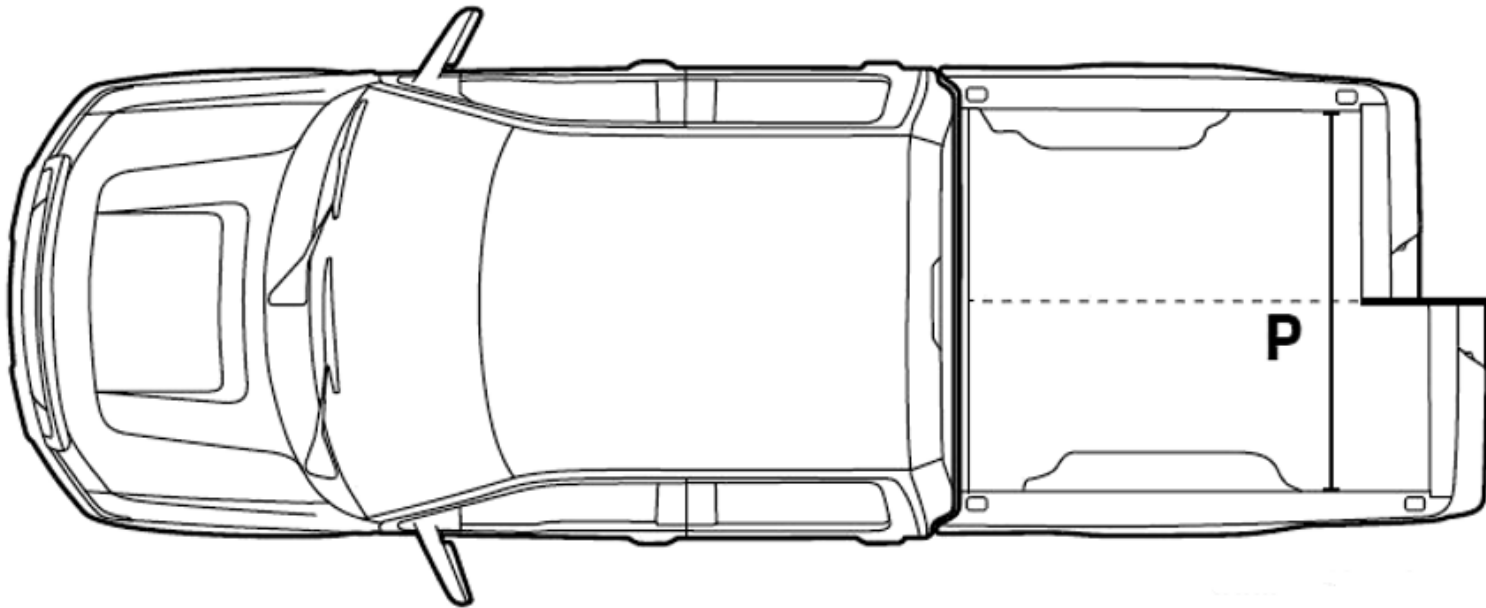

Ford F-150 Responder
Fire/EMS Package

* Vehicle NOT included

F-150 Responder
Fire / EMS— **Slick Top** Bill of Materials

Installed with Valet Service - Part Number: BPS-ST-RD-F150

QUANTITY	PRODUCT DESCRIPTION	LOCATION
1	PROFESSIONAL INSTALL PACKAGE (Install Supplies)	General Vehicle
1	SIFMJS,STOCKED	Front Window
1	SIFMJR,STOCKED,	Rear Window
1	PATHFINDER,100/200W,REMOTE	Console
1	SPKR,EMERG, 100W,PLASTIC,	Grille
1	BRKT KIT,DUAL ES100,15F-150	Grille
1	RUMBLER SPKR	Grille
1	BRKT KIT,RUMBLER,15F-150,ECCO	Grille
1	OBD,CABLE,FORD GATEWAY-PF INTF,	General Vehicle
1	ON-SCENE SYNC,GPS/AMBIENT	General Vehicle
1	PATHFINDER 24-CHANNEL EXPANSIO	General Vehicle
4	DUAL COLOR,12-LED,RED,WHT	Grille/Intersection
1	BRKT KIT,GRILL,18F-150 PPV,ND	Grille
4	DUAL COLOR,12-LED,RED,WHT	Running Board
2	KIT,WEDGE,MPS6	Running Board
1	12.5S#8243; Wide Flat 24#8243; Vehicle-Specific Console for 2021-2022 Ford F-150 Police Responder	Console
1	Self-Adjusting Double Cup Holder	Console
1	Side Mount Armrest	Console
1	3#8243; Accessory Pocket, 2.5#8243; Deep	Console
1	8.5#8243; Heavy-Duty Telescoping Pole, Side Mount	Computer
1	11#8243; Slide Out Locking Swing Arm with Low Profile Motion Device Adapter	Computer
2	DUAL COLOR,12-LED,RED,WHT	Cargo
2	KIT,L-BRKT,SINGLE HD,MS6	Cargo
2	TRI COLOR,18-LED,RED/AMB/WHT	Tag
4	TRI COLOR,18-LED,RED/AMB/WHT	Hatch Space
1	R1900 with 3 Year Mobile Performance Essentials	Equipment Deck
1	Sharkee 7:1 Antennae	Roof

* Vehicle is NOT included