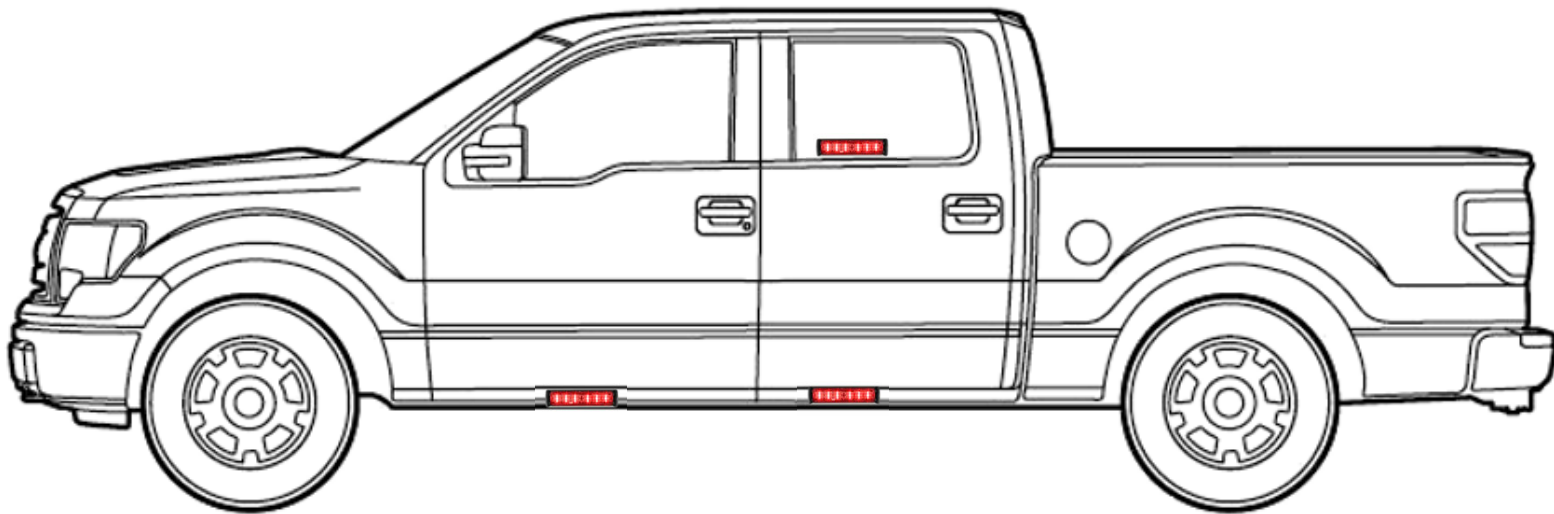

Ford F-150 Responder
Fire/EMS Package

* Vehicle NOT included