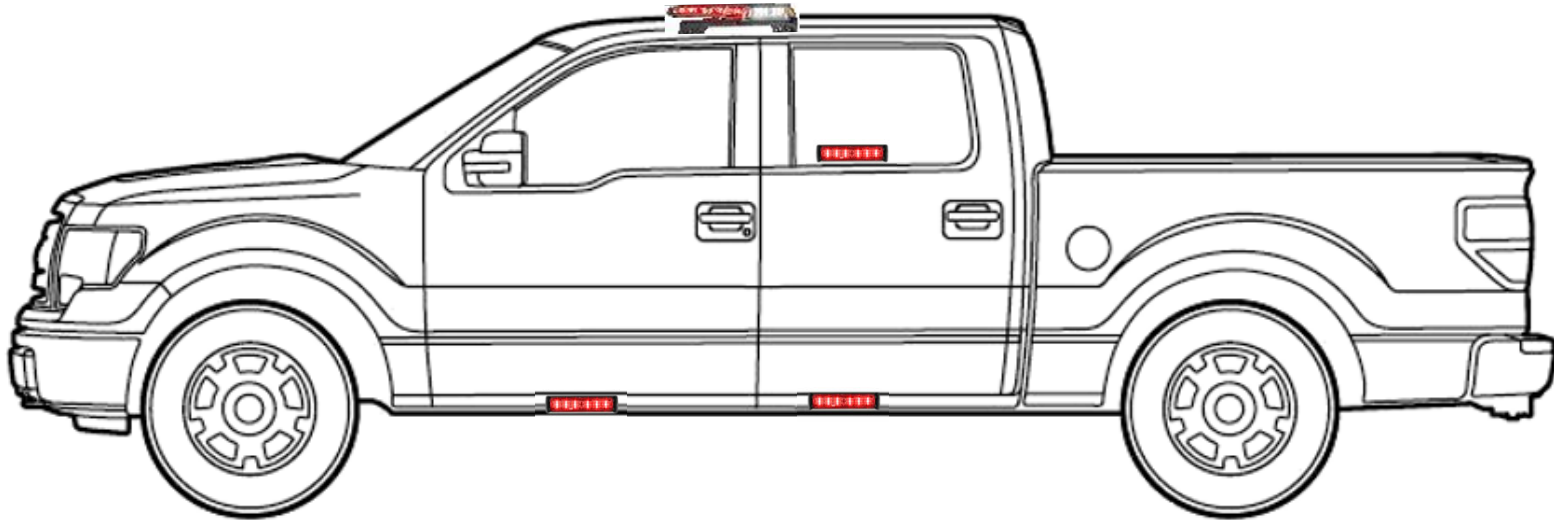

Ford F-150 Responder
Fire/EMS Package

* Vehicle NOT included