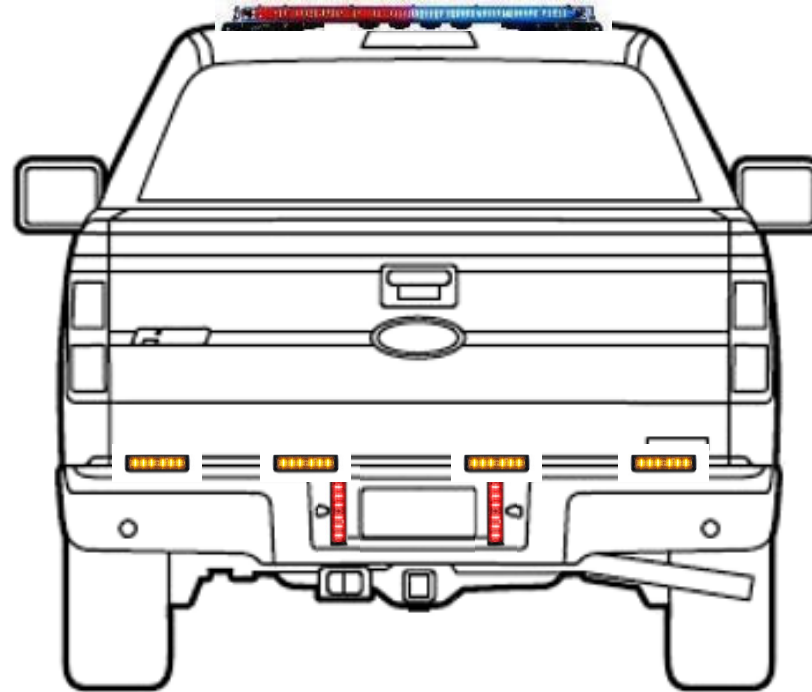

Ford F-150 Responder
Fire/EMS Package

* Vehicle NOT included