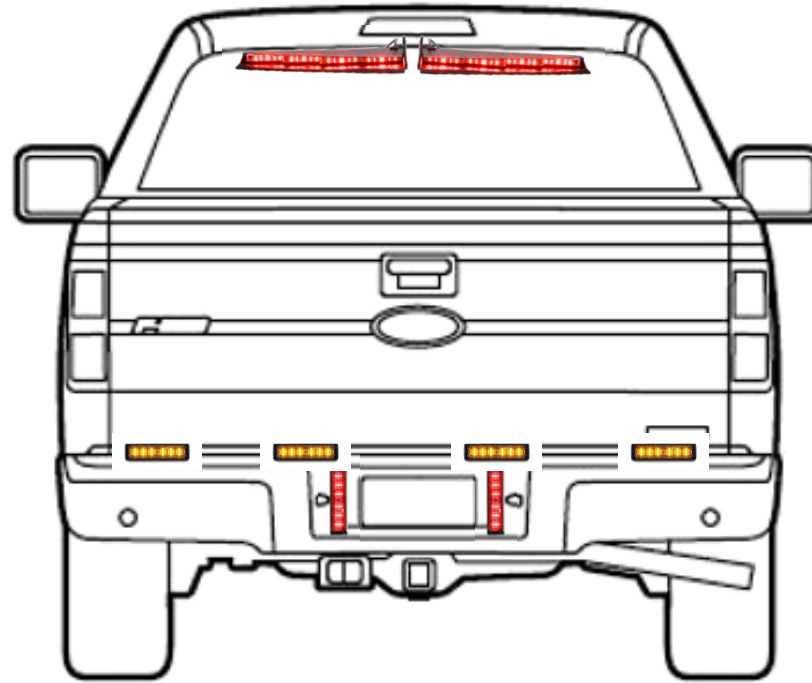

Ford F-150 Responder Fire/EMS Package

* Vehicle NOT included