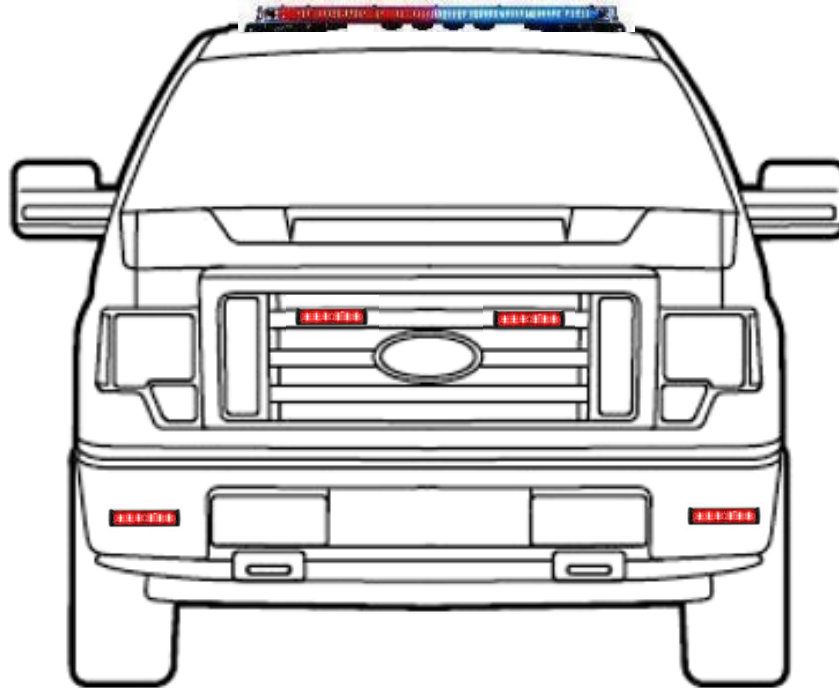

Ford F-150 Responder
Fire/EMS Package

* Vehicle NOT included