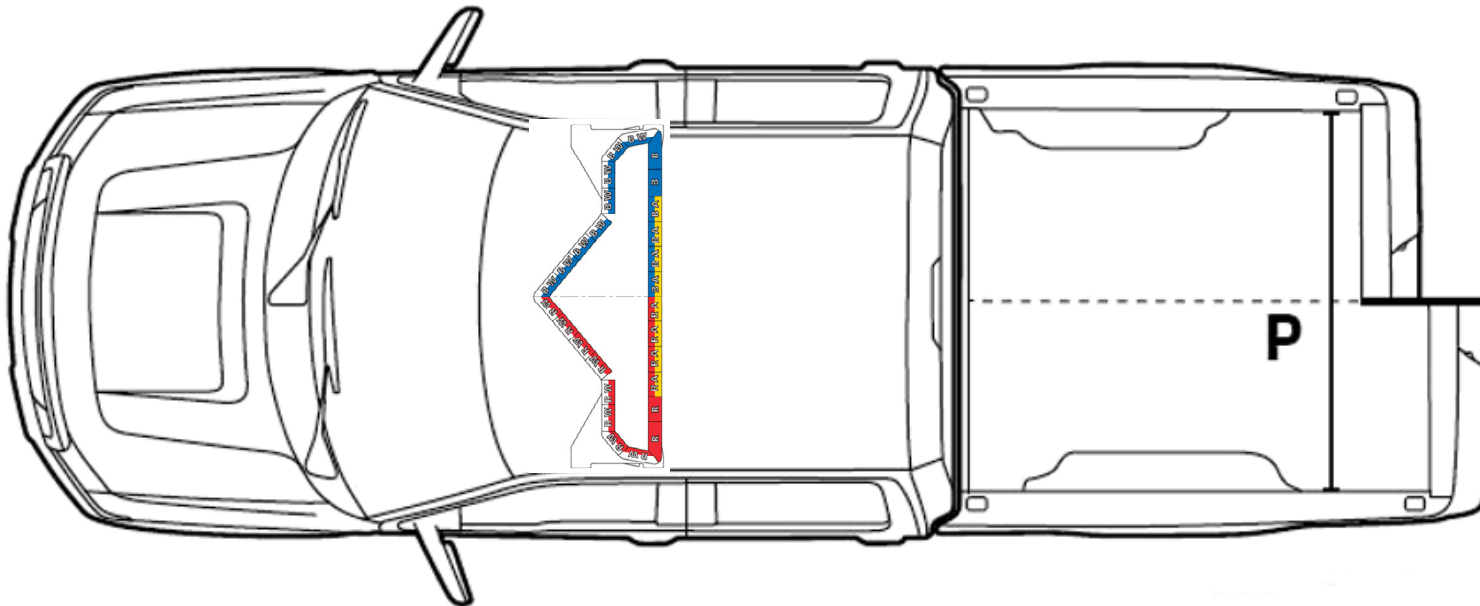

Ford F-150 Responder Fire/EMS Package

* Vehicle NOT included

F-150 Responder
Fire / EMS – **Marked** Bill of Materials

Installed with Valet Service - Part Number: BPS-MK-RD-F150

QUANTITY	PRODUCT DESCRIPTION	LOCATION
1	PROFESSIONAL INSTALL PACKAGE (Install Supplies)	General Vehicle
1	VALR51J,STOCKED	Roof
1	KIT,HOOK,F150,PURSUITT	Roof
1	PATHFINDER,100/200W,REMOTE	Console
1	SPKR,EMERG, 100W,PLASTIC,	Grille
1	BRKT KIT,DUAL ES100,15F-150	Grille
1	RUMBLER SPKR	Grille
1	BRKT KIT,RUMBLER,15F-150,ECO	Grille
1	OBD,CABLE,FORD GATEWAY-PF INTF,	General Vehicle
1	ON-SCENE SYNC,GPS/AMBIENT	General Vehicle
1	PATHFINDER 24-CHANNEL EXPANSIO	General Vehicle
4	DUAL COLOR,12-LED,RED/WHT	Grille/Intersection
4	DUAL COLOR,12-LED,RED/WHT	Running Board
2	KIT,WEDGE,MPS6	Running Board
2	DUAL COLOR,24-LED,RED/WHITE	Passenger
1	12.5&#8243; Wide Flat 24&#8243; Vehicle-Specific Console for 2021-2022 Ford F-150 Police Responder	Console
1	Self-Adjusting Double Cup Holder	Console
1	Side Mount Armrest	Console
1	3&#8243; Accessory Pocket, 2.5&#8243; Deep	Console
1	8.5&#8243; Heavy-Duty Telescoping Pole, Side Mount	Computer
1	11&#8243; Slide Out Locking Swing Arm with Low Profile Motion Device Adapter	Computer
2	KIT,L-BRACKET,SINGLE HD	Cargo
2	TRI COLOR,18-LED,RED/AMB/WHT	Tag
4	TRI COLOR,18-LED,RED/AMB/WHT	Hatch Space
1	R1900 with 3 Year Mobile Performance Essentials	Equipment Deck
1	Sharkee 7:1 Antennae	Roof

* Vehicle is NOT included