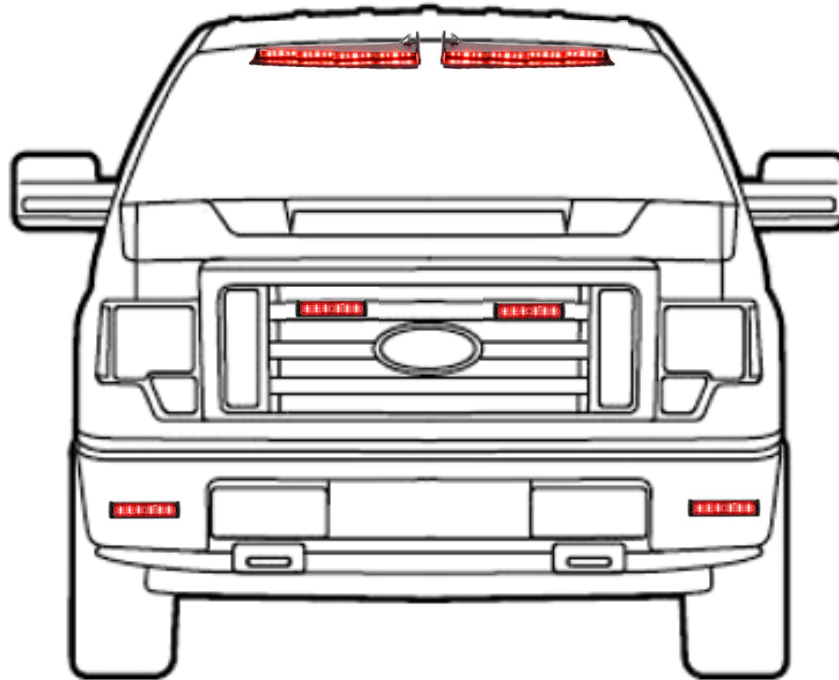

Ford F-150 Responder Fire/EMS Package

* Vehicle NOT included