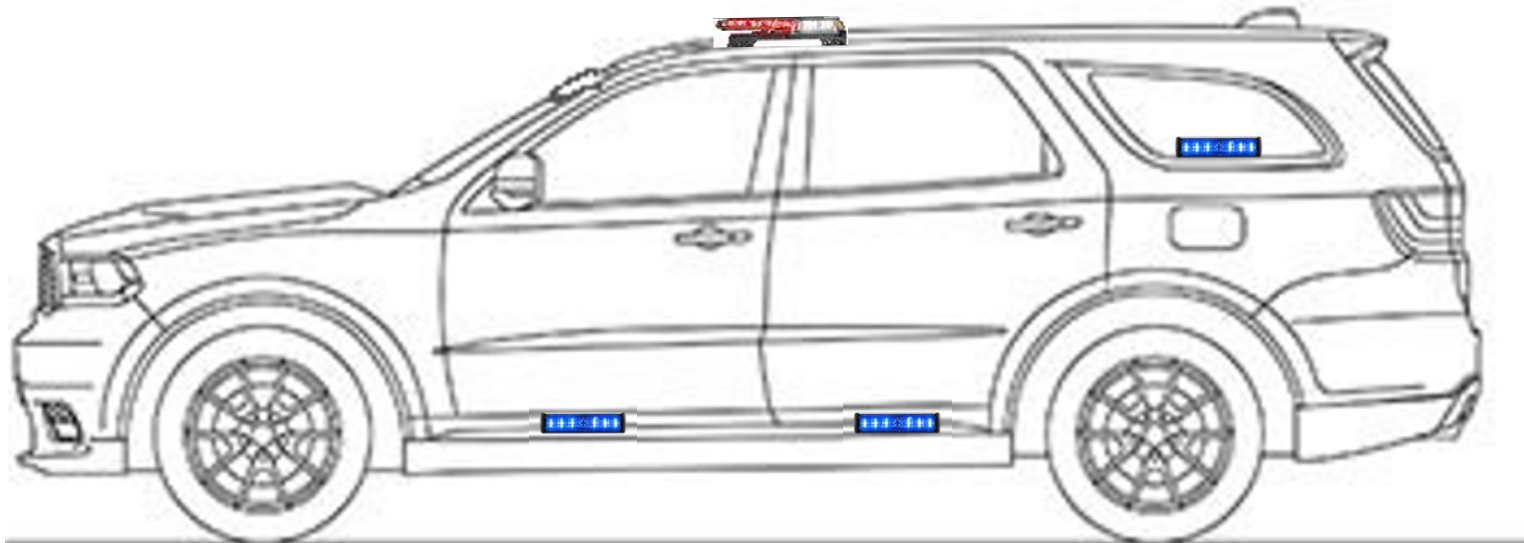

Dodge Durango
Law Enforcement

* Vehicle is NOT included