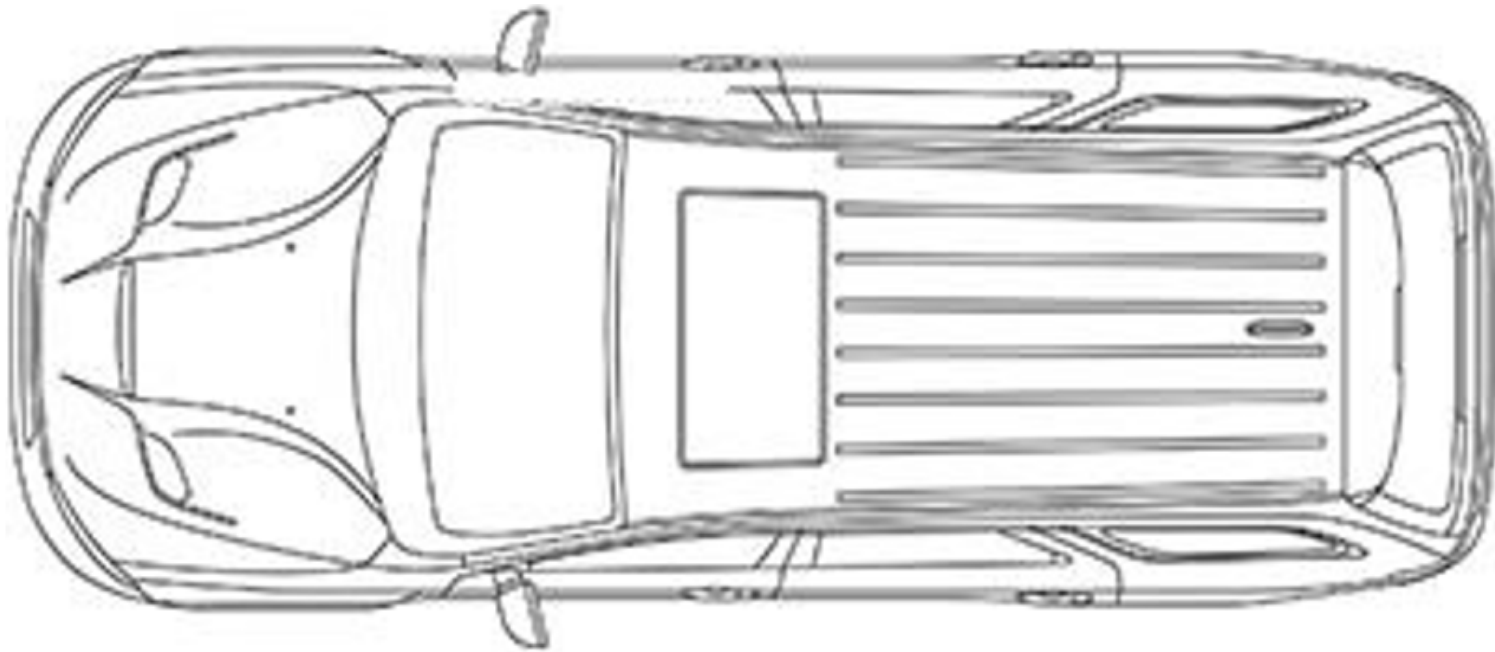

Dodge Durango
Law Enforcement

* Vehicle is NOT included