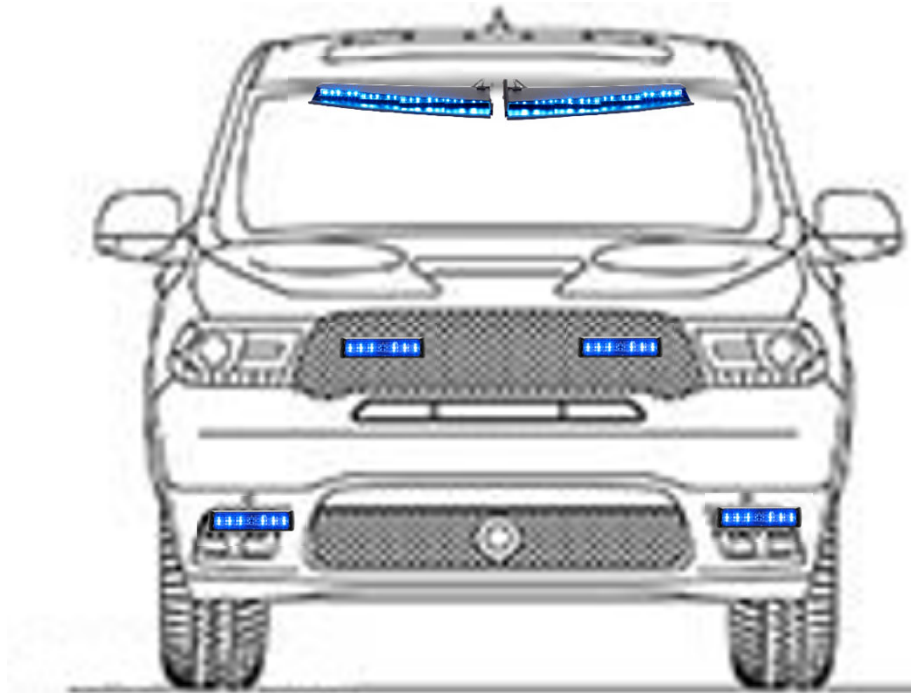

Dodge Durango Law Enforcement

* Vehicle is NOT included