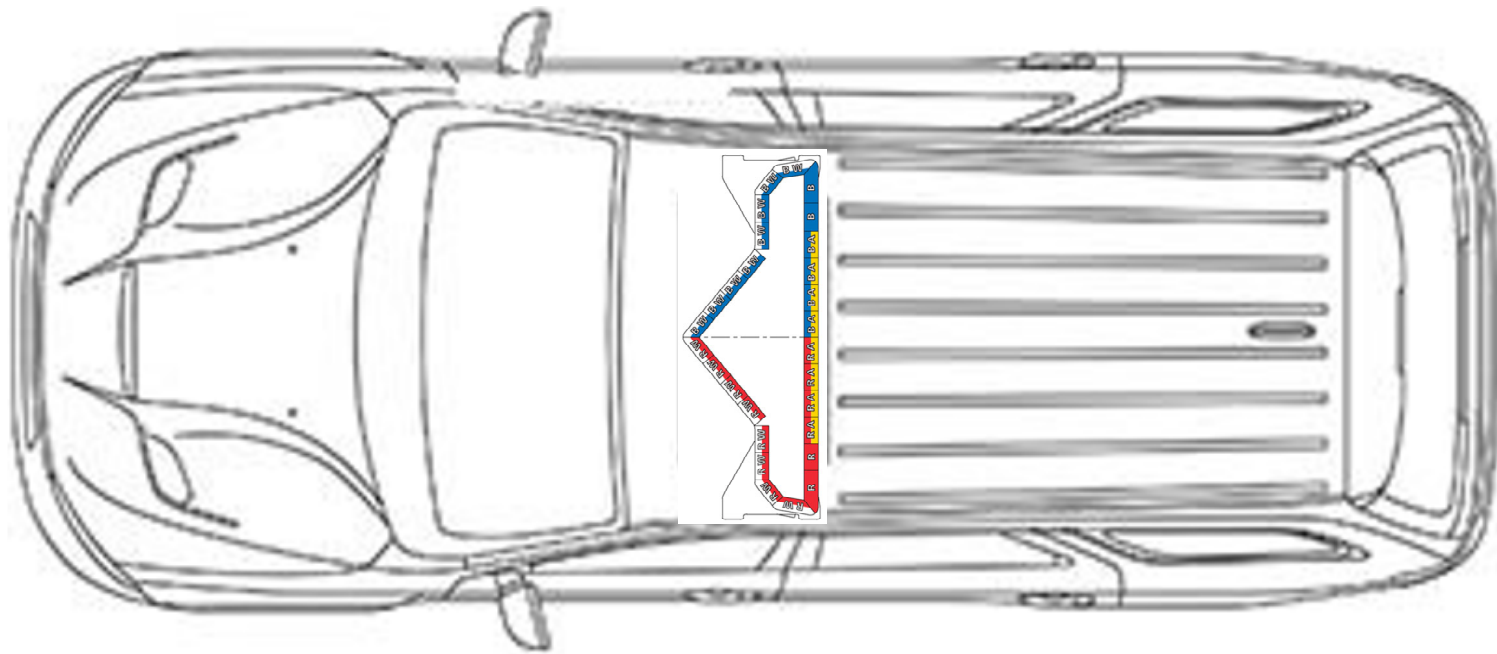

Dodge Durango Law Enforcement

* Vehicle is NOT included