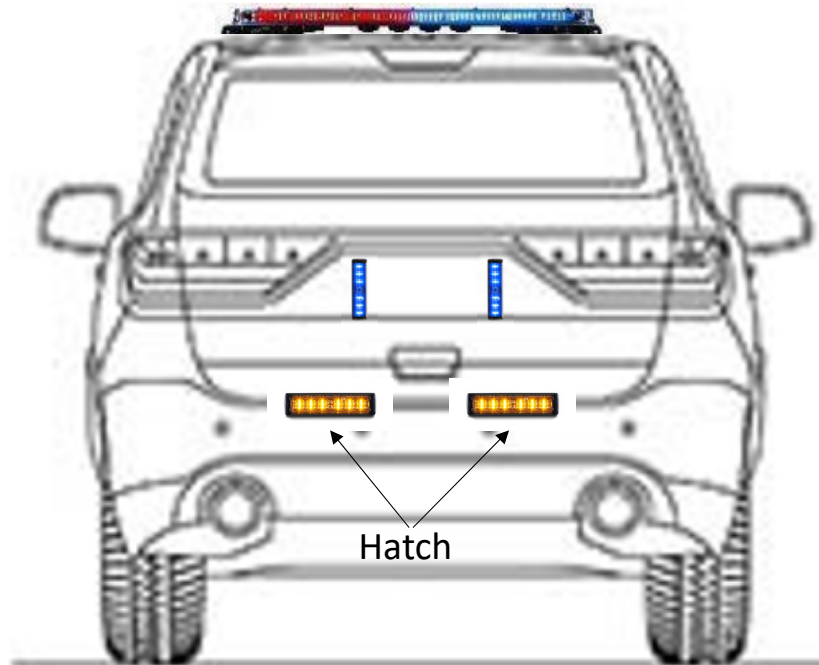

Dodge Durango Law Enforcement

* Vehicle is NOT included

Dodge Durango
Law Enforcement – **Marked** Bill of Materials

Installed with Valet Service - Part Number: BPS-MK-BL-DUR

QUANTITY	PRODUCT DESCRIPTION	LOCATION
1	DRIVER SIDE BALLISTIC PANEL	DS Front Door
1	PROFESSIONAL INSTALL PACKAGE (Install Supplies)	General Vehicle
1	VALR51J,STOCKED	Roof
1	KIT.HOOK.DUR11.PURSUIT	Roof
1	PATHFINDER.100200W.REMOTE	Console
1	SPKRLMERG.100W.PLASTIC.	Grille
1	BRKT KIT.AS124-ES100C.DUR15.	Grille
1	RUMBLER SPKR	Grille
1	BRKT KIT. RUMBLER. DUR19	Grille
1	CABLE.OBD.DODGE CAN-C.25FT	General Vehicle
1	ON-SCENE SYNC,GPS/AMBIENT	General Vehicle
1	PATHFINDER 24-CHANNEL EXPANSIO	General Vehicle
4	TRI COLOR.18-LED.RED/BLU/WHT	Grille/Intersection
2	KIT.L-BRKT.SINGLE HD.MS6	Grille
2	TRI COLOR.18-LED.RED/BLU/WHT	Cargo
2	KIT.L-BRKT.SINGLE HD.MS6	Cargo
4	TRI COLOR.18-LED.RED/BLU/WHT	Running Board
2	KIT.WEDGE.MPS6	Running Board
2	TRI COLOR.18-LED.RED/BLU/AMB	Tag
1	Vehicle-Specific 23&#8243; Console for 2021-2022 Dodge Durango Pursuit	Console
1	Self-Adjusting Double Cup Holder	Console
1	Side Mount Armrest	Console
1	3&#8243; Accessory Pocket, 2.5&#8243; Deep	Console
1	Internal Pole Mount for 2021-2022 Dodge Durango Console	Computer
1	8.5&#8243; Heavy-Duty Telescoping Pole, Side Mount	Computer
1	11&#8243; Slide Out Locking Swing Arm with Low Profile Motion Device Adapter	Computer
2	TRI COLOR.18-LED.RED/BLU/AMB	Hatch
1	R1900 with 3 Year Mobile Performance Essentials	Equipment Deck
1	Sharkee 7:1 Antennae	Roof

* Vehicle is NOT included