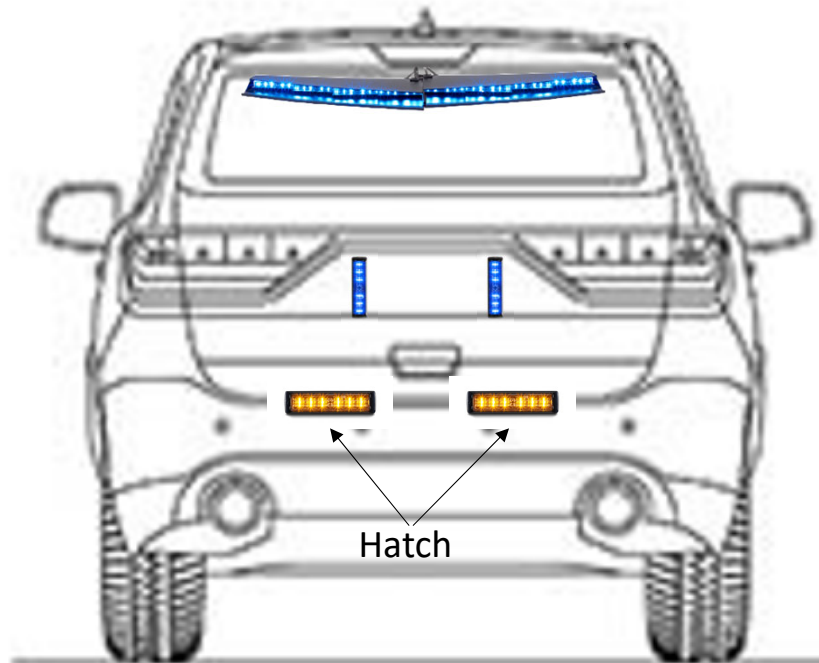

Dodge Durango Law Enforcement

* Vehicle is NOT included

Dodge Durango
Law Enforcement – Slick Top Bill of Materials

Installed with Valet Service - Part Number: BPS-ST-BL-DUR

QUANTITY	PRODUCT DESCRIPTION	LOCATION
1	DRIVER SIDE BALLISTIC PANEL	DS Front Door
1	PROFESSIONAL INSTALL PACKAGE (Install Supplies)	General Vehicle
1	SIFMJS,STOCKED	Front Window
1	SIFMJH,STOCKED	Rear Window
1	PATHFINDER,100/200W,REMOTE	Console
1	SPKR,EMERG, 100W,PLASTIC,	Grille
1	BRKT KIT,AS124-ES100C,DUR15,	Grille
1	RUMBLER SPKR	Grille
1	BRKT KIT, RUMBLER, DUR19	Grille
1	CABLE,OBDDODDGE CAN-C,25FT	General Vehicle
1	ON-SCENE SYNC,GPS/AMBIENT	General Vehicle
1	PATHFINDER 24-CHANNEL EXPANSIO	General Vehicle
4	TRI COLOR,18-LED,RED,BLU,WHT	Grille/Intersection
2	TRI COLOR,18-LED,RED,BLU,WHT	Cargo
2	KIT,L-BRKT,SINGLE HD,MS6	Cargo
2	TRI COLOR,18-LED,RED,BLU,AMB	Tag
2	TRI COLOR,18-LED,RED,BLU,AMB	Hatch
4	TRI COLOR,18-LED,RED,BLU,WHT	Running Board
2	KIT,WEDGE,MPS6	Running Board
1	Vehicle-Specific 23&#243; Console for 2021-2022 Dodge Durango Pursuit	Console
1	Self-Adjusting Double Cup Holder	Console
1	Side Mount Armrest	Console
1	3&#243; Accessory Pocket, 2.5&#243; Deep	Console
1	Internal Pole Mount for 2021-2022 Dodge Durango Console	Computer
1	8.5&#243; Heavy-Duty Telescoping Pole, Side Mount	Computer
1	11&#243; Slide Out Locking Swing Arm with Low Profile Motion Device Adapter	Computer
1	R1900 with 3 Year Mobile Performance Essentials	Equipment Deck
1	Sharkee 7.1 Antennae	Roof

* Vehicle is NOT included