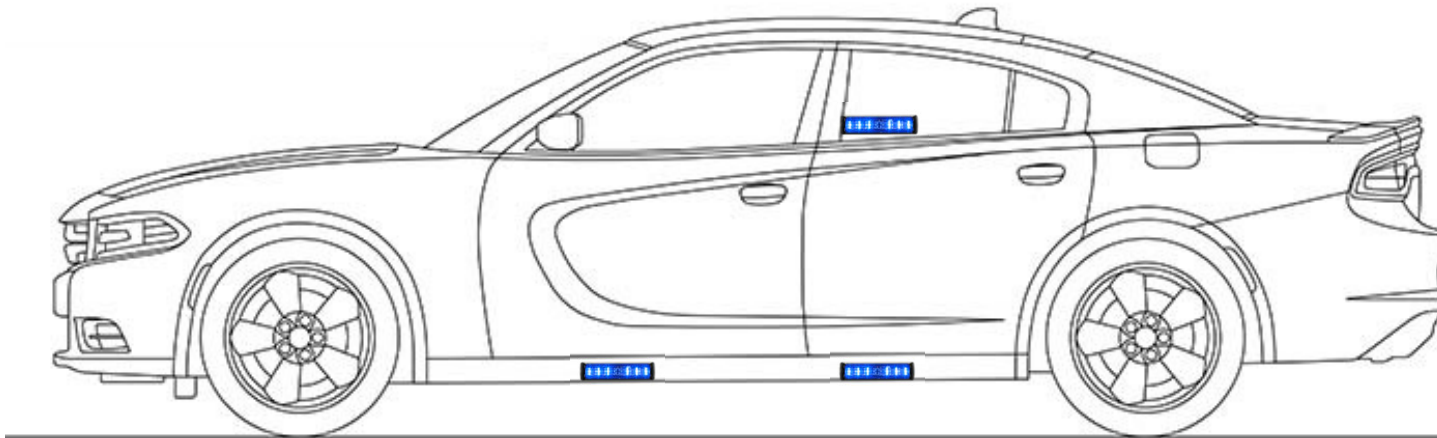

Dodge Charger
Law Enforcement

* Vehicle is NOT included