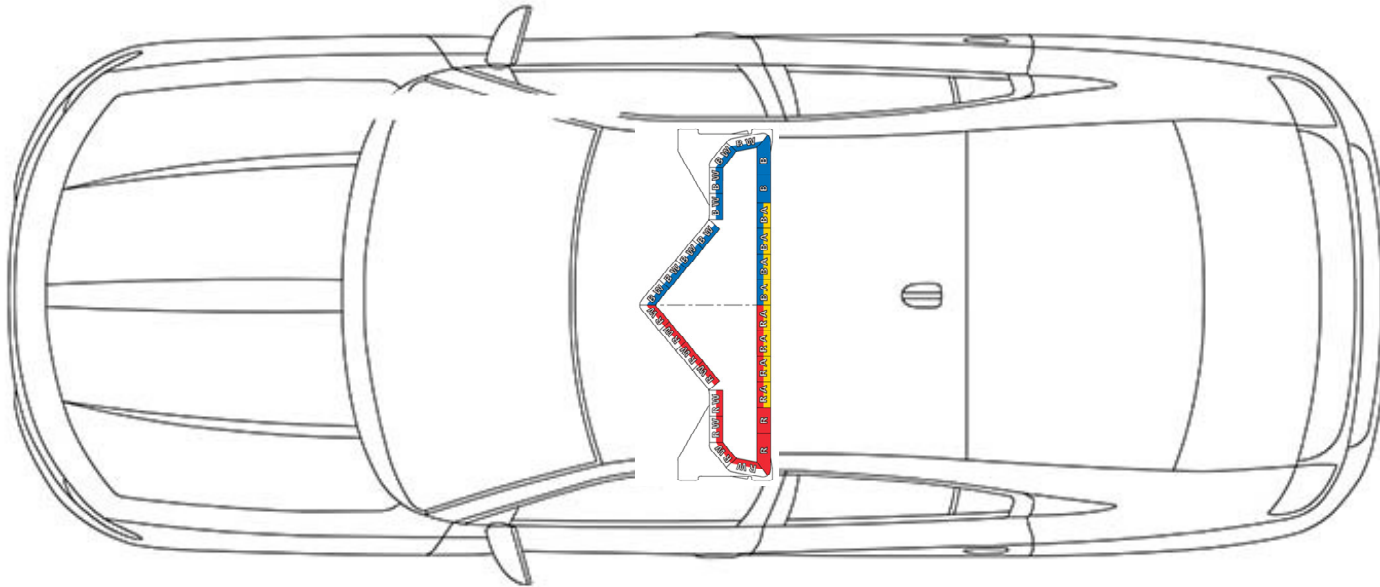

Dodge Charger Law Enforcement

* Vehicle is NOT included