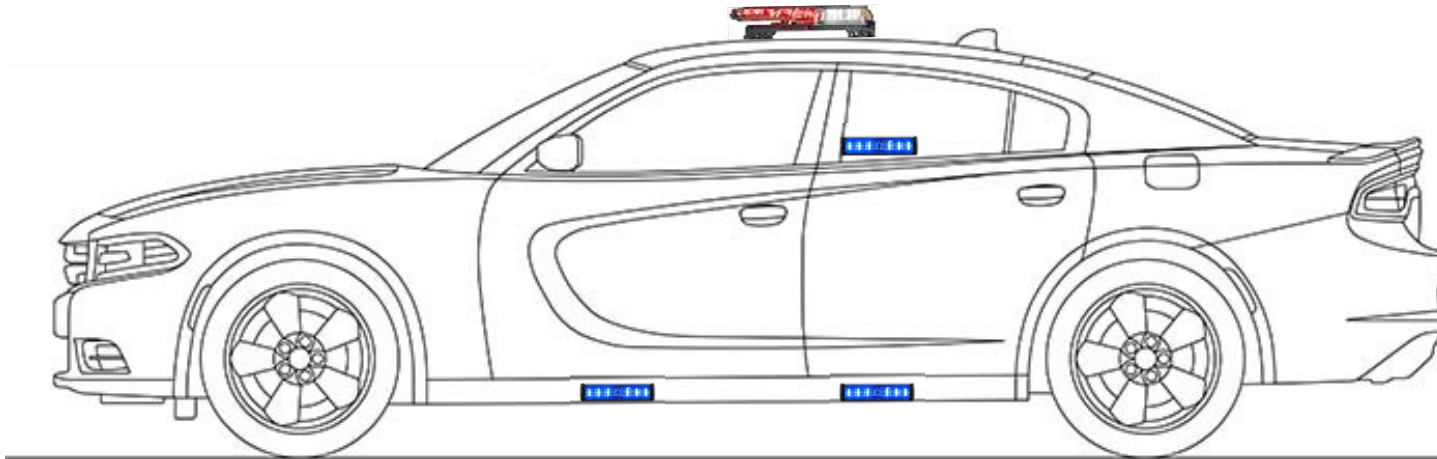

Dodge Charger
Law Enforcement

* Vehicle is NOT included