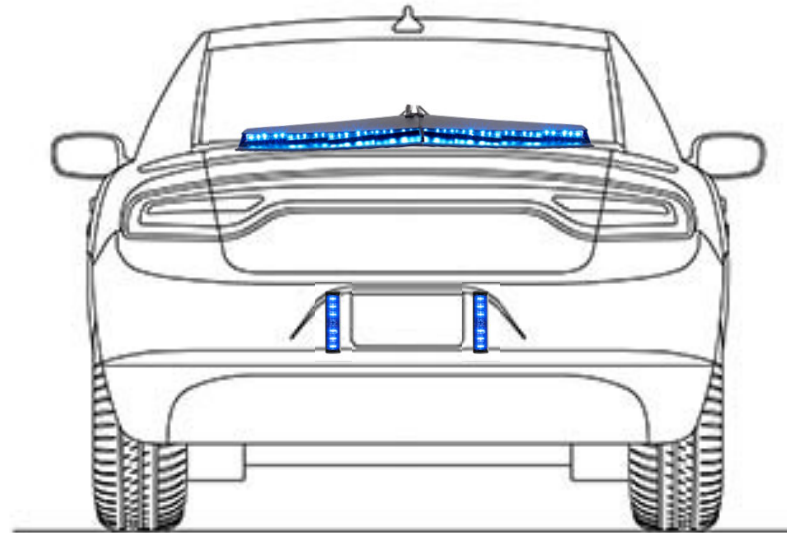

## Dodge Charger Law Enforcement

\* Vehicle is NOT included

Dodge Charger  
Law Enforcement – Slick Top Bill of Materials

Installed with Valet Service - Part Number: BPS-ST-BL-CRG

QUANTITY	PRODUCT DESCRIPTION	LOCATION
1	DRIVER SIDE BALLISTIC PANEL	DS Front Door
1	PROFESSIONAL INSTALL PACKAGE (Install Supplies)	General Vehicle
1	SIFMJS,STOCKED	Front Window
1	SIFMJR,STOCKED	Rear Window
1	PATHFINDER,100/200W,REMOTE	Console
1	SPKR,EMERG, 100W,PLASTIC,	Grille
1	KIT,SPKR,ES100C,CHGR,ND	Grille
1	RUMBLER SPKR	Grille
1	BRKT KIT RUMBLER CHGR15	Grille
1	CABLE, OBD,DODGE CAN-C,25FT	General Vehicle
1	ON-SCENE SYNC,GPS/AMBIENT	General Vehicle
1	PATHFINDER 24-CHANNEL EXPANSIO	General Vehicle
4	TRI COLOR,18-LED,RED/BLU/WHT	Grille/Intersection
2	TRI COLOR,18-LED,RED/BLU/WHT	Cargo
2	KIT,L-BRKT,SINGLE HD,MS6	Cargo
2	TRI COLOR,18-LED,RED/BLU/AMB	Tag
1	Vehicle-Specific 17&#8243; Angled Console for 2021-2022 Dodge Charger Police	Console
1	Self-Adjusting Double Cup Holder	Console
1	Side Mount Armrest	Console
1	3&#8243; Accessory Pocket, 2.5&#8243; Deep	Console
1	Heavy-Duty Top Offset Platform 6-inches	Computer
1	Tilt Swivel Motion Device	Computer
4	TRI COLOR,18-LED,RED/BLU/WHT	Running Board
2	KIT,WEDGE,MPS6	Running Board
1	R1900 with 3 Year Mobile Performance Essentials	Equipment Deck
1	Sharkee 7:1 Antennae	Roof