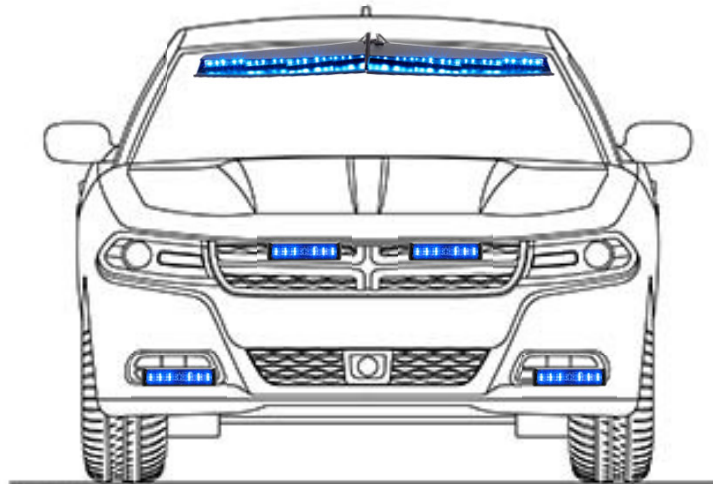

Dodge Charger Law Enforcement

* Vehicle is NOT included