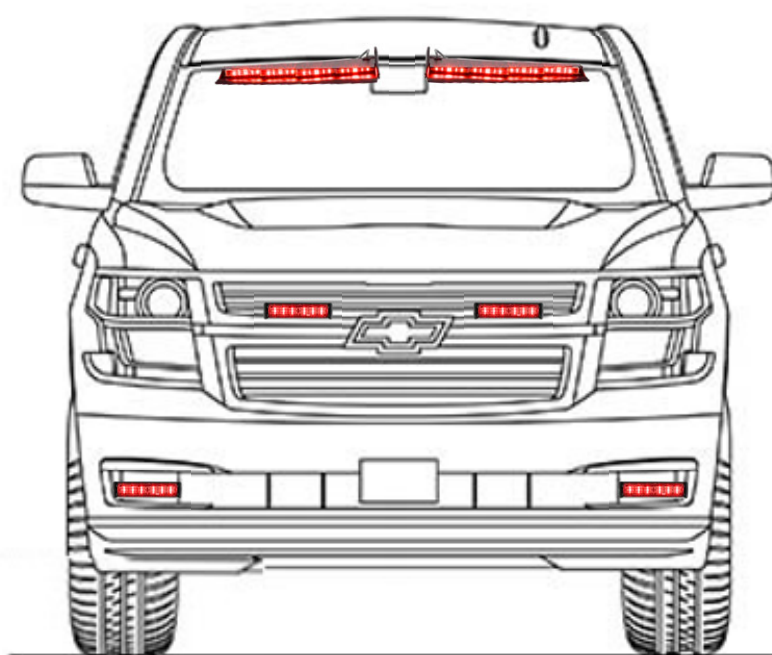

Tahoe – Slick-Top Fire / EMS Vehicle

The following is a technology package set of lights, sirens and metal for a Chevy Tahoe. This package includes Valet Service to and from your agency or from your vehicle dealer within North Carolina to our nearest facility and delivered to your door after upfit is complete.

Part Number: BPS-ST-RD-TH

Installed with Valet Service - Part Number: BPS-ST-RD-TH

Please note: **10% listed is MINIMUM DISCOUNT level from MSRP**

Call US for an active quote! 336-270-5895

* Vehicle is NOT included

Chevy Tahoe
Fire / EMS

Chevy Tahoe
Fire / EMS

Chevy Tahoe
Fire / EMS

Chevy Tahoe
Fire / EMS

Chevy Tahoe
Fire / EMS— **Slick Top** Bill of Materials

Installed with Valet Service - Part Number: BPS-ST-RD-TH

QUANTITY	PRODUCT DESCRIPTION	LOCATION
1	PROFESSIONAL INSTALL PACKAGE (Install Supplies)	General Vehicle
1	VALR51J,STOCKED	Roof
1	KIT,HOOK,PURSUIT,CHEVY TAHOE,	Roof
1	PATHFINDER,100/200W,REMOTE	Console
1	SPKR,EMERG, 100W,PLASTIC,	Grille
1	BRKT KIT_DUAL_ES100C W LTS	Grille
1	RUMBLER SPKR	Grille
1	BRKT KIT_RUMBLER,TAH21	Grille
1	KIT_OBD INTERFACE MODULE,2021	General Vehicle
1	ON-SCENE SYNC,GPS/AMBIENT	General Vehicle
1	PATHFINDER 24-CHANNEL EXPANSIO	General Vehicle
4	DUAL COLOR,12-LED,RED/WHT	Grille/Intersection
4	DUAL COLOR,12-LED,RED/WHT	Running Board
2	KIT,WEDGE,MPS6	Running Board
2	DUAL COLOR,12-LED,RED/WHT	Cargo
2	KIT,L-BRKT,SINGLE HD,MS6	Cargo
2	TRI COLOR,18-LED,RED/AMB/WHT	Tag
2	TRI COLOR,18-LED,RED/AMB/WHT	Hatch
1	12.5″ Wide Medium Height Angled 22″ Vehicle-Specific Console for 2021-2022 Chevrolet Tahoe Police Pursuit Vehicle	Console
1	Self-Adjusting Double Cup Holder	Console
1	Side Mount Armrest	Console
1	3″ Accessory Pocket, 2.5″ Deep	Console
1	8.5″ Heavy-Duty Telescoping Pole, Side Mount	Computer
1	11″ Slide Out Locking Swing Arm with Low Profile Motion Device Adapter	Computer
1	R1900 with 3 Year Mobile Performance Essentials	Equipment Deck
1	Sharkee 7:1 Antennae	Roof