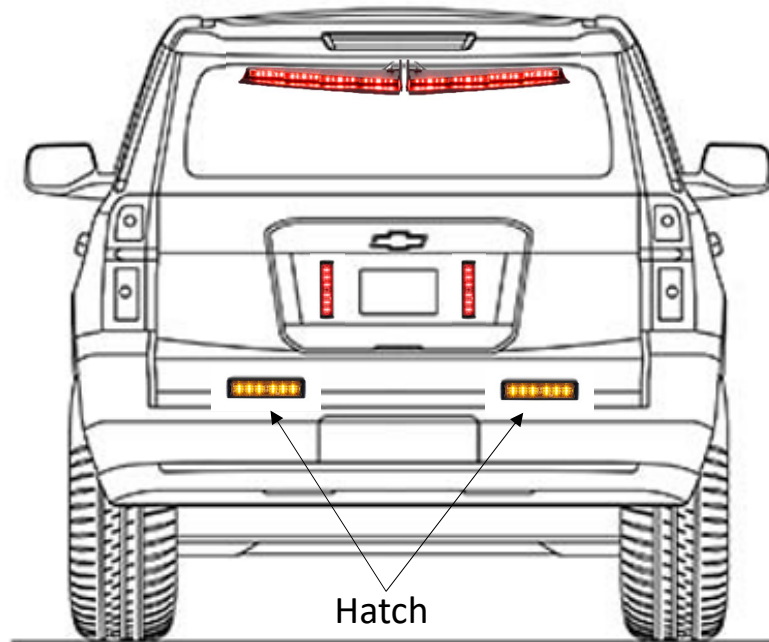

Chevy Tahoe
Fire / EMS

Chevy Tahoe
Fire / EMS

Chevy Tahoe
Fire / EMS

Chevy Tahoe
Fire / EMS

Chevy Tahoe
Fire / EMS— **Slick Top** Bill of Materials

Installed with Valet Service - Part Number: BPS-ST-RD-TH

QUANTITY	PRODUCT DESCRIPTION	LOCATION
1	PROFESSIONAL INSTALL PACKAGE (Install Supplies)	General Vehicle
1	VALR51J,STOCKED	Roof
1	KIT,HOOK,PURSUIT,CHEVY TAHOE,	Roof
1	PATHFINDER,100/200W,REMOTE	Console
1	SPKR,EMERG, 100W,PLASTIC,	Grille
1	BRKT KIT_DUAL_ES100C W LTS	Grille
1	RUMBLER SPKR	Grille
1	BRKT KIT_RUMBLER,TAH21	Grille
1	KIT_OBD INTERFACE MODULE,2021	General Vehicle
1	ON-SCENE SYNC,GPS/AMBIENT	General Vehicle
1	PATHFINDER 24-CHANNEL EXPANSIO	General Vehicle
4	DUAL COLOR,12-LED,RED/WHT	Grille/Intersection
4	DUAL COLOR,12-LED,RED/WHT	Running Board
2	KIT,WEDGE,MPS6	Running Board
2	DUAL COLOR,12-LED,RED/WHT	Cargo
2	KIT,L-BRKT,SINGLE HD,MS6	Cargo
2	TRI COLOR,18-LED,RED/AMB/WHT	Tag
2	TRI COLOR,18-LED,RED/AMB/WHT	Hatch
1	12.5″ Wide Medium Height Angled 22″ Vehicle-Specific Console for 2021-2022 Chevrolet Tahoe Police Pursuit Vehicle	Console
1	Self-Adjusting Double Cup Holder	Console
1	Side Mount Armrest	Console
1	3″ Accessory Pocket, 2.5″ Deep	Console
1	8.5″ Heavy-Duty Telescoping Pole, Side Mount	Computer
1	11″ Slide Out Locking Swing Arm with Low Profile Motion Device Adapter	Computer
1	R1900 with 3 Year Mobile Performance Essentials	Equipment Deck
1	Sharkee 7:1 Antennae	Roof