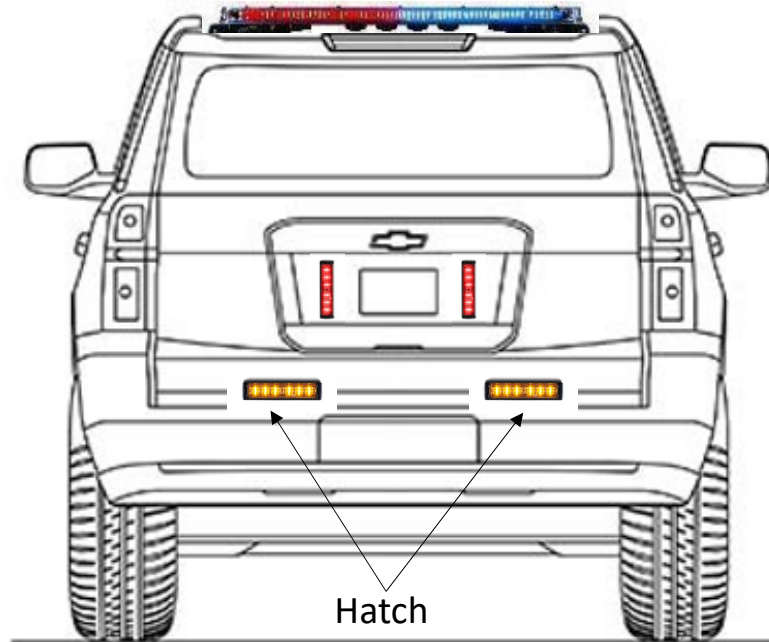

Chevy Tahoe
Fire / EMS

Chevy Tahoe
Fire / EMS – **Marked** Bill of Materials

Installed with Valet Service - Part Number: BPS-MK-RD-TH

QUANTITY	PRODUCT DESCRIPTION	LOCATION
1	VALR44J,STOCKED	DS Front Door
1	PROFESSIONAL INSTALL PACKAGE (Install Supplies)	General Vehicle
1	SIFMJS,STOCKED	Front Window
1	SIFMJH,STOCKED	Rear Window
1	PATHFINDER,100/200W,REMOTE	Console
1	SPKR,EMERG, 100W,PLASTIC,	Grille
1	BRKT KIT,ES100,MPS,20FPIU	Grille
1	RUMBLER SPKR	Grille
1	RUMB. BRKT KIT,FPIU20,NO-DRILL	Grille
1	OBD CABLE,FORD-PF INTERFACE,25F	General Vehicle
1	ON-SCENE SYNC,GPS/AMBIENT	General Vehicle
1	PATHFINDER 24-CHANNEL EXPANSIO	General Vehicle
2	TRI COLOR,18-LED,RED/AMB/WHT	Grille
1	BRKT KIT, MPSM6U, FPIU 2020,	Grille
2	TRI COLOR,18-LED,RED/AMB/WHT	Cargo
2	KIT,L-BRKT,SINGLE HD,MS6	Cargo
6	TRI COLOR,18-LED,RED/AMB/WHT	Running Board
2	KIT,WEDGE,MPS6	Running Board
2	TRI COLOR,18-LED,RED/AMB/WHT	Tag
2	TRI COLOR,18-LED,RED/AMB/WHT	Hatch
1	2020-2022 Ford Interceptor Utility Mid-Height Angled Console	Console
1	Self-Adjusting Double Cup Holder	Console
1	Side Mount Armrest	Console
1	3&#8243; Accessory Pocket, 2.5&#8243; Deep	Console
1	11&#8243; Slide Out Locking Swing Arm with Low Profile Motion Device Adapter	Computer
1	R1900 with 3 Year Mobile Performance Essentials	Equipment Deck
1	Sharkee 7:1 Antennae	Roof

* Vehicle is NOT included