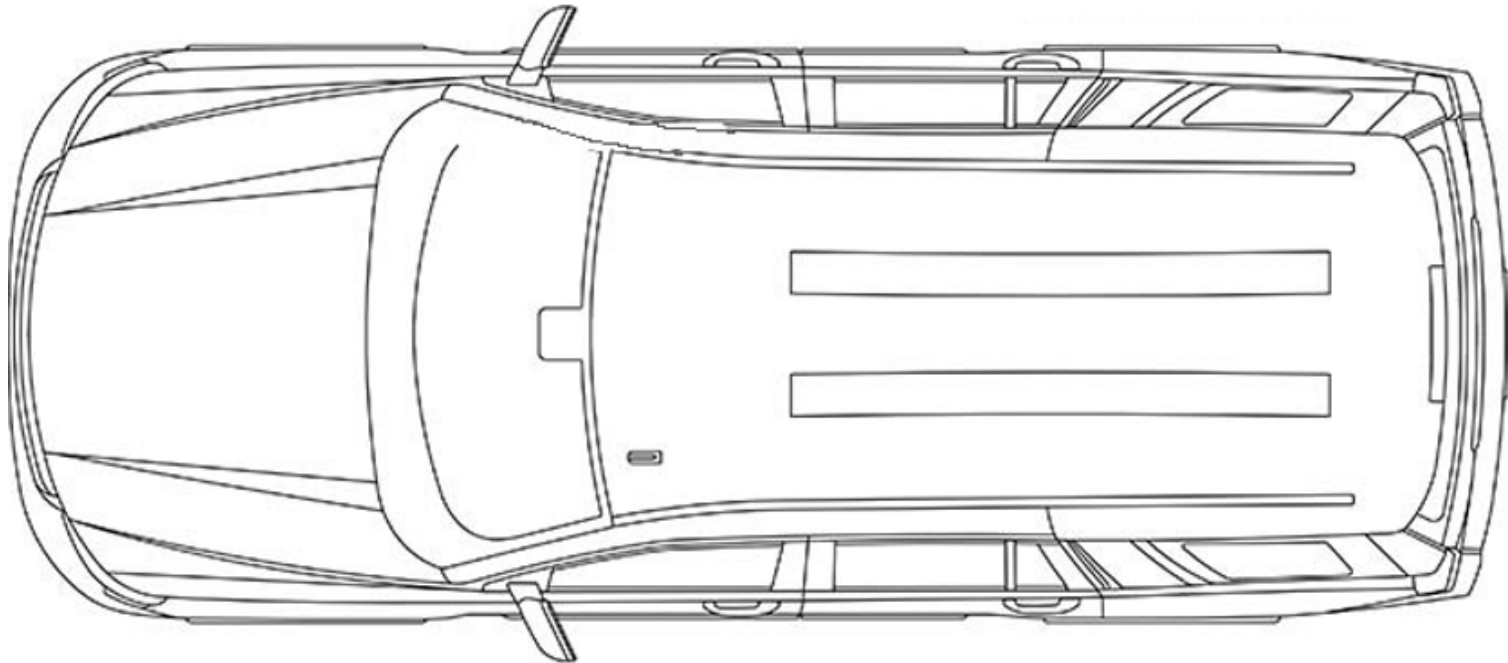

Chevy Tahoe
Fire / EMS

Chevy Tahoe
Fire / EMS

Chevy Tahoe
Fire / EMS

Chevy Tahoe
Fire / EMS

Chevy Tahoe
Fire / EMS— **Slick Top** Bill of Materials

Installed with Valet Service - Part Number: BPS-ST-RD-TH

QUANTITY	PRODUCT DESCRIPTION	LOCATION
1	PROFESSIONAL INSTALL PACKAGE (Install Supplies)	General Vehicle
1	VALR51J,STOCKED	Roof
1	KIT,HOOK,PURSUIT,CHEVY TAHOE,	Roof
1	PATHFINDER,100/200W,REMOTE	Console
1	SPKR,EMERG, 100W,PLASTIC,	Grille
1	BRKT KIT_DUAL_ES100C W LTS	Grille
1	RUMBLER SPKR	Grille
1	BRKT KIT_RUMBLER,TAH21	Grille
1	KIT_OBD INTERFACE MODULE,2021	General Vehicle
1	ON-SCENE SYNC,GPS/AMBIENT	General Vehicle
1	PATHFINDER 24-CHANNEL EXPANSIO	General Vehicle
4	DUAL COLOR,12-LED,RED/WHT	Grille/Intersection
4	DUAL COLOR,12-LED,RED/WHT	Running Board
2	KIT,WEDGE,MPS6	Running Board
2	DUAL COLOR,12-LED,RED/WHT	Cargo
2	KIT,L-BRKT,SINGLE HD,MS6	Cargo
2	TRI COLOR,18-LED,RED/AMB/WHT	Tag
2	TRI COLOR,18-LED,RED/AMB/WHT	Hatch
1	12.5″ Wide Medium Height Angled 22″ Vehicle-Specific Console for 2021-2022 Chevrolet Tahoe Police Pursuit Vehicle	Console
1	Self-Adjusting Double Cup Holder	Console
1	Side Mount Armrest	Console
1	3″ Accessory Pocket, 2.5″ Deep	Console
1	8.5″ Heavy-Duty Telescoping Pole, Side Mount	Computer
1	11″ Slide Out Locking Swing Arm with Low Profile Motion Device Adapter	Computer
1	R1900 with 3 Year Mobile Performance Essentials	Equipment Deck
1	Sharkee 7:1 Antennae	Roof