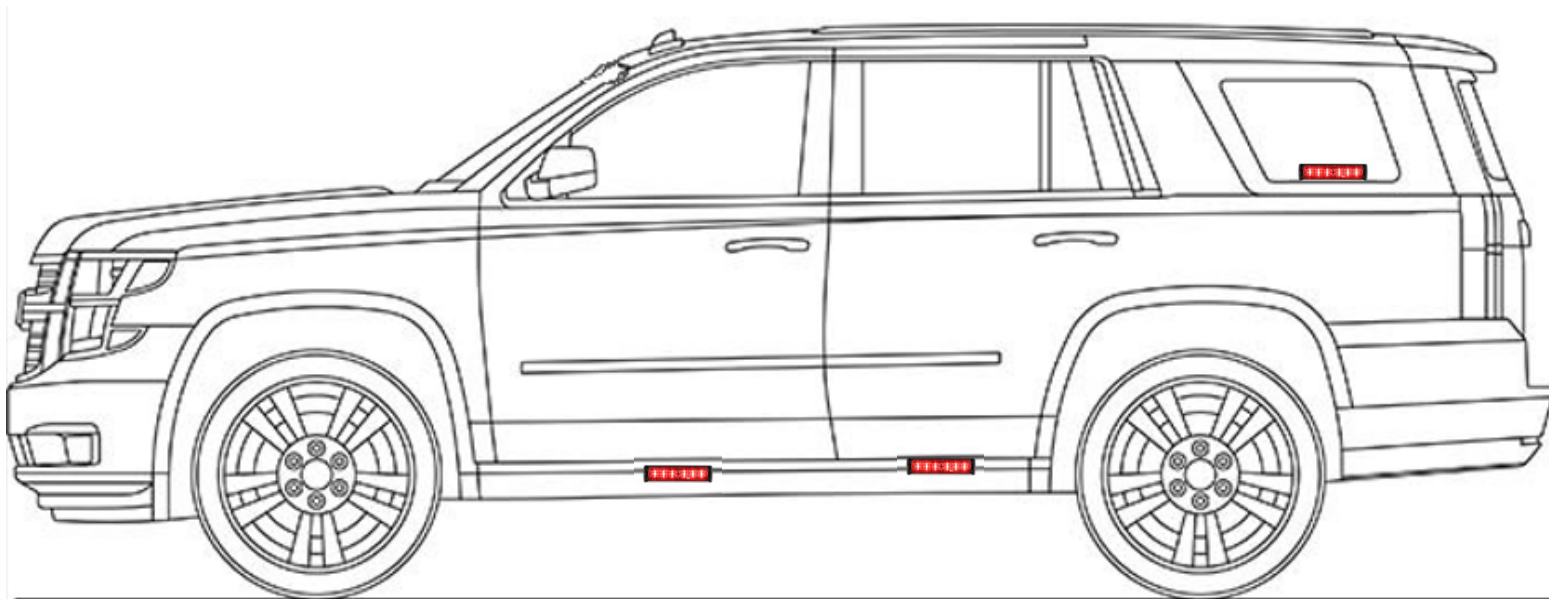

Chevy Tahoe
Fire / EMS