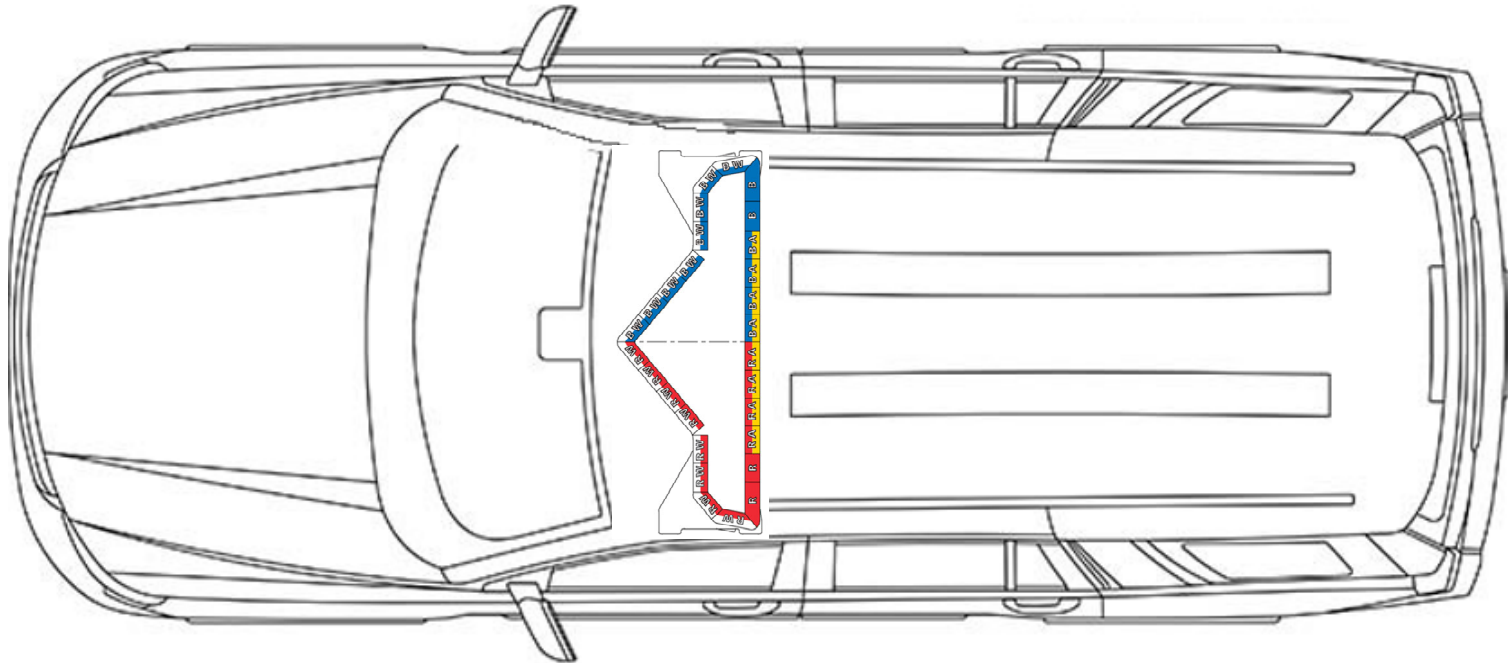

Chevy Tahoe
Fire / EMS