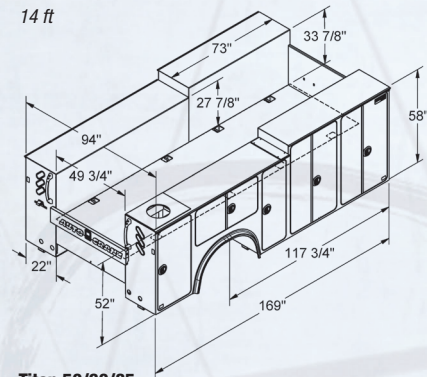

Titan 16

Available in:

- 9 ft and 11 ft body lengths
- Left Side Tall, Both Sides Tall, Both Sides Standard
- Right Side Crane and Left Side Crane

Titan 38

Available in:

- 9 ft and 11 ft body lengths
- Left Side Tall, Both Sides Tall, Both Sides Standard
- Right Side Crane and Left Side Crane

Titan 50/60/85

Available in:

- 11 ft and 14 ft body lengths
- 52 in & 58 in tall side-packs (11 ft bodies)
- Both Sides Tall (14 ft bodies)
- Right Side Crane and Left Side Crane

4707 N. Mingo Rd. Tulsa, OK 74117 USA | Phone: 800-777-2760 | Fax: 888-848-5445 | Web: autocrane.com