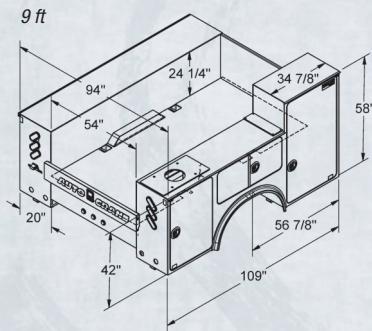

Account:

Terms:

Date: 07/05/22

Sales Rep Fred Seitz

QTY	DESCRIPTION	UNIT PRICE	EXT PRICE
<i>Autocrane Titan 16 Service Bodies</i>			
1.00	Titan 16 9' Service Body, 715320001 -60CA - Standard - RS Crane	\$17,099.00	\$17,099.00
1.00	Titan 16, 11' Service Body 715330001 84CA - Standard - RS Crane	\$19,569.00	\$19,569.00
<i>Autocrane Titan 38 Service bodies</i>			
1.00	Titan 38 - 9' Service Body 739770001	\$26,431.00	\$26,431.00
1.00	Titan 38 - 11' Service Body 739310011	\$27,043.00	\$27,043.00
<i>Autocrane Titan 50 Service Bodies</i>			
1.00	Titan 50 - 11' Body 560740001	\$28,875.00	\$28,875.00
1.00	Titan 50 - 14' Body 560750001	\$36,506.00	\$36,506.00
<i>Autocrane Titan 60 Service Bodies</i>			
1.00	Titan 60 - 11' Body 760710101	\$29,838.00	\$29,838.00
1.00	Titan 60 - 14' Body 760720001	\$37,900.00	\$37,900.00
<i>Autocrane Titan 85 Service Body</i>			
1.00	Titan 85 - 14' Body 772000206	\$39,763.00	\$39,763.00
1.00	Freight		
1.00			

Titan 16

Available in:

- 9 ft and 11 ft body lengths
- Left Side Tall, Both Sides Tall, Both Sides Standard
- Right Side Crane and Left Side Crane

Titan 38

Available in:

- 9 ft and 11 ft body lengths
- Left Side Tall, Both Sides Tall, Both Sides Standard
- Right Side Crane and Left Side Crane

Titan 50/60/85

Available in:

- 11 ft and 14 ft body lengths
- 52 in & 58 in tall side-packs (11 ft bodies)
- Both Sides Tall (14 ft bodies)
- Right Side Crane and Left Side Crane

4707 N. Mingo Rd. Tulsa, OK 74117 USA | Phone: 800-777-2760 | Fax: 888-848-5445 | Web: autocrane.com