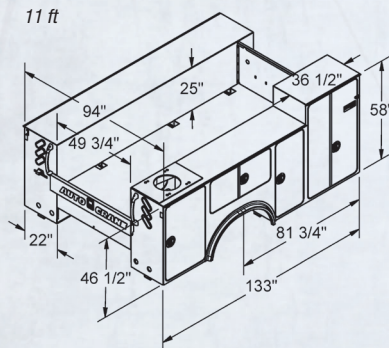

Chassis - Body - Crane Application

Make	Model	Body	Crane Application													
			EC-2/2x	EHC-32	EHC-4	EHC-5	EHC-6	HC-6	HC-7/7x	HC-8/8x	8406H	HC-9	HC-10/12s	HC-12	HC-14	
Ford	F350	Titan 16	X	X	X											
	F450	Titan 38	X	X	X	X	X	X	X	X						
	F550	Titan 38	X	X	X	X	X	X	X	X						
	F650	Titan 50				X	X	X	X	X	X					
		Titan 60										X	X			
	F750	Titan 60										X	X			
		Titan 85											X	X		
Chevy	4500 HD	Titan 38	X	X	X	X	X	X	X	X						
	5500 HD	Titan 38	X	X	X	X	X	X	X	X						
	6500 HD	Titan 38	X	X	X	X	X	X	X	X						
RAM	3500	Titan 16	X	X	X											
	4500	Titan 38	X	X	X	X	X	X	X	X						
	5500	Titan 38	X	X	X	X	X	X	X	X						
International	Terra Star	Titan 38	X	X	X	X	X	X	X	X						
	Dura Star 4100	Titan 38	X	X	X	X	X	X	X	X						
		Titan 50				X	X	X	X	X	X					
		Titan 60										X	X			
		Titan 85											X	X		
Kenworth	T170	Titan 38	X	X	X	X	X	X	X	X						
	T270	Titan 50				X	X	X	X	X	X					
		Titan 60										X	X			
	T370	Titan 85											X	X		
Freightliner	M2-106	Titan 38	X	X	X	X	X	X	X	X						
		Titan 50				X	X	X	X	X	X					
		Titan 60										X	X			
		Titan 85												X	X	
		Titan 85												X	X	
Peterbilt	330-335	Titan 85											X	X		
	340-389	Titan 85											X	X		
Crane Body		Titan 16	X	X	X											
		Titan 38	X	X	X	X	X	X	X	X						
		Titan 50				X	X	X	X	X	X					
		Titan 60										X	X			
		Titan 85												X	X	

Titan 16

Available in:

- 9 ft and 11 ft body lengths
- Left Side Tall, Both Sides Tall, Both Sides Standard
- Right Side Crane and Left Side Crane

Titan 38

Available in:

- 9 ft and 11 ft body lengths
- Left Side Tall, Both Sides Tall, Both Sides Standard
- Right Side Crane and Left Side Crane

Titan 50/60/85

Available in:

- 11 ft and 14 ft body lengths
- 52 in & 58 in tall side-packs (11 ft bodies)
- Both Sides Tall (14 ft bodies)
- Right Side Crane and Left Side Crane

4707 N. Mingo Rd. Tulsa, OK 74117 USA | Phone: 800-777-2760 | Fax: 888-848-5445 | Web: autocrane.com