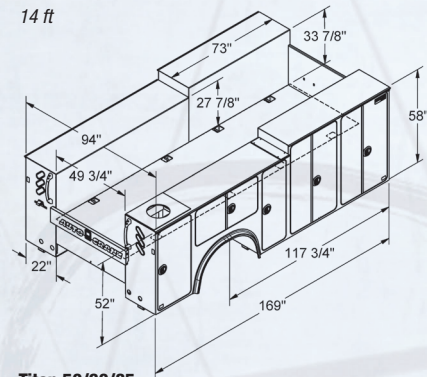

Titan 16

Available in:

- 9 ft and 11 ft body lengths
- Left Side Tall, Both Sides Tall, Both Sides Standard
- Right Side Crane and Left Side Crane

Titan 38

Available in:

- 9 ft and 11 ft body lengths
- Left Side Tall, Both Sides Tall, Both Sides Standard
- Right Side Crane and Left Side Crane

Titan 50/60/85

Available in:

- 11 ft and 14 ft body lengths
- 52 in & 58 in tall side-packs (11 ft bodies)
- Both Sides Tall (14 ft bodies)
- Right Side Crane and Left Side Crane