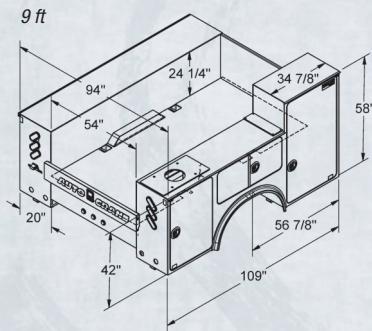

Account:

Terms:

Date: 07/05/22

Sales Rep Fred Seitz

QTY	DESCRIPTION	UNIT PRICE	EXT PRICE
<i>Autocrane Titan 16 Service Bodies</i>			
1.00	Titan 16 9' Service Body, 715320001 -60CA - Standard - RS Crane	\$17,099.00	\$17,099.00
1.00	Titan 16, 11' Service Body 715330001 84CA - Standard - RS Crane	\$19,569.00	\$19,569.00
<i>Autocrane Titan 38 Service bodies</i>			
1.00	Titan 38 - 9' Service Body 739770001	\$26,431.00	\$26,431.00
1.00	Titan 38 - 11' Service Body 739310011	\$27,043.00	\$27,043.00
<i>Autocrane Titan 50 Service Bodies</i>			
1.00	Titan 50 - 11' Body 560740001	\$28,875.00	\$28,875.00
1.00	Titan 50 - 14' Body 560750001	\$36,506.00	\$36,506.00
<i>Autocrane Titan 60 Service Bodies</i>			
1.00	Titan 60 - 11' Body 760710101	\$29,838.00	\$29,838.00
1.00	Titan 60 - 14' Body 760720001	\$37,900.00	\$37,900.00
<i>Autocrane Titan 85 Service Body</i>			
1.00	Titan 85 - 14' Body 772000206	\$39,763.00	\$39,763.00
1.00	Freight		
1.00			

Titan 16

Available in:

- 9 ft and 11 ft body lengths
- Left Side Tall, Both Sides Tall, Both Sides Standard
- Right Side Crane and Left Side Crane

Titan 38

Available in:

- 9 ft and 11 ft body lengths
- Left Side Tall, Both Sides Tall, Both Sides Standard
- Right Side Crane and Left Side Crane

Titan 50/60/85

Available in:

- 11 ft and 14 ft body lengths
- 52 in & 58 in tall side-packs (11 ft bodies)
- Both Sides Tall (14 ft bodies)
- Right Side Crane and Left Side Crane