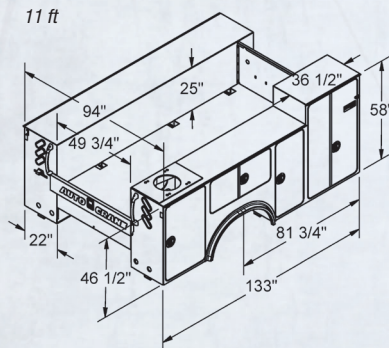

Chassis - Body - Crane Application

Make	Model	Body	Crane Application														
			EC-2/2x	EHC-32	EHC-4	EHC-5	EHC-6	HC-6	HC-7/7x	HC-8/8x	8406H	HC-9	HC-10/12s	HC-12	HC-14		
Ford	F350	Titan 16	X	X	X												
	F450	Titan 38	X	X	X	X	X	X	X	X							
	F550	Titan 38	X	X	X	X	X	X	X	X							
	F650	Titan 50				X	X	X	X	X	X						
		Titan 60											X	X			
	F750	Titan 60											X	X			
		Titan 85												X	X		
Chevy	4500 HD	Titan 38	X	X	X	X	X	X	X	X							
	5500 HD	Titan 38	X	X	X	X	X	X	X	X							
	6500 HD	Titan 38	X	X	X	X	X	X	X	X							
RAM	3500	Titan 16	X	X	X												
	4500	Titan 38	X	X	X	X	X	X	X	X							
	5500	Titan 38	X	X	X	X	X	X	X	X							
International	Terra Star	Titan 38	X	X	X	X	X	X	X	X							
	Dura Star 4100	Titan 38	X	X	X	X	X	X	X	X							
		Titan 50				X	X	X	X	X	X						
		Titan 60											X	X			
		Titan 85												X	X		
Kenworth	T170	Titan 38	X	X	X	X	X	X	X	X							
	T270	Titan 50				X	X	X	X	X	X						
		Titan 60											X	X			
T370	Titan 85													X	X		
Freightliner	M2-106	Titan 38	X	X	X	X	X	X	X	X							
		Titan 50				X	X	X	X	X	X						
		Titan 60											X	X			
		Titan 85													X	X	
		Titan 85													X	X	
Peterbilt	330-335	Titan 85												X	X		
	340-389	Titan 85												X	X		
Crane Body		Titan 16	X	X	X												
		Titan 38	X	X	X	X	X	X	X	X	X						
		Titan 50				X	X	X	X	X	X	X					
		Titan 60												X	X		
		Titan 85														X	X

Titan 16

Available in:

- 9 ft and 11 ft body lengths
- Left Side Tall, Both Sides Tall, Both Sides Standard
- Right Side Crane and Left Side Crane

Titan 38

Available in:

- 9 ft and 11 ft body lengths
- Left Side Tall, Both Sides Tall, Both Sides Standard
- Right Side Crane and Left Side Crane

Titan 50/60/85

Available in:

- 11 ft and 14 ft body lengths
- 52 in & 58 in tall side-packs (11 ft bodies)
- Both Sides Tall (14 ft bodies)
- Right Side Crane and Left Side Crane