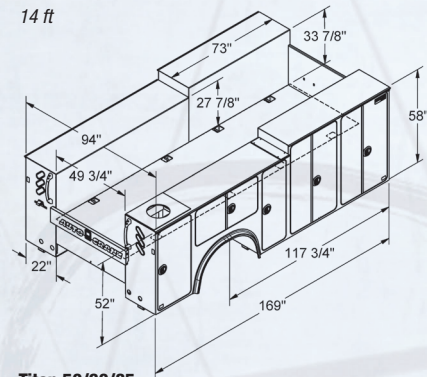

### Titan 16

Available in:

- 9 ft and 11 ft body lengths
- Left Side Tall, Both Sides Tall, Both Sides Standard
- Right Side Crane and Left Side Crane

### Titan 38

Available in:

- 9 ft and 11 ft body lengths
- Left Side Tall, Both Sides Tall, Both Sides Standard
- Right Side Crane and Left Side Crane

### Titan 50/60/85

Available in:

- 11 ft and 14 ft body lengths
- 52 in & 58 in tall side-packs (11 ft bodies)
- Both Sides Tall (14 ft bodies)
- Right Side Crane and Left Side Crane

4707 N. Mingo Rd. Tulsa, OK 74117 USA | Phone: 800-777-2760 | Fax: 888-848-5445 | Web: autocrane.com