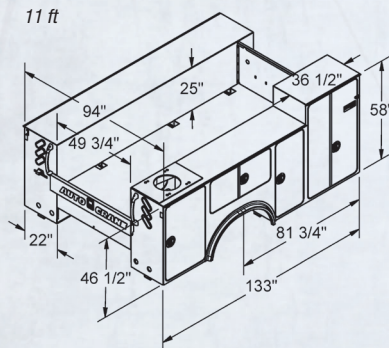

## Chassis - Body - Crane Application

Make	Model	Body	Crane Application														
			EC-2/2x	EHC-32	EHC-4	EHC-5	EHC-6	HC-6	HC-7/7x	HC-8/8x	8406H	HC-9	HC-10/12s	HC-12	HC-14		
Ford	F350	Titan 16	X	X	X												
	F450	Titan 38	X	X	X	X	X	X	X	X							
	F550	Titan 38	X	X	X	X	X	X	X	X							
	F650	Titan 50				X	X	X	X	X	X						
		Titan 60											X	X			
	F750	Titan 60											X	X			
		Titan 85													X	X	
Chevy	4500 HD	Titan 38	X	X	X	X	X	X	X	X							
	5500 HD	Titan 38	X	X	X	X	X	X	X	X							
	6500 HD	Titan 38	X	X	X	X	X	X	X	X							
RAM	3500	Titan 16	X	X	X												
	4500	Titan 38	X	X	X	X	X	X	X	X							
	5500	Titan 38	X	X	X	X	X	X	X	X							
International	Terra Star	Titan 38	X	X	X	X	X	X	X	X							
	Dura Star 4100	Titan 38	X	X	X	X	X	X	X	X							
		Titan 50				X	X	X	X	X	X						
		Titan 60											X	X			
		Titan 85													X	X	
Kenworth	T170	Titan 38	X	X	X	X	X	X	X	X							
	T270	Titan 50				X	X	X	X	X	X						
		Titan 60											X	X			
T370	Titan 85														X	X	
Freightliner	M2-106	Titan 38	X	X	X	X	X	X	X	X							
		Titan 50				X	X	X	X	X	X						
		Titan 60											X	X			
		Titan 85														X	X
		Titan 85														X	X
Peterbilt	330-335	Titan 85													X	X	
	340-389	Titan 85													X	X	
<b>Crane Body</b>		Titan 16	X	X	X												
		Titan 38	X	X	X	X	X	X	X	X							
		Titan 50				X	X	X	X	X	X						
		Titan 60												X	X		
		Titan 85															X

### Titan 16

Available in:

- 9 ft and 11 ft body lengths
- Left Side Tall, Both Sides Tall, Both Sides Standard
- Right Side Crane and Left Side Crane

### Titan 38

Available in:

- 9 ft and 11 ft body lengths
- Left Side Tall, Both Sides Tall, Both Sides Standard
- Right Side Crane and Left Side Crane

### Titan 50/60/85

Available in:

- 11 ft and 14 ft body lengths
- 52 in & 58 in tall side-packs (11 ft bodies)
- Both Sides Tall (14 ft bodies)
- Right Side Crane and Left Side Crane

4707 N. Mingo Rd. Tulsa, OK 74117 USA | Phone: 800-777-2760 | Fax: 888-848-5445 | Web: autocrane.com