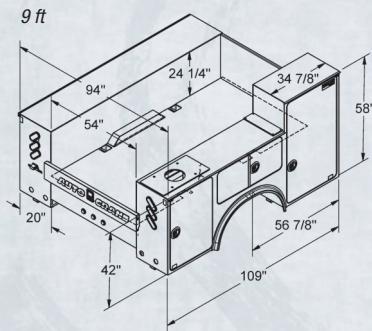

Account:

Terms:

Date: 07/05/22

Sales Rep Fred Seitz

QTY	DESCRIPTION	UNIT PRICE	EXT PRICE
<i>Autocrane Titan 16 Service Bodies</i>			
1.00	Titan 16 9' Service Body, 715320001 -60CA - Standard - RS Crane	\$17,099.00	\$17,099.00
1.00	Titan 16, 11' Service Body 715330001 84CA - Standard - RS Crane	\$19,569.00	\$19,569.00
<i>Autocrane Titan 38 Service bodies</i>			
1.00	Titan 38 - 9' Service Body 739770001	\$26,431.00	\$26,431.00
1.00	Titan 38 - 11' Service Body 739310011	\$27,043.00	\$27,043.00
<i>Autocrane Titan 50 Service Bodies</i>			
1.00	Titan 50 - 11' Body 560740001	\$28,875.00	\$28,875.00
1.00	Titan 50 - 14' Body 560750001	\$36,506.00	\$36,506.00
<i>Autocrane Titan 60 Service Bodies</i>			
1.00	Titan 60 - 11' Body 760710101	\$29,838.00	\$29,838.00
1.00	Titan 60 - 14' Body 760720001	\$37,900.00	\$37,900.00
<i>Autocrane Titan 85 Service Body</i>			
1.00	Titan 85 - 14' Body 772000206	\$39,763.00	\$39,763.00
1.00	Freight		
1.00			

### Titan 16

Available in:

- 9 ft and 11 ft body lengths
- Left Side Tall, Both Sides Tall, Both Sides Standard
- Right Side Crane and Left Side Crane

### Titan 38

Available in:

- 9 ft and 11 ft body lengths
- Left Side Tall, Both Sides Tall, Both Sides Standard
- Right Side Crane and Left Side Crane

### Titan 50/60/85

Available in:

- 11 ft and 14 ft body lengths
- 52 in & 58 in tall side-packs (11 ft bodies)
- Both Sides Tall (14 ft bodies)
- Right Side Crane and Left Side Crane

4707 N. Mingo Rd. Tulsa, OK 74117 USA | Phone: 800-777-2760 | Fax: 888-848-5445 | Web: autocrane.com