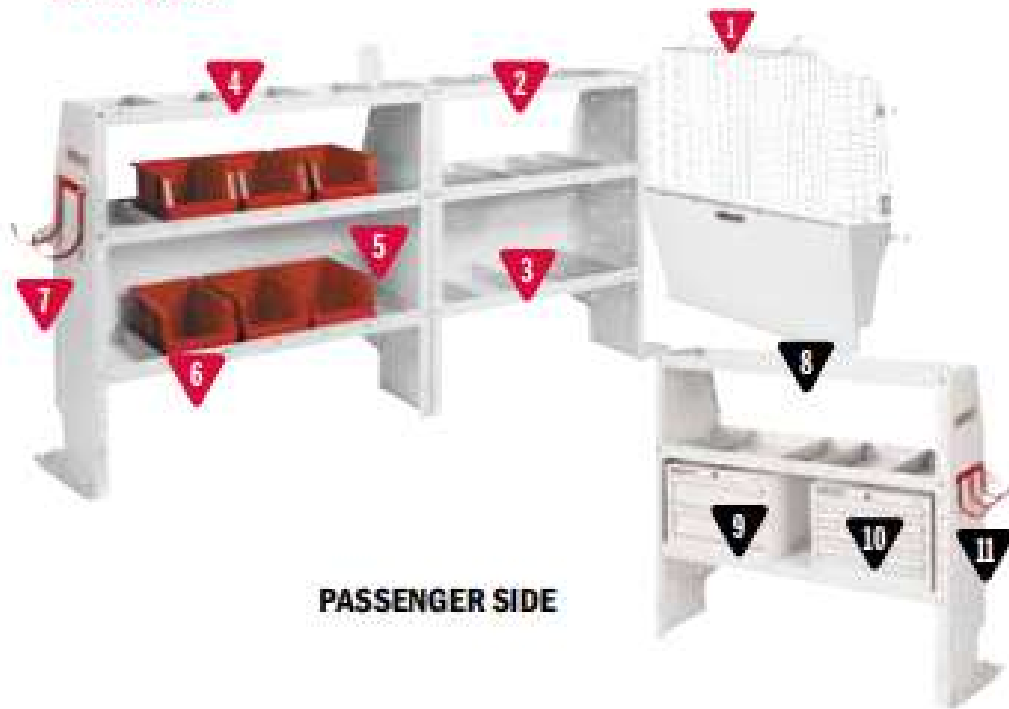

GENERAL SERVICE / CONTRACTOR

600-8351 General Service/Contractor Package

DRIVER SIDE

PASSENGER SIDE

MODEL	DESCRIPTION	QUANTITY
1	96113-3-01 Mesh Bulkhead - Metris	1
2	9353-3-03 Adjustable 3 Shelf Unit (36" x 44" x 13½")	2
3	9603-3-01 Accessory Back Panel (for 36" shelf unit 14½" tall)	1
4	9354-3-03 Adjustable 3 Shelf Unit (42" x 44" x 13½")	1
5	9604-3-01 Accessory Back Panel (for 42" shelf unit 14½" tall)	2
6	9859-7-01 REDZONE Medium 6 Bin Set (13")	1
7	9892-7-01 REDZONE 2 Hook Holder (5" diameter)	1
8	9354-3-03 Adjustable 3 Shelf Unit (42" x 44" x 13½")	1
9	9912-3-02 2 Drawer Cabinet (16" x 14" x 12")	1
10	9914-3-02 4 Drawer Cabinet (16" x 14" x 12")	1
11	9893-7-01 REDZONE 3 Hook Cord or Tool Holder	1
*12	9753-3-01 Van Shelf Mounting Kit (for Metris)	1

* Not Shown