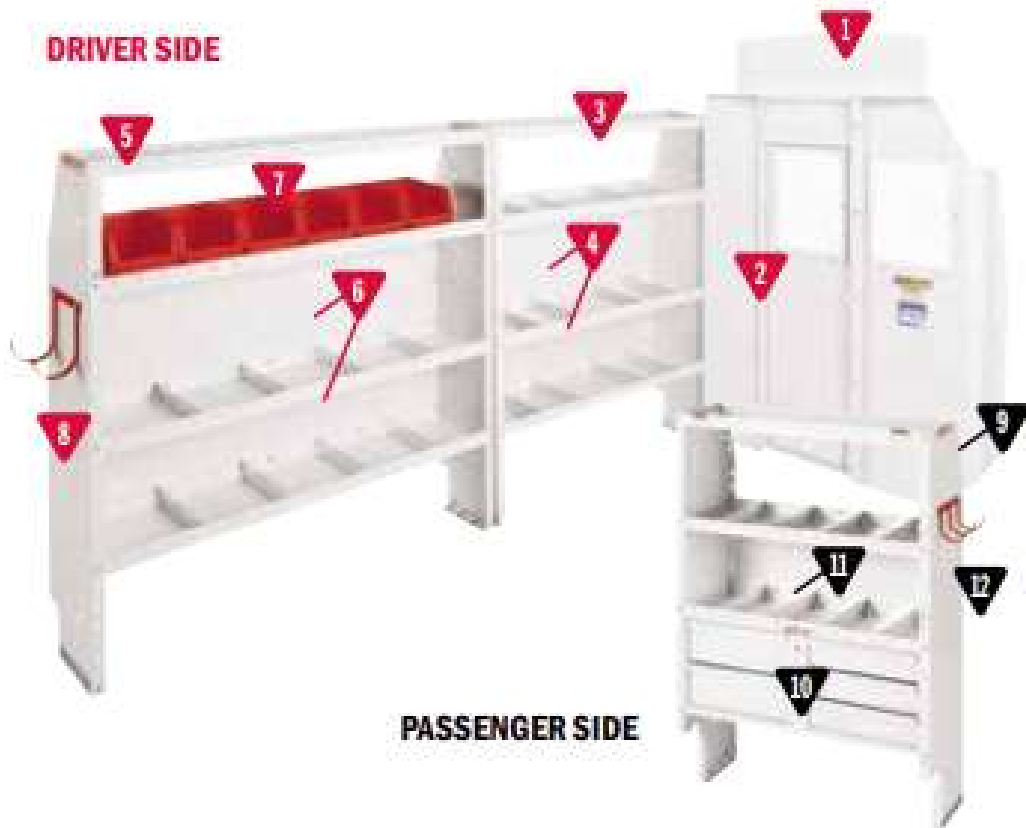

GENERAL SERVICE / CONTRACTOR

600-8411L General Service/Contractor Package

DRIVER SIDE

PASSENGER SIDE

MODEL	DESCRIPTION	QUANTITY
1	96322-3-01 Screen Bulkhead - Transit High-Roof	1
2	96901-3-01 Swing Door Conversion Kit	1
3	9375-3-03 Adjustable 4 Shelf Unit (52" x 60" x 13½")	1
4	9605-3-01 Accessory Back Panel (for 52" Shelf Unit 14½" tall)	2
5	9376-3-03 Adjustable 4 Shelf Unit (60" x 60" x 13½")	1
6	9606-3-01 Accessory Back Panel (for 60" Shelf Unit 14½" tall)	2
7	9859-7-01 REDZONE Medium 6 Bin Set (13	1
8	9892-7-01 REDZONE 2 Hook Holder (5" diameter)	1
9	9391-3-03 Heavy Duty Shelf Unit for Secure Storage Modules - 42" x 60" x 16"	1
10	9045-3-02 5-Drawer Secure Storage Module (42" x 17" x 16")	1
11	9604-3-01 Accessory Back Panel (for 42" Shelf Unit 14½" tall)	1
12	9893-7-01 REDZONE 3-Hook Cord or Tool Holder	1
*13	975104-3-01 Van Shelf Mounting Kit - Transit 148" WB	1

* Not Shown