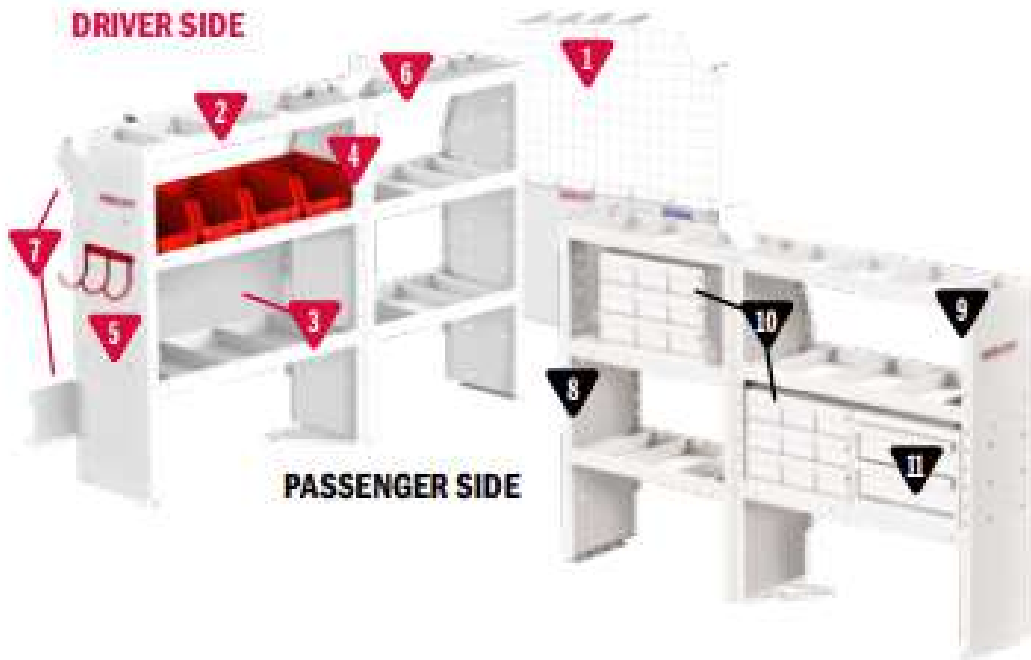

* Not Shown

GENERAL SERVICE / CONTRACTOR

600-8121L General Service/Contractor Package

MODEL	DESCRIPTION	QUANTITY
1	96102-3-01 Screen Bulkhead - Full Size Van	1
2	96901-3-01 Swing Door Conversion Kit	1
3	9355-3-03 Adjustable 3 Shelf Unit (52" x 44" x 13 1/2")	1
4	9605-3-01 Accessory Back Panel (for 52" shelf unit 14 1/2" tall)	1
5	9356-3-03 Adjustable 4 Shelf Unit (60" x 44" x 13 1/2")	1
6	9606-3-01 Accessory Back Panel (for 60" shelf unit 14 1/2" tall)	1
7	9859-7-01 REDZONE Medium 6 Bin Set (13")	1
8	9892-7-01 REDZONE 2 Hook Holder (5" diameter)	1
9	9381-3-03 Heavy Duty Shelf Unit (for Secure Storage Modules - 42" x 44" x 16")	1
10	9045-3-02 5 Drawer Secure Storage Module (42" x 17" x 16")	1
11	9604-3-01 Accessory Back Panel (for 42" shelf unit 14 1/2" tall)	1
12	9893-7-01 REDZONE 3 Hook Cord or Tool Holder	1
*13	975402-3-01 Van Shelf Mounting Kit - Chevy Express 155" WB	1

* Not Shown

GENERAL SERVICE

600-8321 General Service Package

MODEL	DESCRIPTION	QUANTITY
1	96114-3-01 Mesh Bulkhead - Chevy City Express	1
2	9353-3-03 Adjustable 3 Shelf Unit (36" x 44" x 13½")	1
3	9603-3-01 Accessory Back Panel for 36" Shelf Unit (14½" tall)	1
4	9859-7-01 REDZONE Medium 6 Bin Set (13")	1
5	9893-7-01 REDZONE 2 Hook Holder (5" diameter)	1
6	9352-3-03 Adjustable 3 Shelf Unit (28" x 44" x 13½")	1
7	975403-3-01 Driver Side Shelf Mounting Kit - City Express	1
8	9352-3-03 Adjustable 3 Shelf Unit (28" x 44" x 13½")	1
9	9353-3-03 Adjustable 3 Shelf Unit (36" x 44" x 13½")	1
10	9909-3-02 Parts Cabinet 9 Bin Set (16" x 14" x 12")	2
11	9912-3-02 2 Drawer Cabinet (16" x 14" x 12")	1
*12	975404-3-01 Passenger Side Mounting Kit - City Express/NV200	1