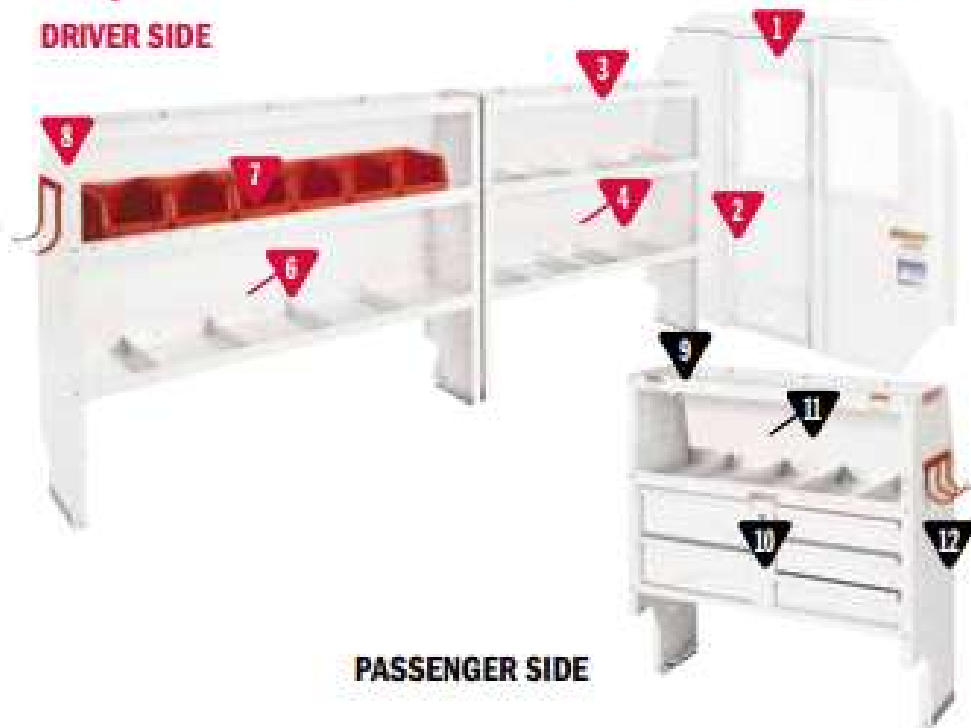

GENERAL SERVICE / CONTRACTOR

600-8111L General Service/Contractor Package

DRIVER SIDE

PASSENGER SIDE

MODEL	DESCRIPTION	QUANTITY
1	96302-3-01 Screen Bulkhead - Low-Roof Transit	1
2	96901-3-01 Swing Door Conversion Kit	1
3	9355-3-03 Adjustable 3 Shelf Unit (52" x 44" x 13½")	1
4	9605-3-01 Accessory Back Panel (for 52" Shelf Unit 14½" tall)	1
5	9356-3-03 Adjustable 3 Shelf Unit (60" x 44" x 13-½")	1
6	9606-3-01 Accessory Back Panel (for 60" Shelf Unit 14½" tall)	1
7	9859-7-01 REDZONE Medium 6 Bin Set (13)	1
8	9892-7-01 REDZONE 2 Hook Holder (5" diameter)	1
9	9381-3-03 Heavy Duty Shelf Unit (for Secure Storage Modules - 42" x 44" x 16")	1
10	9045-3-02 5 Drawer Secure Storage Module (42" x 17" x 16")	1
11	9604-3-01 Accessory Back Panel (for 42" Shelf Unit 14½" tall)	1
12	9893-7-01 REDZONE 3 Hook Cord or Tool Holder	1
*13	975102-3-01 Van Shelf Mounting Kit - Transit 148" WB LR)	1

* Not Shown

GENERAL SERVICE / CONTRACTOR

600-8111R General Service/Contractor Package

DRIVER SIDE

PASSENGER SIDE

MODEL	DESCRIPTION	QUANTITY
1	96302-3-01 Screen Bulkhead - Low-Roof Transit	1
2	96901-3-01 Swing Door Conversion Kit	1
3	9354-3-03 Adjustable 3 Shelf Unit (42" x 44" x 13½")	1
4	9604-3-01 Accessory Back Panel (for 42" Shelf Unit 14½" tall)	1
5	9355-3-03 Adjustable 3 Shelf Unit (52" x 44" x 13½")	1
6	9605-3-01 Accessory Back Panel (for 52" Shelf Unit 14½" tall)	1
7	9859-7-01 Medium 6 Bin Set (13")	1
8	9892-7-01 REDZONE 2 Hook Cord or Tool Holder	1
9	9381-3-03 Heavy Duty Shelf Unit (for Secure Storage Modules - 42" x 44" x 16")	1
10	9045-3-02 5 Drawer Secure Storage Module (42" x 17" x 16")	1
11	9604-3-01 Accessory Back Panel (for 42" Shelf Unit 14½" tall)	1
12	9893-7-01 REDZONE 3 Hook Cord or Tool Holder	1
*13	975101-3-01 Van Shelf Mounting Kit - Transit 130" WB LR	1