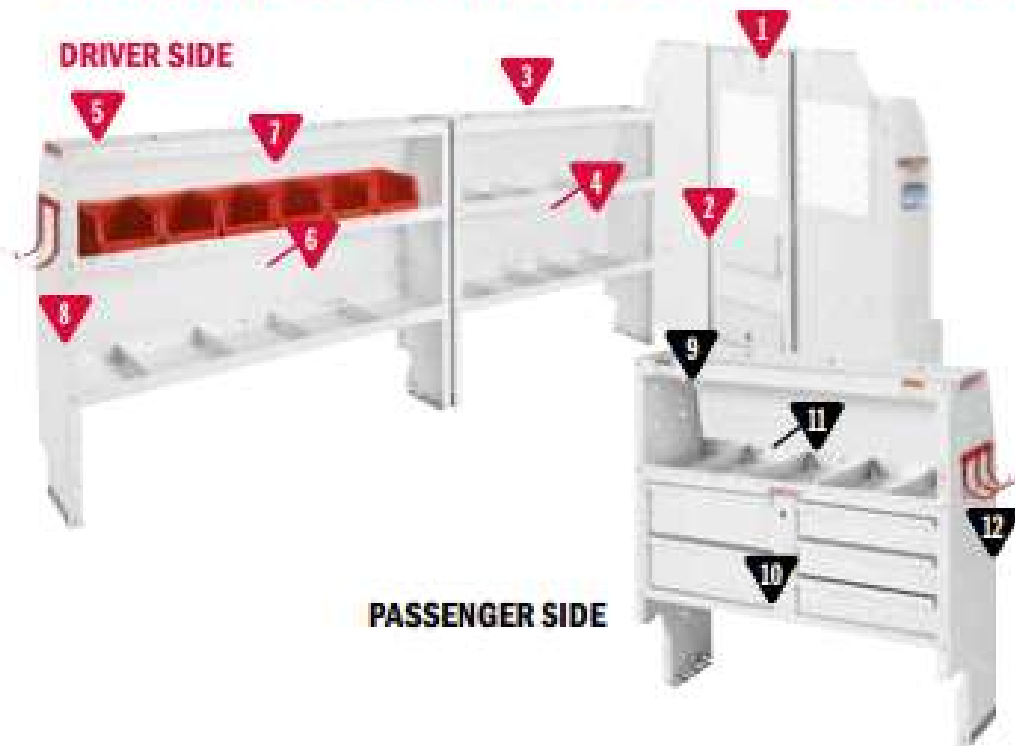

* Not Shown

GENERAL SERVICE / CONTRACTOR

600-8121R General Service/Contractor Package

DRIVER SIDE

PASSENGER SIDE

MODEL	DESCRIPTION	QUANTITY
1	96102-3-01 Screen Bulkhead - GM Full Size Van	1
2	96901-3-01 Swing Door Conversion Kit	1
3	9354-3-03 Adjustable 3 Shelf Unit (42" x 44" x 13½")	1
4	9604-3-01 Accessory Back Panel (for 42" Shelf Unit 14½" tall)	1
5	9355-3-03 Adjustable 4 Shelf Unit (52" x 44" x 13½")	1
6	9605-3-01 Accessory Back Panel (for 52" Shelf Unit 14½" tall)	1
7	9859-7-01 REDZONE Medium 6 Bin Set (13")	1
8	9892-7-01 REDZONE 2 Hook Holder (5" diameter)	1
9	9381-3-03 Heavy Duty Shelf Unit (for Secure Storage Modules - 42" x 44" x 16")	1
10	9045-3-02 5 Drawer Secure Storage Module (42" x 17" x 16")	1
11	9604-3-01 Accessory Back Panel (for 42" Shelf Unit 14½" tall)	1
12	9893-7-01 REDZONE 3 Hook Cord or Tool Holder	1
*13	975401-3-01 Van Shelf Mounting Kit - Chevy Express 155" WB	1

* Not Shown

GENERAL SERVICE / CONTRACTOR

600-8121L General Service/Contractor Package

MODEL	DESCRIPTION	QUANTITY
1	96102-3-01 Screen Bulkhead - Full Size Van	1
2	96901-3-01 Swing Door Conversion Kit	1
3	9355-3-03 Adjustable 3 Shelf Unit (52" x 44" x 13 1/2")	1
4	9605-3-01 Accessory Back Panel (for 52" shelf unit 14 1/2" tall)	1
5	9356-3-03 Adjustable 4 Shelf Unit (60" x 44" x 13 1/2")	1
6	9606-3-01 Accessory Back Panel (for 60" shelf unit 14 1/2" tall)	1
7	9859-7-01 REDZONE Medium 6 Bin Set (13")	1
8	9892-7-01 REDZONE 2 Hook Holder (5" diameter)	1
9	9381-3-03 Heavy Duty Shelf Unit (for Secure Storage Modules - 42" x 44" x 16")	1
10	9045-3-02 5 Drawer Secure Storage Module (42" x 17" x 16")	1
11	9604-3-01 Accessory Back Panel (for 42" shelf unit 14 1/2" tall)	1
12	9893-7-01 REDZONE 3 Hook Cord or Tool Holder	1
*13	975402-3-01 Van Shelf Mounting Kit - Chevy Express 155" WB	1