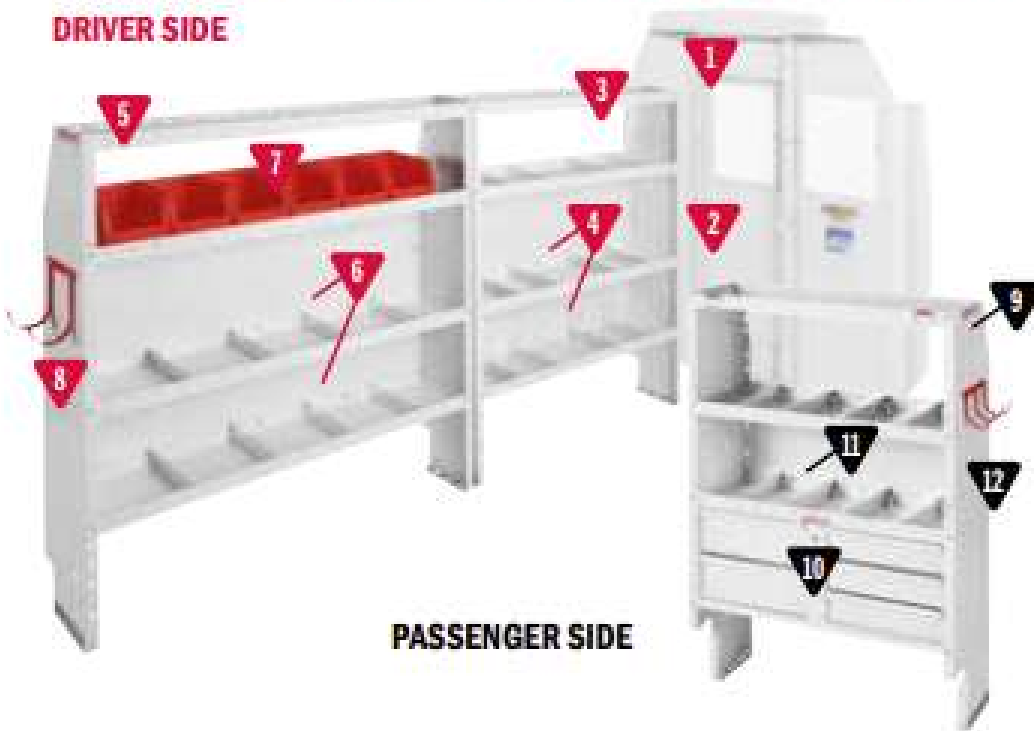

* Not Shown

GENERAL SERVICE / CONTRACTOR

600-8441X General Service/Contractor Package

DRIVER SIDE

PASSENGER SIDE

MODEL	DESCRIPTION	QUANTITY
1	96142-3-01 Screen Bulkhead - ProMaster®	1
2	96901-3-01 Swing Door Conversion Kit	1
3	9373-3-03 Adjustable 4 Shelf Unit (36" x 60" x 13½")	2
4	9603-3-01 Accessory Back Panel (for 36" Shelf Unit 14½" tall)	4
5	9376-3-03 Adjustable 4 Shelf Unit (60" x 60" x 13½")	1
6	9606-3-01 Accessory Back Panel (for 60" Shelf Unit 14½" tall)	2
7	9859-7-01 REDZONE Medium 6 Bin Set (13")	1
8	9892-7-01 REDZONE 2 Hook Holder (5" diameter)	1
9	9375-3-03 Adjustable 4 Shelf Unit (52" x 60" x 13½")	1
10	9912-3-02 2 Drawer Cabinet (16" x 14" x 12")	1
11	9909-3-02 Parts Cabinet 9 Bin (16" x 12" x 12")	1
12	9914-3-02 4 Drawer Cabinet (16" x 14" x 12")	1
13	9605-3-01 Accessory Back Panel (for 52" Shelf Unit 14½" tall)	2
14	9893-7-01 REDZONE 3 Hook Cord or Tool Holder	1
*15	975204-3-01 Van Shelf Mounting Kit - ProMaster 159" EXT WB	1

* Not Shown

GENERAL SERVICE / CONTRACTOR

DRIVER SIDE

PASSENGER SIDE

600-8441L General Service/Contractor Package

MODEL	DESCRIPTION	QUANTITY
1	96142-3-01 Screen Bulkhead - ProMaster®	1
2	96901-3-01 Swing Door Conversion Kit	1
3	9375-3-03 Adjustable 4 Shelf Unit (52" x 60" x 13½")	1
4	9605-3-01 Accessory Back Panel (for 52" Shelf Unit - 14½" tall)	2
5	9376-3-03 Adjustable 4 Shelf Unit (60" x 60" x 13½")	1
6	9606-3-01 Accessory Back Panel (for 60" Shelf Unit - 14½" tall)	2
7	9859-7-01 REDZONE Medium 6 Bin Set (13")	1
8	9892-7-01 REDZONE 2 Hook Holder (5" diameter)	1
9	9391-3-03 Heavy Duty Shelf Unit (for Secure Storage Modules - 42" x 60" x 16")	1
10	9045-3-02 5 Drawer Secure Storage Module (42" x 17" x 16")	1
11	9604-3-01 Accessory Back Panel (for 42" Shelf Unit 14½" tall)	1
12	9893-7-01 REDZONE 3 Hook Cord or Tool Holder	1
*13	975203-3-01 Van Shelf Mounting Kit - ProMaster 159" WB	1