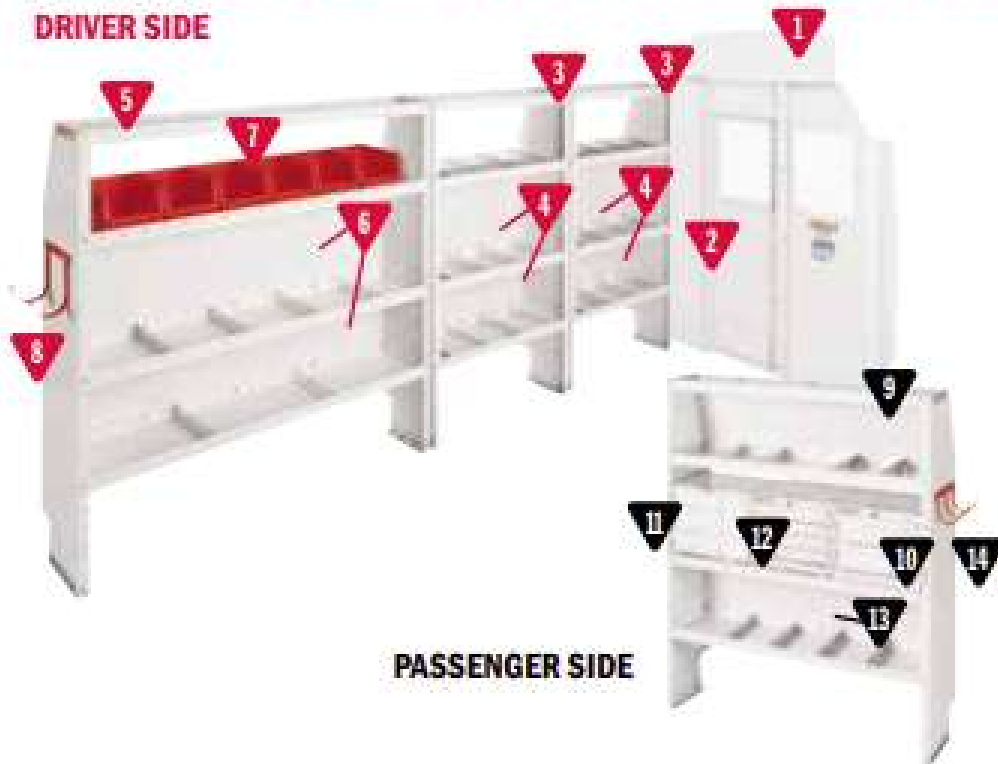

* Not Shown

GENERAL SERVICE / CONTRACTOR

600-8451R General Service/Contractor Package

DRIVER SIDE

PASSENGER SIDE

MODEL	DESCRIPTION	QUANTITY
1	96122-3-01 Screen Bulkhead - Sprinter	1
2	96901-3-01 Swing Door Conversion Kit	1
3	9375-3-03 Adjustable 4 Shelf Unit (52" x 60" x 13½")	1
4	9605-3-01 Accessory Back Panel (for 52" shelf unit 14½" tall)	2
5	9376-3-03 Adjustable 4 Shelf Unit (60" x 60" x 13½")	1
6	9606-3-01 Accessory Back Panel (for 60" shelf unit 14½" tall)	2
7	9859-7-01 REDZONE Medium 6 Bin Set (13")	1
8	9892-7-01 REDZONE 2 Hook Holder (5" diameter)	1
9	9391-3-03 Heavy Duty Shelf Unit (for Secure Storage Modules - 42" x 60" x 16")	1
10	9045-3-02 5 Drawer Secure Storage Module (42" x 17" x 16")	1
11	9604-3-01 Accessory Back Panel (for 42" shelf unit 14½" tall)	1
12	9893-7-01 REDZONE 3 Hook Card or Tool Holder	1
*13	975301-3-01 Van Shelf Mounting Kit - Sprinter 144" WB	1

* Not Shown

GENERAL SERVICE / CONTRACTOR

600-8451L General Service/Contractor Package

DRIVER SIDE

PASSENGER SIDE

MODEL	DESCRIPTION	QUANTITY
1	96122-3-01 Screen Bulkhead - Sprinter	1
2	96901-3-01 Swing Door Conversion Kit	1
3	9373-3-03 Adjustable 4 Shelf Unit (36" x 60" x 13½")	2
4	9603-3-01 Accessory Back Panel (for 36" shelf unit 14½" tall)	4
5	9376-3-03 Adjustable 4 Shelf Unit (60" x 60" x 13½")	1
6	9606-3-01 Accessory Back Panel (for 60" shelf unit 14½" tall)	2
7	9859-7-01 REDZONE Medium 6 Bin Set (13")	1
8	9892-7-01 REDZONE 2 Hook Holder (5" diameter)	1
9	9375-3-03 Adjustable 4 Shelf Unit (52" x 60" x 13½")	1
10	9912-3-02 2 Drawer Cabinet (16" x 14" x 12")	1
11	9909-3-02 Parts Cabinet 9 Bin (16" x 12" x 12")	1
12	9914-3-02 4 Drawer Cabinet (16" x 14" x 12")	1
13	9605-3-01 Accessory Back Panel (for 52" shelf unit 14½" tall)	2
14	9893-7-01 REDZONE 3 Hook Cord or Tool Holder	1
*15	975302-3-01 Van Shelf Mounting Kit - Sprinter 170" WB	1