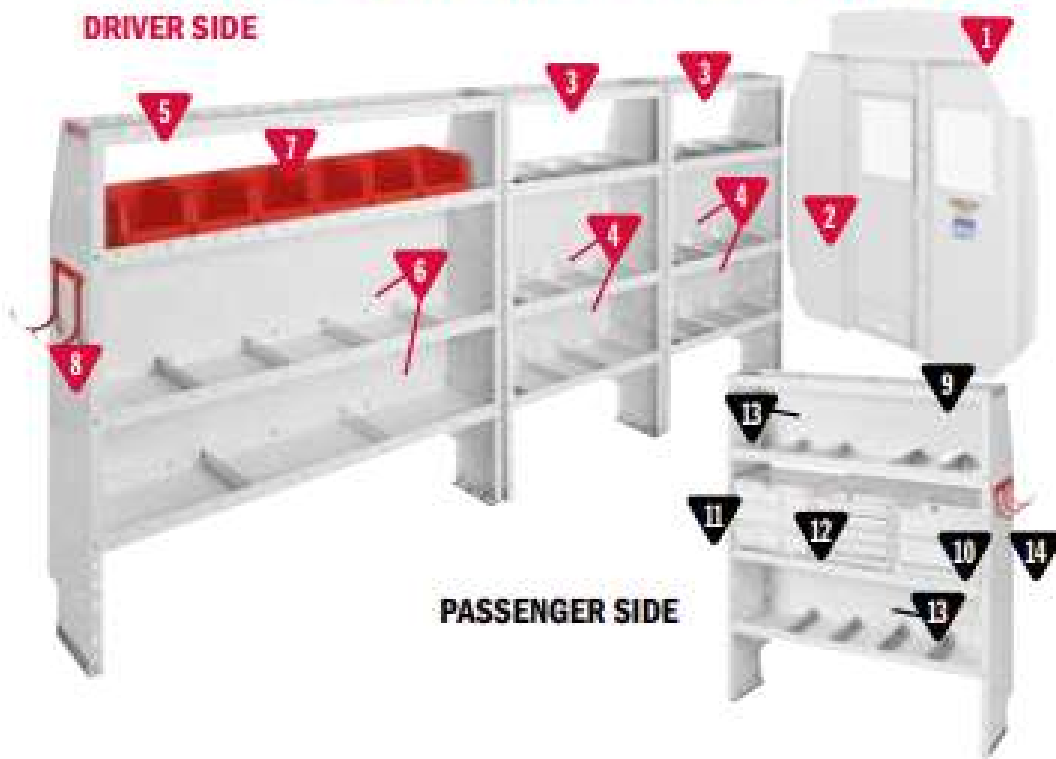

* Not Shown

GENERAL SERVICE / CONTRACTOR

600-8441S General Service/Contractor Package

DRIVER SIDE

PASSENGER SIDE

MODEL	DESCRIPTION	QUANTITY
1	96142-3-01 Screen Bulkhead - ProMaster®	1
2	96901-3-01 Swing Door Conversion Kit	1
3	9373-3-03 Adjustable 4 Shelf Unit (36" x 60" x 13½")	1
4	9603-3-01 Accessory Back Panel (for 36" Shelf Unit 14½" tall)	2
5	9374-3-03 Adjustable 4 Shelf Unit (42" x 60" x 13½")	1
6	9604-3-01 Accessory Back Panel (for 42" Shelf Unit 14½" tall)	2
7	9859-7-01 REDZONE Medium 6 Bin Set (13")	1
8	9892-7-01 REDZONE 2 Hook Holder (5" diameter)	1
9	9391-3-03 Heavy Duty Shelf Unit (for Secure Storage Modules - 42" x 60" x 16")	1
10	9045-3-02 5 Drawer Secure Storage Module (42" x 17" x 16")	1
11	9604-3-01 Accessory Back Panel (for 42" Shelf Unit 14½" tall)	1
12	9893-7-01 REDZONE 3 Hook Cord or Tool Holder	1
*13	975201-3-01 Van Shelf Mounting Kit - Promaster 118" WB	1

* Not Shown

GENERAL SERVICE / CONTRACTOR

600-8441X General Service/Contractor Package

DRIVER SIDE

PASSENGER SIDE

MODEL	DESCRIPTION	QUANTITY
1	96142-3-01 Screen Bulkhead - ProMaster®	1
2	96901-3-01 Swing Door Conversion Kit	1
3	9373-3-03 Adjustable 4 Shelf Unit (36" x 60" x 13½")	2
4	9603-3-01 Accessory Back Panel (for 36" Shelf Unit 14½" tall)	4
5	9376-3-03 Adjustable 4 Shelf Unit (60" x 60" x 13½")	1
6	9606-3-01 Accessory Back Panel (for 60" Shelf Unit 14½" tall)	2
7	9859-7-01 REDZONE Medium 6 Bin Set (13")	1
8	9892-7-01 REDZONE 2 Hook Holder (5" diameter)	1
9	9375-3-03 Adjustable 4 Shelf Unit (52" x 60" x 13½")	1
10	9912-3-02 2 Drawer Cabinet (16" x 14" x 12")	1
11	9909-3-02 Parts Cabinet 9 Bin (16" x 12" x 12")	1
12	9914-3-02 4 Drawer Cabinet (16" x 14" x 12")	1
13	9605-3-01 Accessory Back Panel (for 52" Shelf Unit 14½" tall)	2
14	9893-7-01 REDZONE 3 Hook Cord or Tool Holder	1
*15	975204-3-01 Van Shelf Mounting Kit - ProMaster 159" EXT WB	1