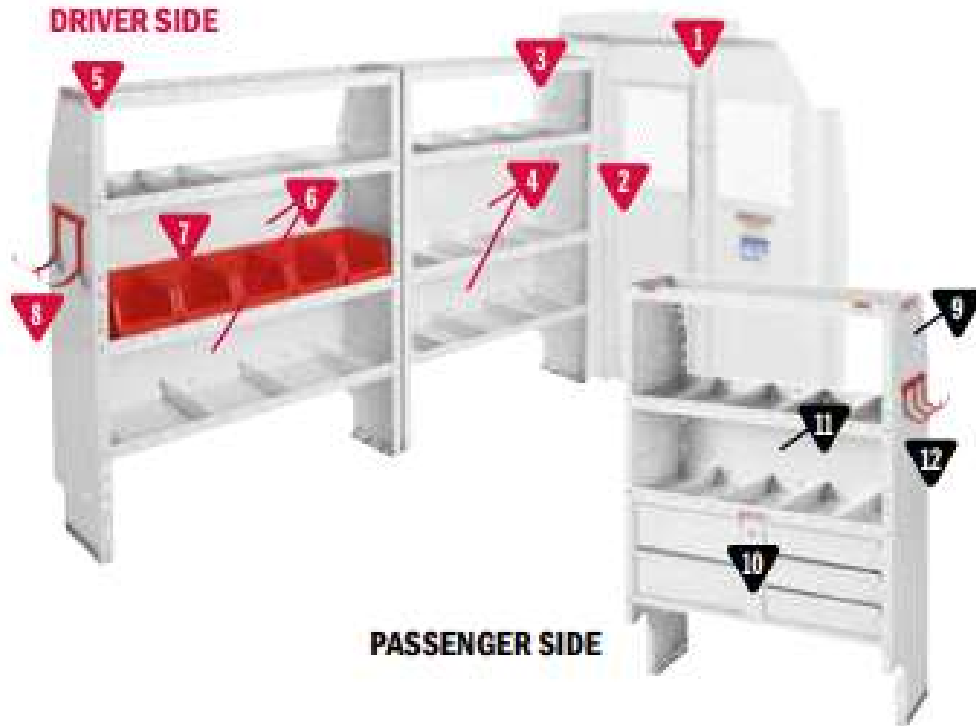

GENERAL SERVICE / CONTRACTOR

600-8441S General Service/Contractor Package

DRIVER SIDE

PASSENGER SIDE

MODEL	DESCRIPTION	QUANTITY
1	96142-3-01 Screen Bulkhead - ProMaster®	1
2	96901-3-01 Swing Door Conversion Kit	1
3	9373-3-03 Adjustable 4 Shelf Unit (36" x 60" x 13½")	1
4	9603-3-01 Accessory Back Panel (for 36" Shelf Unit 14½" tall)	2
5	9374-3-03 Adjustable 4 Shelf Unit (42" x 60" x 13½")	1
6	9604-3-01 Accessory Back Panel (for 42" Shelf Unit 14½" tall)	2
7	9859-7-01 REDZONE Medium 6 Bin Set (13")	1
8	9892-7-01 REDZONE 2 Hook Holder (5" diameter)	1
9	9391-3-03 Heavy Duty Shelf Unit (for Secure Storage Modules - 42" x 60" x 16")	1
10	9045-3-02 5 Drawer Secure Storage Module (42" x 17" x 16")	1
11	9604-3-01 Accessory Back Panel (for 42" Shelf Unit 14½" tall)	1
12	9893-7-01 REDZONE 3 Hook Cord or Tool Holder	1
*13	975201-3-01 Van Shelf Mounting Kit - Promaster 118" WB	1

* Not Shown