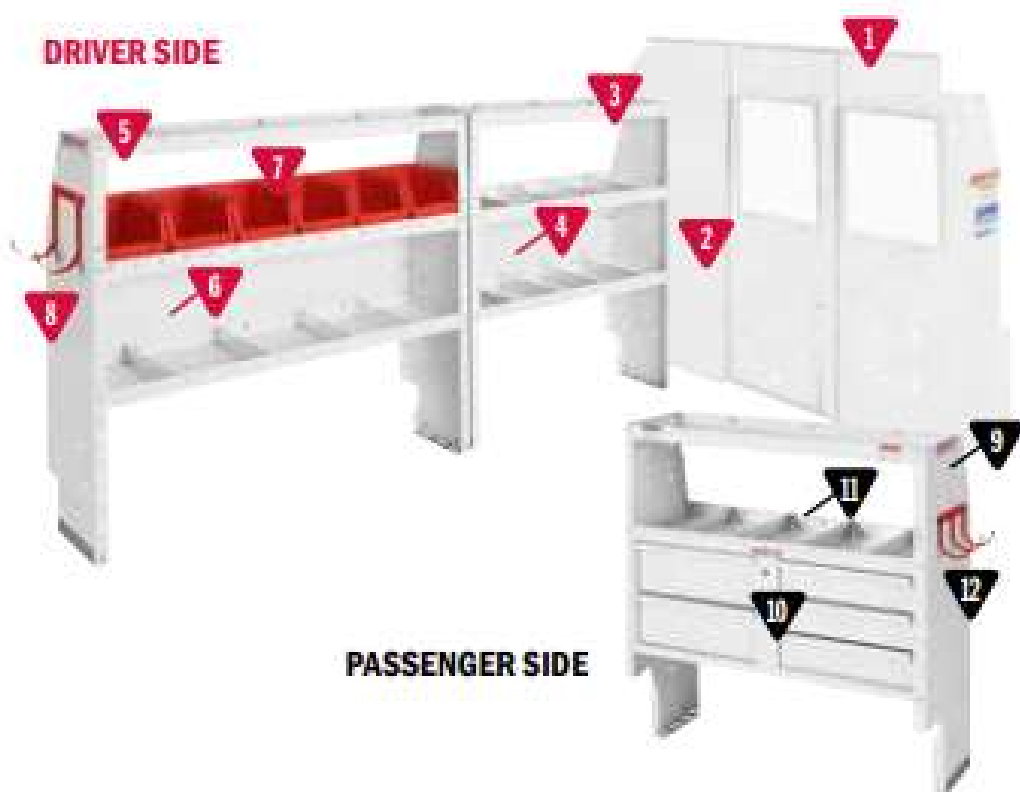

* Not Shown

GENERAL SERVICE / CONTRACTOR

600-8451L General Service/Contractor Package

DRIVER SIDE

PASSENGER SIDE

MODEL	DESCRIPTION	QUANTITY
1	96122-3-01 Screen Bulkhead - Sprinter	1
2	96901-3-01 Swing Door Conversion Kit	1
3	9373-3-03 Adjustable 4 Shelf Unit (36" x 60" x 13½")	2
4	9603-3-01 Accessory Back Panel (for 36" shelf unit 14½" tall)	4
5	9376-3-03 Adjustable 4 Shelf Unit (60" x 60" x 13½")	1
6	9606-3-01 Accessory Back Panel (for 60" shelf unit 14½" tall)	2
7	9859-7-01 REDZONE Medium 6 Bin Set (13")	1
8	9892-7-01 REDZONE 2 Hook Holder (5" diameter)	1
9	9375-3-03 Adjustable 4 Shelf Unit (52" x 60" x 13½")	1
10	9912-3-02 2 Drawer Cabinet (16" x 14" x 12")	1
11	9909-3-02 Parts Cabinet 9 Bin (16" x 12" x 12")	1
12	9914-3-02 4 Drawer Cabinet (16" x 14" x 12")	1
13	9605-3-01 Accessory Back Panel (for 52" shelf unit 14½" tall)	2
14	9893-7-01 REDZONE 3 Hook Cord or Tool Holder	1
*15	975302-3-01 Van Shelf Mounting Kit - Sprinter 170" WB	1

* Not Shown

GENERAL SERVICE / CONTRACTOR

600-8131R General Service/Contractor Package

MODEL	DESCRIPTION	QUANTITY
1	96201-3-01 Window Bulkhead - Nissan Full Size	1
2	96901-3-01 Swing Door Conversion Kit	1
3	9354-3-03 Adjustable 3 Shelf Unit (42" x 44" x 13 ³ / ₂ ")	1
4	9604-3-01 Accessory Back Panel (for 42" shelf unit 14 ¹ / ₂ " tall)	1
5	9355-3-03 Adjustable 3 Shelf Unit (52" x 44" x 13 ³ / ₂ ")	1
6	9605-3-01 Accessory Back Panel (for 52" shelf unit 14 ¹ / ₂ " tall)	1
7	9859-7-01 REDZONE Medium 6 Bin Set (13")	1
8	9892-7-01 REDZONE 2 Hook Holder (5" diameter)	1
9	9381-3-03 Heavy Duty Shelf Unit (for Secure Storage Modules - 42" x 44" x 16")	1
10	9045-3-02 5-Drawer Secure Storage Module (42" x 17" x 16")	1
11	9604-3-01 Accessory Back Panel (for 42" shelf unit 14 ¹ / ₂ " tall)	1
12	9693-7-01 REDZONE 3 Hook Cord or Tool Holder	1
*13	975501-3-01 Van Shelf Mounting Kit (for NV Low-Roof 146" WB)	1