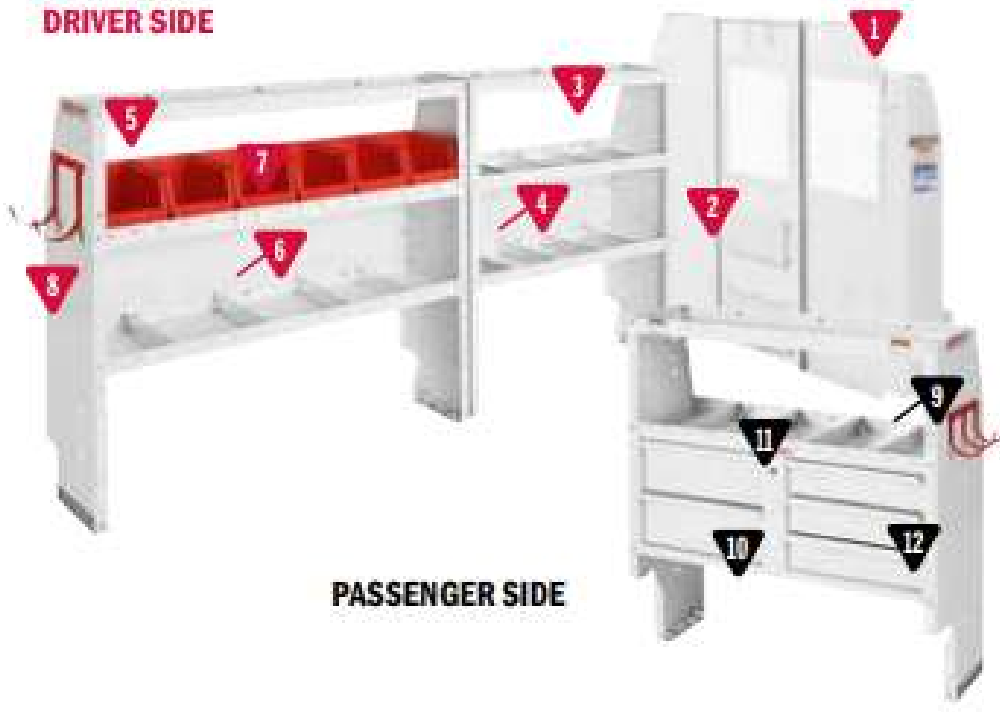

* Not Shown

GENERAL SERVICE / CONTRACTOR

600-8411X General Service/Contractor Package

DRIVER SIDE

PASSENGER SIDE

MODEL	DESCRIPTION	QUANTITY
1	96322-3-01 Screen Bulkhead - Transit High Roof	1
2	96901-3-01 Swing Door Conversion Kit	1
3	9373-3-03 Adjustable 4 Shelf Unit (36" x 60" x 13½")	2
4	9603-3-01 Accessory Back Panel (for 36" Shelf Unit 14½" tall)	4
5	9376-3-03 Adjustable 4 Shelf Unit (60" x 60" x 13½")	1
6	9606-3-01 Accessory Back Panel (for 60" Shelf Unit 14½" tall)	2
7	9859-7-01 REDZONE Medium 6 Bin Set (13")	1
8	9892-7-01 REDZONE 2 Hook Holder (5" diameter)	1
9	9375-3-03 Adjustable 4 Shelf Unit (52" x 60" x 13½")	1
10	9912-3-02 2 Drawer Cabinet (16" x 14" x 12")	1
11	9909-3-02 Parts Cabinet 9 Bin (16" x 12" x 12")	1
12	9914-3-02 4 Drawer Cabinet (16" x 14" x 12")	1
13	9605-3-01 Accessory Back Panel (for 52" Shelf Unit 14½" tall)	2
14	9893-7-01 REDZONE 3 Hook Cord or Tool Holder	1
*15	975105-3-01 Van Shelf Mounting Kit - Transit 148" EXT WB	1

* Not Shown

GENERAL SERVICE / CONTRACTOR

600-8121R General Service/Contractor Package

DRIVER SIDE

PASSENGER SIDE

MODEL	DESCRIPTION	QUANTITY
1	96102-3-01 Screen Bulkhead - GM Full Size Van	1
2	96901-3-01 Swing Door Conversion Kit	1
3	9354-3-03 Adjustable 3 Shelf Unit (42" x 44" x 13½")	1
4	9604-3-01 Accessory Back Panel (for 42" Shelf Unit 14½" tall)	1
5	9355-3-03 Adjustable 4 Shelf Unit (52" x 44" x 13½")	1
6	9605-3-01 Accessory Back Panel (for 52" Shelf Unit 14½" tall)	1
7	9859-7-01 REDZONE Medium 6 Bin Set (13")	1
8	9892-7-01 REDZONE 2 Hook Holder (5" diameter)	1
9	9381-3-03 Heavy Duty Shelf Unit (for Secure Storage Modules - 42" x 44" x 16")	1
10	9045-3-02 5 Drawer Secure Storage Module (42" x 17" x 16")	1
11	9604-3-01 Accessory Back Panel (for 42" Shelf Unit 14½" tall)	1
12	9893-7-01 REDZONE 3 Hook Cord or Tool Holder	1
*13	975401-3-01 Van Shelf Mounting Kit - Chevy Express 155" WB	1