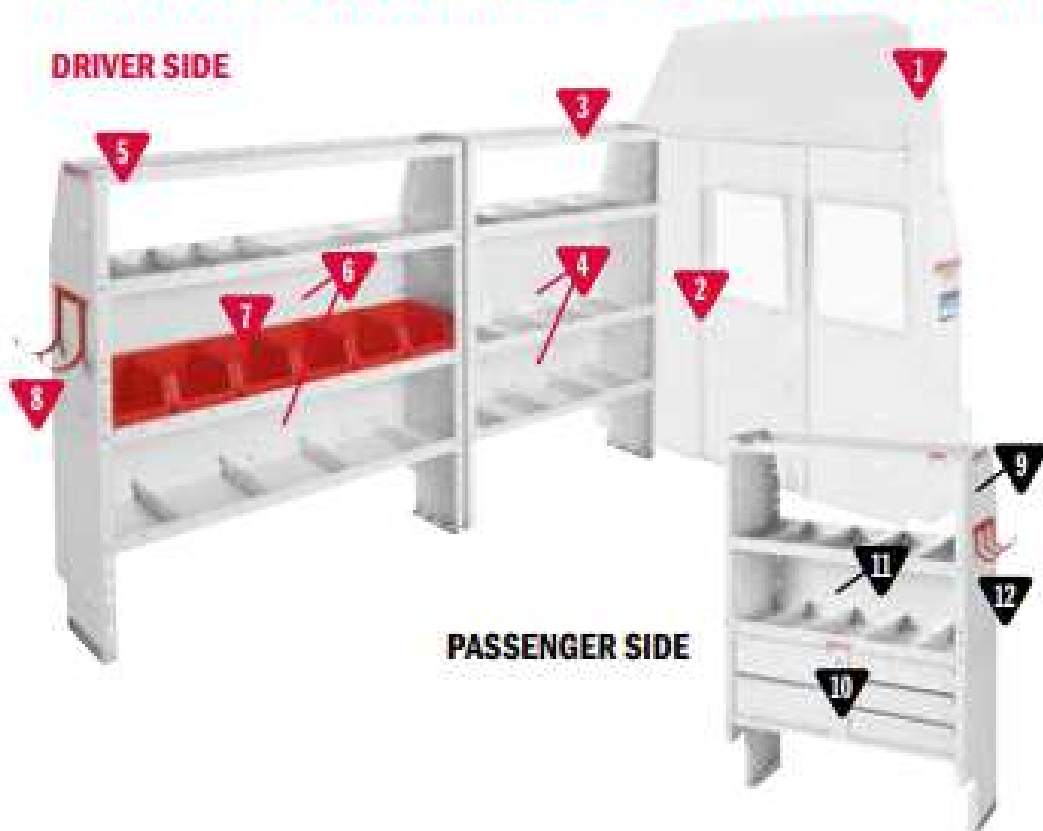

* Not Shown

GENERAL SERVICE / CONTRACTOR

600-8321 General Service/Contractor Package

DRIVER SIDE

PASSENGER SIDE

MODEL	DESCRIPTION	QUANTITY
1	96114-3-01 Mesh Bulkhead - NV200	1
2	9353-3-03 Adjustable 3 Shelf Unit (36" x 44" x 13½")	1
3	9603-3-01 Accessory Back Panel (for 36" shelf unit 14½" tall)	1
4	9859-7-01 REDZONE Medium 6 Bin Set (13")	1
5	9893-7-01 Red Zone 3 Hook Cord or Tool Holder	1
6	9352-3-03 Adjustable 3 Shelf Unit (28" x 44" x 13½")	1
7	975403-3-01 Van Shelf Driver Side Mounting Kit (for NV200)	1
8	9352-3-03 Adjustable 3 Shelf Unit (28" x 44" x 13½")	1
9	9353-3-03 Adjustable 3 Shelf Unit (36" x 44" x 13½")	1
10	9909-3-02 Parts Cabinet 9 Bin (16" x 12" x 12")	2
11	9912-3-02 2 Drawer Cabinet (16" x 14" x 12")	1
*12	975404-3-01 Van Shelf Passenger Side Mounting Kit (for NV200)	1

* Not Shown

GENERAL SERVICE / CONTRACTOR

600-8431R General Service/Contractor Package

DRIVER SIDE

PASSENGER SIDE

MODEL	DESCRIPTION	QUANTITY
1	96201-3-01 Window Bulkhead - NV	1
2	96901-3-01 Swing Door Conversion Kit	1
3	9374-3-03 Adjustable 4 Shelf Unit (42" x 60" x 13½")	1
4	9604-3-01 Accessory Back Panel (for 42" shelf unit 14½" tall)	2
5	9375-3-03 Adjustable 4 Shelf Unit (52" x 60" x 13½")	1
6	9605-3-01 Accessory Back Panel (for 52" shelf unit 14½" tall)	2
7	9859-7-01 REDZONE Medium 6 Bin Set (13")	1
8	9892-7-01 REDZONE 2 Hook Holder (5" diameter)	1
9	9391-3-03 Heavy Duty Shelf Unit (for Secure Storage Modules - 42" x 60" x 16")	1
10	9045-3-02 5-Drawer Secure Storage Module (42" x 17" x 16")	1
11	9604-3-01 Accessory Back Panel (for 42" shelf unit 14½" tall)	1
12	9893-7-01 REDZONE 3 Hook Cord or Tool Holder	1
*13	975502-3-01 Van Shelf Mounting Kit (for NV High-Roof 146" WB)	1