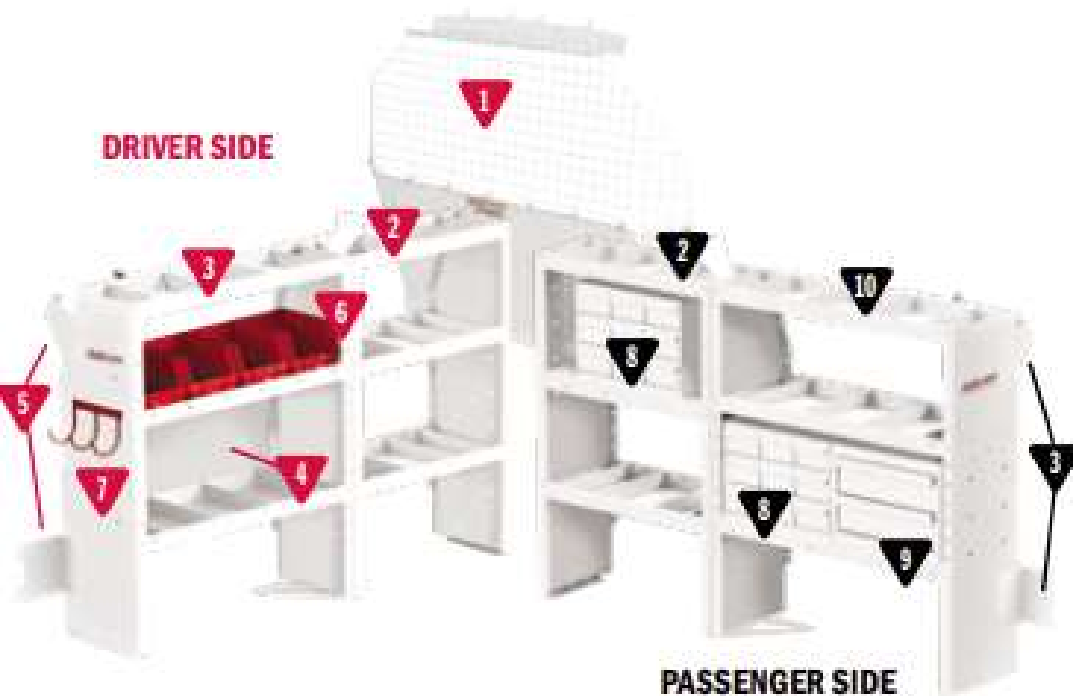

* Not Shown

GENERAL SERVICE / CONTRACTOR

600-8211R General Service/Contractor Package

DRIVER SIDE

PASSENGER SIDE

MODEL	DESCRIPTION	QUANTITY
1	96312-3-01 Screen Bulkhead - Mid-Roof Transit	1
2	96901-3-01 Swing Door Conversion Kit	1
3	9374-3-03 Adjustable 4 Shelf Unit (42" x 60" x 13½")	1
4	9604-3-01 Accessory Back Panel (for 42" Shelf Unit 14½" tall)	2
5	9375-3-03 Adjustable 4 Shelf Unit (52" x 60" x 13½")	1
6	9605-3-01 Accessory Back Panel (for 52" Shelf Unit 14½" tall)	2
7	9859-7-01 REDZONE Medium 6 Bin Set (13")	1
8	9892-7-01 REDZONE 2 Hook Holder (5" diameter)	1
9	9391-3-03 Heavy Duty Shelf Unit (for Secure Storage Modules - 42" x 60" x 16")	1
10	9045-3-02 5 Drawer Secure Storage Module (42" x 17" x 16")	1
11	9604-3-01 Accessory Back Panel (for 42" Shelf Unit 14½" tall)	1
12	9893-7-01 REDZONE 3 Hook Cord or Tool Holder	1
*13	975103-3-01 Van Shelf Mounting Kit - Transit 130" WB	1

* Not Shown

GENERAL SERVICE

600-8311 General Service Package (Long WB)

MODEL	DESCRIPTION	QUANTITY
1	96111-3-02 Mesh Bulkhead - Transit Connect Compact	1
2/2	9353-3-03 Adjustable 3 Shelf Unit (44" x 36" x 13½")	2
3	9503-3-01 Shelf Door (for 36" Shelf Unit)	1
4/4	9603-3-01 Accessory Back Panel (for 36" Shelf Unit 14½" tall)	2
5	9893-7-01 REDZONE 3 Hook Cord or Tool Holder	1
6	9909-3-02 Parts Cabinet 9 Bin (16" x 12" x 12")	1
7	9912-3-02 2 Drawer Cabinet (16" x 14" x 12")	1
8	9751-3-01 Rear Shelving Mounting Kit - Transit Connect	1