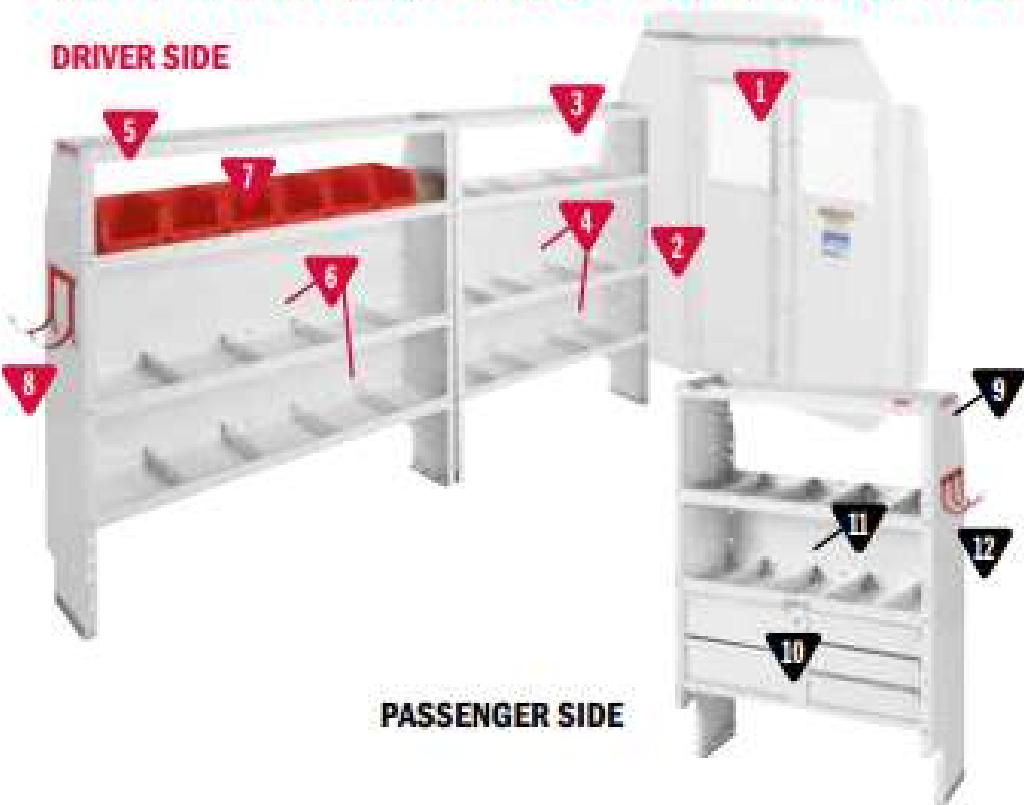

* Not Shown

GENERAL SERVICE / CONTRACTOR

600-8431R General Service/Contractor Package

DRIVER SIDE

PASSENGER SIDE

MODEL	DESCRIPTION	QUANTITY
1	96201-3-01 Window Bulkhead - NV	1
2	96901-3-01 Swing Door Conversion Kit	1
3	9374-3-03 Adjustable 4 Shelf Unit (42" x 60" x 13½")	1
4	9604-3-01 Accessory Back Panel (for 42" shelf unit 14½" tall)	2
5	9375-3-03 Adjustable 4 Shelf Unit (52" x 60" x 13½")	1
6	9605-3-01 Accessory Back Panel (for 52" shelf unit 14½" tall)	2
7	9859-7-01 REDZONE Medium 6 Bin Set (13")	1
8	9892-7-01 REDZONE 2 Hook Holder (5" diameter)	1
9	9391-3-03 Heavy Duty Shelf Unit (for Secure Storage Modules - 42" x 60" x 16")	1
10	9045-3-02 5-Drawer Secure Storage Module (42" x 17" x 16")	1
11	9604-3-01 Accessory Back Panel (for 42" shelf unit 14½" tall)	1
12	9893-7-01 REDZONE 3 Hook Cord or Tool Holder	1
*13	975502-3-01 Van Shelf Mounting Kit (for NV High-Roof 146" WB)	1

* Not Shown

GENERAL SERVICE / CONTRACTOR

600-8441R General Service/Contractor Package

DRIVER SIDE

PASSENGER SIDE

MODEL	DESCRIPTION	QUANTITY
1	96142-3-01 Screen Bulkhead - ProMaster®	1
2	96901-3-01 Swing Door Conversion Kit	1
3	9374-3-03 Adjustable 4 Shelf Unit (42" x 60" x 13½")	1
4	9604-3-01 Accessory Back Panel (for 42" shelf unit 14½" tall)	2
5	9375-3-03 Adjustable 4 Shelf Unit (52" x 60" x 13½")	1
6	9605-3-01 Accessory Back Panel (for 52" shelf unit 14½" tall)	2
7	9859-7-01 REDZONE Medium 6 Bin Set (13")	1
8	9892-7-01 REDZONE 2 Hook Holder (5" diameter)	1
9	9391-3-03 Heavy Duty Shelf Unit (for Secure Storage Modules - 42" x 60" x 16")	1
10	9045-3-02 5 Drawer Secure Storage Module (42" x 17" x 16")	1
11	9604-3-01 Accessory Back Panel (for 42" shelf unit 14½" tall)	1
12	9893-7-01 REDZONE 3 Hook Cord or Tool Holder	1
*13	975202-3-01 Van Shelf Mounting Kit - ProMaster 136" WB	1