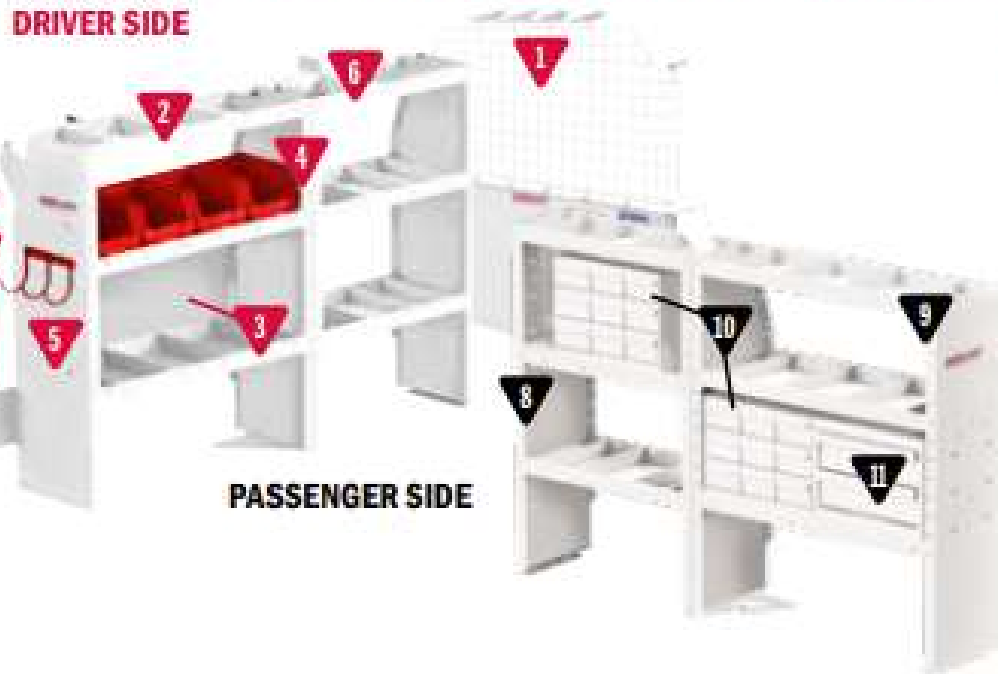

* Not Shown

GENERAL SERVICE / CONTRACTOR

600-8131R General Service/Contractor Package

MODEL	DESCRIPTION	QUANTITY
1	96201-3-01 Window Bulkhead - Nissan Full Size	1
2	96901-3-01 Swing Door Conversion Kit	1
3	9354-3-03 Adjustable 3 Shelf Unit (42" x 44" x 13 ³ / ₂ ")	1
4	9604-3-01 Accessory Back Panel (for 42" shelf unit 14 ¹ / ₂ " tall)	1
5	9355-3-03 Adjustable 3 Shelf Unit (52" x 44" x 13 ³ / ₂ ")	1
6	9605-3-01 Accessory Back Panel (for 52" shelf unit 14 ¹ / ₂ " tall)	1
7	9859-7-01 REDZONE Medium 6 Bin Set (13")	1
8	9892-7-01 REDZONE 2 Hook Holder (5" diameter)	1
9	9381-3-03 Heavy Duty Shelf Unit (for Secure Storage Modules - 42" x 44" x 16")	1
10	9045-3-02 5-Drawer Secure Storage Module (42" x 17" x 16")	1
11	9604-3-01 Accessory Back Panel (for 42" shelf unit 14 ¹ / ₂ " tall)	1
12	9693-7-01 REDZONE 3 Hook Cord or Tool Holder	1
*13	975501-3-01 Van Shelf Mounting Kit (for NV Low-Roof 146" WB)	1

* Not Shown

GENERAL SERVICE / CONTRACTOR

600-8321 General Service/Contractor Package

DRIVER SIDE

PASSENGER SIDE

MODEL	DESCRIPTION	QUANTITY
1	96114-3-01 Mesh Bulkhead - NV200	1
2	9353-3-03 Adjustable 3 Shelf Unit (36" x 44" x 13½")	1
3	9603-3-01 Accessory Back Panel (for 36" shelf unit 14½" tall)	1
4	9859-7-01 REDZONE Medium 6 Bin Set (13")	1
5	9893-7-01 Red Zone 3 Hook Cord or Tool Holder	1
6	9352-3-03 Adjustable 3 Shelf Unit (28" x 44" x 13½")	1
7	975403-3-01 Van Shelf Driver Side Mounting Kit (for NV200)	1
8	9352-3-03 Adjustable 3 Shelf Unit (28" x 44" x 13½")	1
9	9353-3-03 Adjustable 3 Shelf Unit (36" x 44" x 13½")	1
10	9909-3-02 Parts Cabinet 9 Bin (16" x 12" x 12")	2
11	9912-3-02 2 Drawer Cabinet (16" x 14" x 12")	1
*12	975404-3-01 Van Shelf Passenger Side Mounting Kit (for NV200)	1