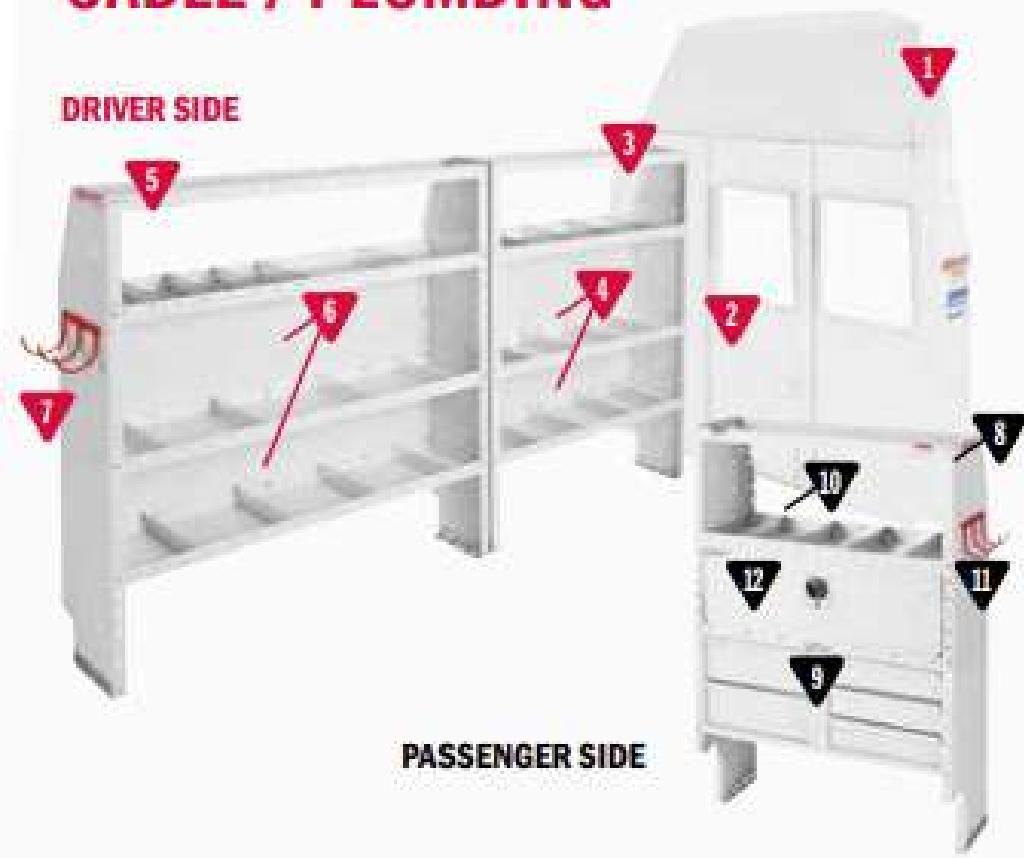

CABLE / PLUMBING

600-8432R Cable/Plumber Package

DRIVER SIDE

PASSENGER SIDE

MODEL	DESCRIPTION	QUANTITY
1	96201-3-01 Window Bulkhead - NV	1
2	96901-3-01 Swing Door Conversion Kit	1
3	9374-3-03 Adjustable 4 Shelf Unit (42" x 60" x 13½")	1
4	9604-3-01 Accessory Back Panel (for 42" shelf unit 14½" tall)	2
5	9375-3-03 Adjustable 4 Shelf Unit (52" x 60" x 13½")	1
6	9605-3-01 Accessory Back Panel (for 52" shelf unit 14½" tall)	2
7	9893-7-01 REDZONE 3 Hook Cord or Tool Holder	1
8	9391-3-03 Heavy Duty Shelf Unit (for Secure Storage Modules - 42" x 60" x 16")	1
9	9045-3-02 5 Drawer Secure Storage Module (42" x 17" x 16")	1
10	9604-3-01 Accessory Back Panel (for 42" shelf unit 14½" tall)	1
11	9893-7-01 REDZONE 3 hook cord or tool holder	1
12	9504-3-01 Shelf Door (for 42" shelf unit)	1
*13	975502-3-01 Van Shelf Mounting Kit (for NV High-Roof 146" WB)	1

* Not Shown