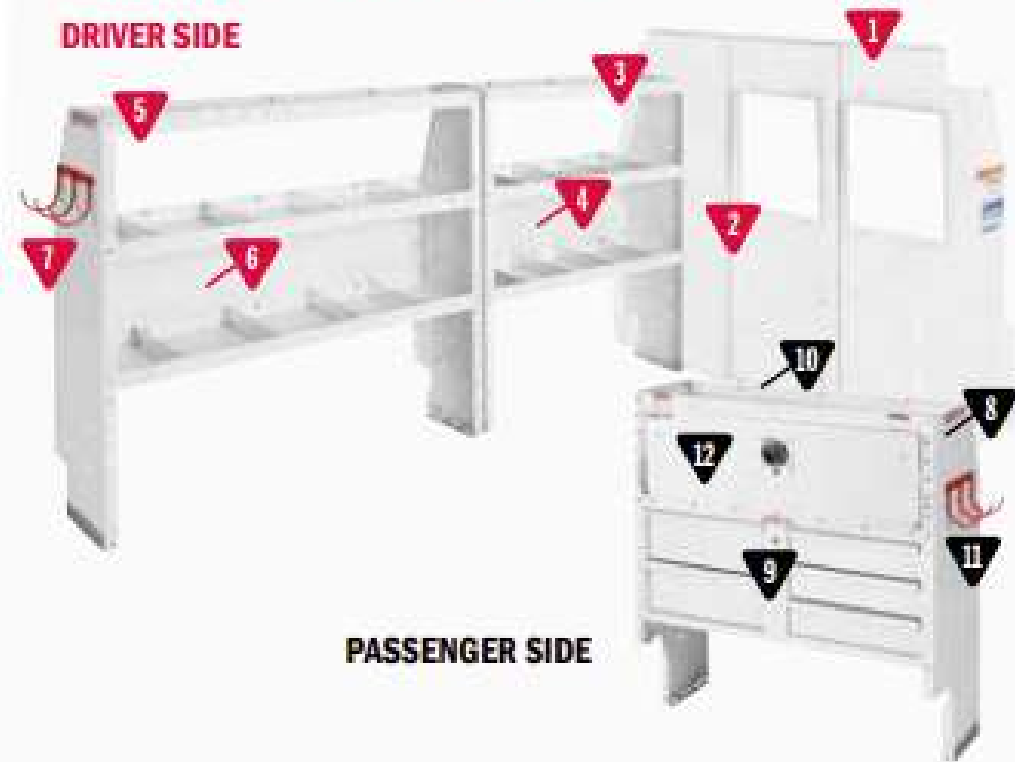

CABLE / PLUMBING

DRIVER SIDE

PASSENGER SIDE

600-8132R Cable/Plumber Package

MODEL	DESCRIPTION	QUANTITY
1	96201-3-01 Window Bulkhead - Nissan Full Size	1
2	96901-3-01 Swing Door Conversion Kit	1
3	9354-3-03 Adjustable 3 Shelf Unit (42" x 44" x 13½")	1
4	9604-3-01 Accessory Back Panel (for 42" shelf unit 14½" tall)	1
5	9355-3-03 Adjustable 3 Shelf Unit (52" x 44" x 13½")	1
6	9605-3-01 Accessory Back Panel (for 52" shelf unit 14½" tall)	1
7	9893-7-01 REDZONE 3 Hook Cord or Tool Holder	1
8	9381-3-03 Heavy Duty Shelf Unit (for Secure Storage Modules - 42" x 44" x 16")	1
9	9045-3-02 5 Drawer Secure Storage Module (42" x 17" x 16")	1
10	9604-3-01 Accessory Back Panel (for 42" shelf unit 14½" tall)	1
11	9893-7-01 REDZONE 3 Hook Cord or Tool Holder	1
12	9504-3-01 Shelf Door (for 42" shelf unit)	1
*13	975501-3-01 Van Shelf Mounting Kit (for NV Low-Roof 146" WB)	1

* Not Shown