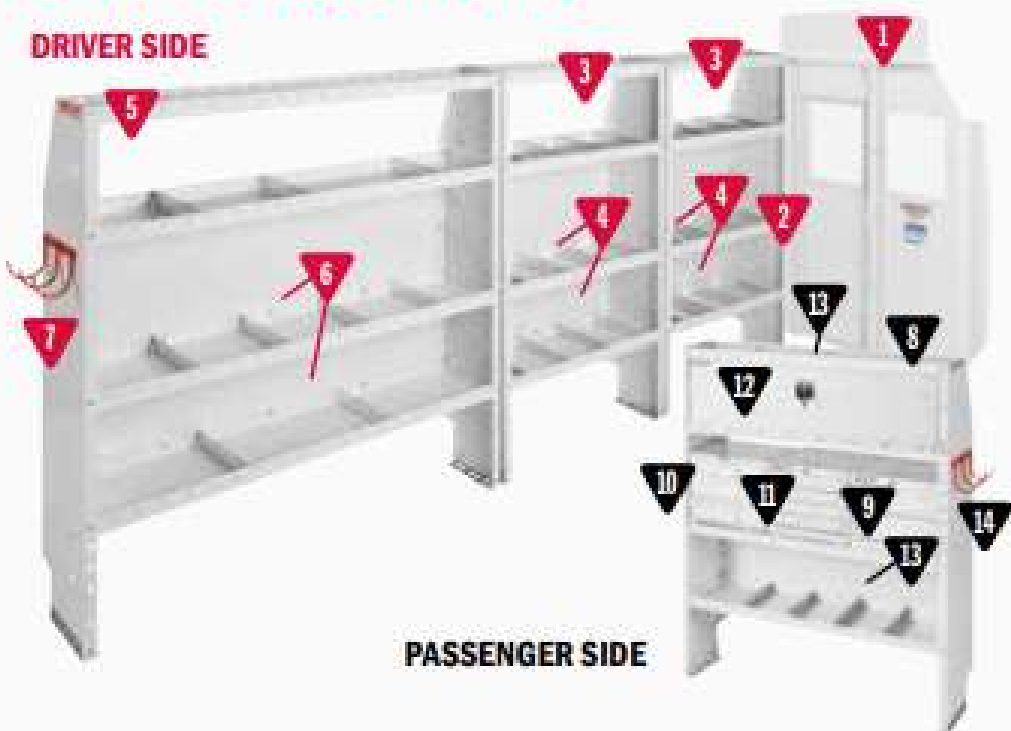

CABLE / PLUMBING

DRIVER SIDE

PASSENGER SIDE

600-8442X Cable/Plumber Package

MODEL	DESCRIPTION	QUANTITY
1	96142-3-01 Screen Bulkhead - ProMaster®	1
2	96901-3-01 Swing Door Conversion Kit	1
3	9373-3-03 Adjustable 4 Shelf Unit (36" x 60" x 13½")	2
4	9603-3-01 Accessory Back Panel (for 36" Shelf Unit 14½" tall)	4
5	9376-3-03 Adjustable 4 Shelf Unit (60" x 60" x 13½")	1
6	9606-3-01 Accessory Back Panel (for 60" Shelf Unit 14½" tall)	2
7	9893-7-01 REDZONE 3 Hook Cord or Tool Holder	1
8	9375-3-03 Adjustable 4 Shelf Unit (52" x 60" x 13½")	1
9	9912-3-02 2 Drawer Cabinet (16" x 14" x 12")	1
10	9909-3-02 Parts Cabinet 9 Bin (16" x 12" x 12")	1
11	9914-3-02 4 Drawer Cabinet (16" x 14" x 12")	1
12	9505-3-01 Shelf Door (for 52" Shelf Unit)	1
13	9605-3-01 Accessory Back Panel (for 52" Shelf Unit 14½" tall)	2
14	9893-7-01 REDZONE 3 Hook Cord or Tool Holder	1
*15	975204-3-01 Van Shelf Mounting Kit - ProMaster 159" EXT WB	1

* Not Shown