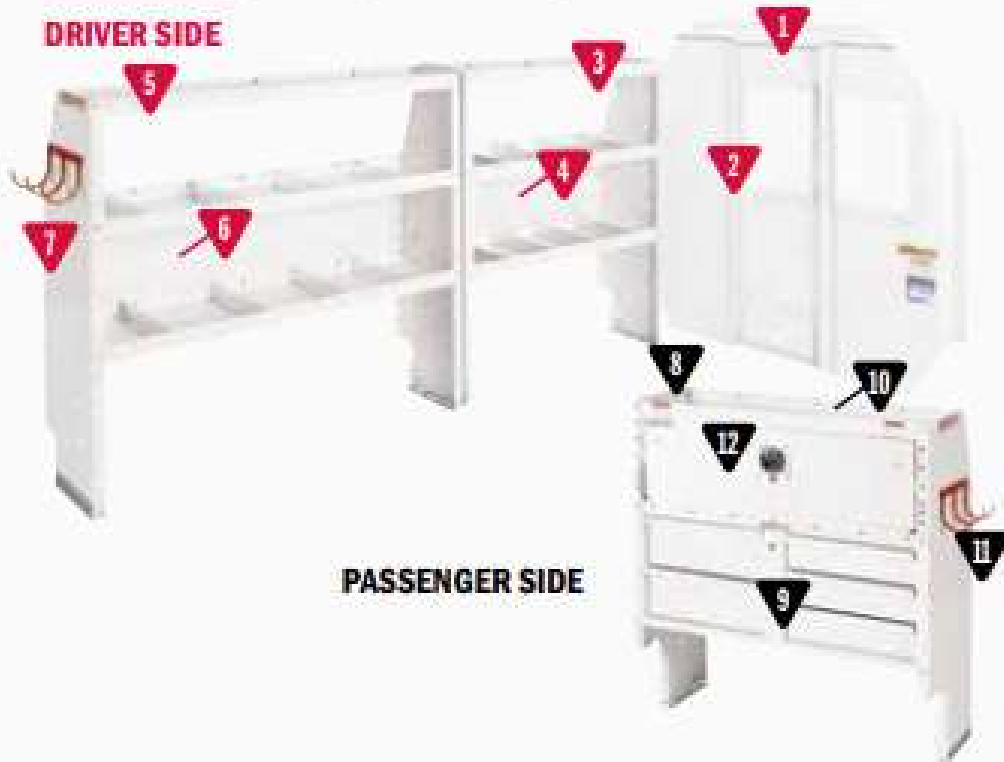

CABLE / PLUMBING

DRIVER SIDE

PASSENGER SIDE

600-8112R Cable/Plumber Package

MODEL	DESCRIPTION	QUANTITY
1	96302-3-01 Screen Bulkhead - Low-Roof Transit	1
2	96901-3-01 Swing Door Conversion Kit	1
3	9354-3-03 Adjustable 3 Shelf Unit (42" x 44" x 13½")	1
4	9604-3-01 Accessory Back Panel (for 42" Shelf Unit 14½" tall)	1
5	9355-3-03 Adjustable 3 Shelf Unit (52" x 44" x 13½")	1
6	9605-3-01 Accessory Back Panel (for 52" Shelf Unit 14½" tall)	1
7	9893-7-01 REDZONE 3 Hook Cord or Tool Holder	1
8	9381-3-03 Heavy Duty Shelf Unit (for Secure Storage Modules - 42" x 44" x 16")	1
9	9045-3-02 5 Drawer Secure Storage Module (42" x 17" x 16")	1
10	9604-3-01 Accessory Back Panel (for 42" Shelf Unit 14½" tall)	1
11	9893-7-01 REDZONE 3 Hook Cord or Tool Holder	1
12	9504-3-01 Shelf Door (for 42" Shelf Unit)	1
*13	975101-3-01 Van Shelf Mounting Kit - Transit 130" WB LR	1

* Not Shown