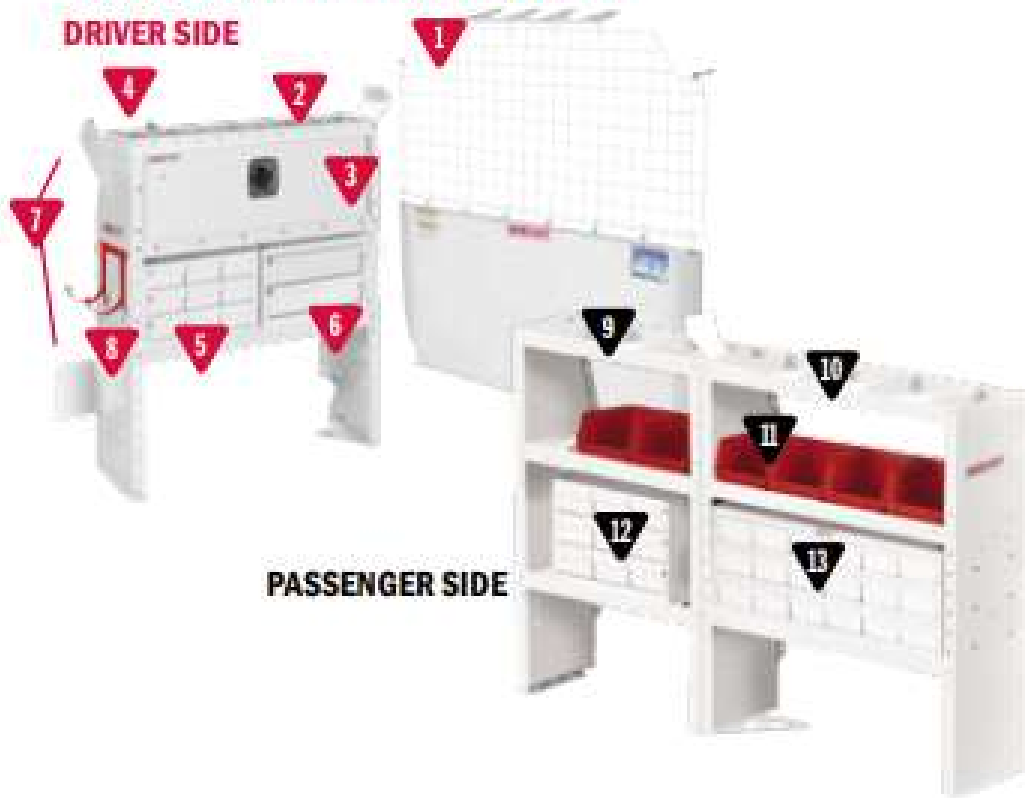

CABLE / PLUMBING

DRIVER SIDE

PASSENGER SIDE

600-8322 Cable/Plumber Package

MODEL	DESCRIPTION	QUANTITY
1	96114-3-01 Mesh Bulkhead - NV200	1
2	9353-3-03 Adjustable 3 Shelf Unit (36" x 44" x 13½")	1
3	9503-3-01 Shelf Door (for 36" shelf unit)	1
4	9603-3-01 Accessory Back Panel (for 36" shelf unit 14½" tall)	1
5	9909-3-02 Parts Cabinet 9 Bin (16" x 12" x 12")	1
6	9912-3-02 2 Drawer Cabinet (16" x 14" x 12")	1
7	975403-3-01 Van Shelf Driver Side Mounting Kit (for NV200)	1
8	9892-7-01 REDZONE 2 Hook Holder (5" diameter)	1
9	9352-3-03 Adjustable 3 Shelf Unit (28" x 44" x 13½")	1
10	9353-3-03 Adjustable 3 Shelf Unit (36" x 44" x 13½")	1
11	9859-7-01 REDZONE Medium 6 Bin Set (13")	2
12	9909-3-02 Parts Cabinet 9 Bin (16" x 12" x 12")	1
13	9918-3-02 Parts Cabinet 18 Bin (32" x 12" x 12")	1
*14	975404-3-01 Van Shelf Passenger Side Mounting Kit (for NV200)	1

* Not Shown