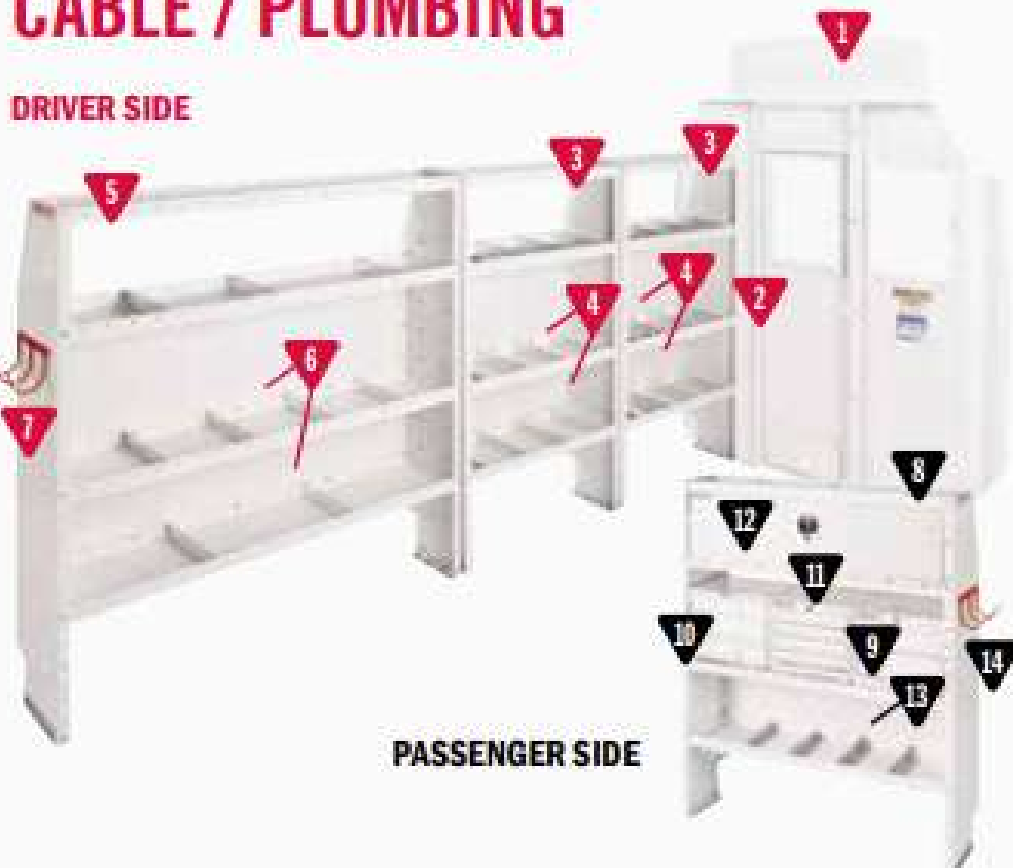

CABLE / PLUMBING

DRIVER SIDE

PASSENGER SIDE

600-8412X Cable/Plumber Package

MODEL	DESCRIPTION	QUANTITY
1	96322-3-01 Screen Bulkhead - High-Roof Transit	1
2	96901-3-01 Swing Door Conversion Kit	1
3	9373-3-03 Adjustable 4 Shelf Unit (36" x 60" x 13½")	2
4	9603-3-01 Accessory Back Panel (for 36" Shelf Unit 14½" tall)	4
5	9376-3-03 Adjustable 4 Shelf Unit (60" x 60" x 13½")	1
6	9606-3-01 Accessory Back Panel (for 60" Shelf Unit 14½" tall)	2
7	9893-7-01 REDZONE 3 Hook Cord or Tool Holder	1
8	9375-3-03 Adjustable 4 Shelf Unit (52" x 60" x 13½")	1
9	9912-3-02 2 Drawer Cabinet (16" x 14" x 12")	1
10	9909-3-02 Parts Cabinet 9 Bin (16" x 12" x 12")	1
11	9914-3-02 4 Drawer Cabinet (16" x 14" x 12")	1
12	9505-3-01 Shelf Door (for 52" Shelf Unit)	1
13	9605-3-01 Accessory Back Panel (for 52" Shelf Unit 14½" tall)	2
14	9893-7-01 REDZONE 3 Hook Cord or Tool Holder	1
*15	975105-3-01 Van Shelf Mounting Kit - Transit 148" EXT WB	1

* Not Shown