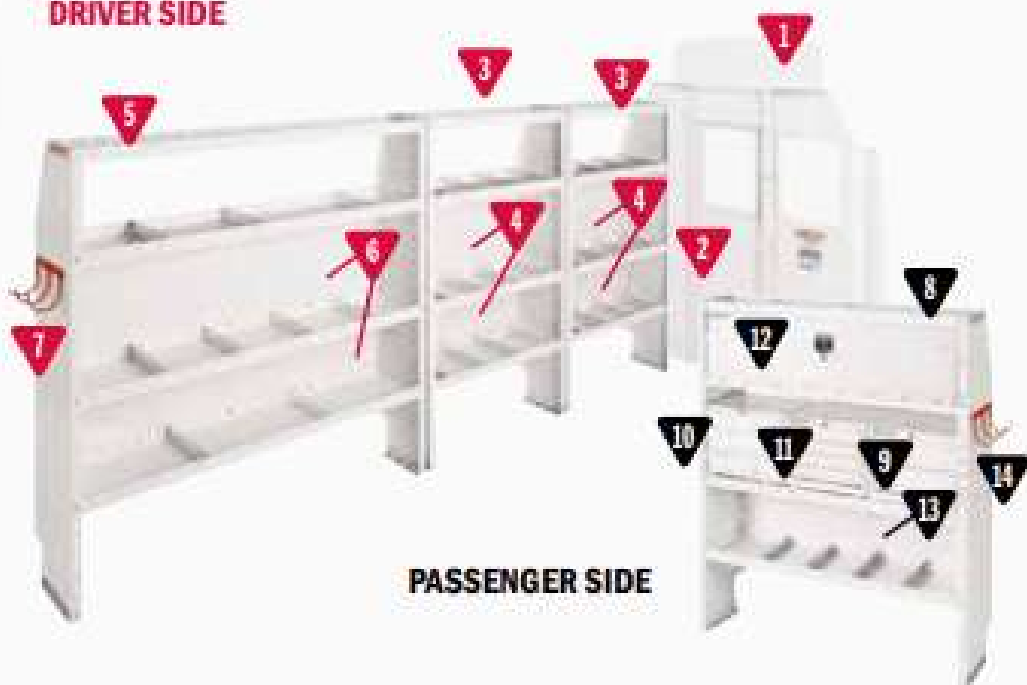

CABLE / PLUMBING

DRIVER SIDE

PASSENGER SIDE

600-8452L Cable/Plumber Package

	MODEL	DESCRIPTION	QUANTITY
1	96122-3-01	Screen Bulkhead - Sprinter	1
2	96901-3-01	Swing Door Conversion Kit	1
3	9373-3-03	Adjustable 4 Shelf Unit (36" x 60" x 13½")	2
4	9603-3-01	Accessory Back Panel (for 36" shelf unit 14½" tall)	4
5	9376-3-03	Adjustable 4 Shelf Unit (60" x 60" x 13½")	1
6	9606-3-01	Accessory Back Panel (for 60" shelf unit 14½" tall)	2
7	9893-7-01	REDZONE 3 Hook Cord or Tool Holder	1
8	9375-3-03	Adjustable 4 Shelf Unit (52" x 60" x 13½")	1
9	9912-3-02	2 Drawer Cabinet (16" x 14" x 12")	1
10	9909-3-02	Parts Cabinet 9 Bin (16" x 12" x 12")	1
11	9914-3-02	4 Drawer Cabinet (16" x 14" x 12")	1
12	9505-3-01	Shelf Door (for 52" shelf unit)	1
13	9605-3-01	Accessory Back Panel (for 52" shelf unit 14½" tall)	2
14	9893-7-01	REDZONE 3 hook cord or tool holder	1
*15	975302-3-01	Van Shelf Mounting Kit - Sprinter 170" WB	1

* Not Shown