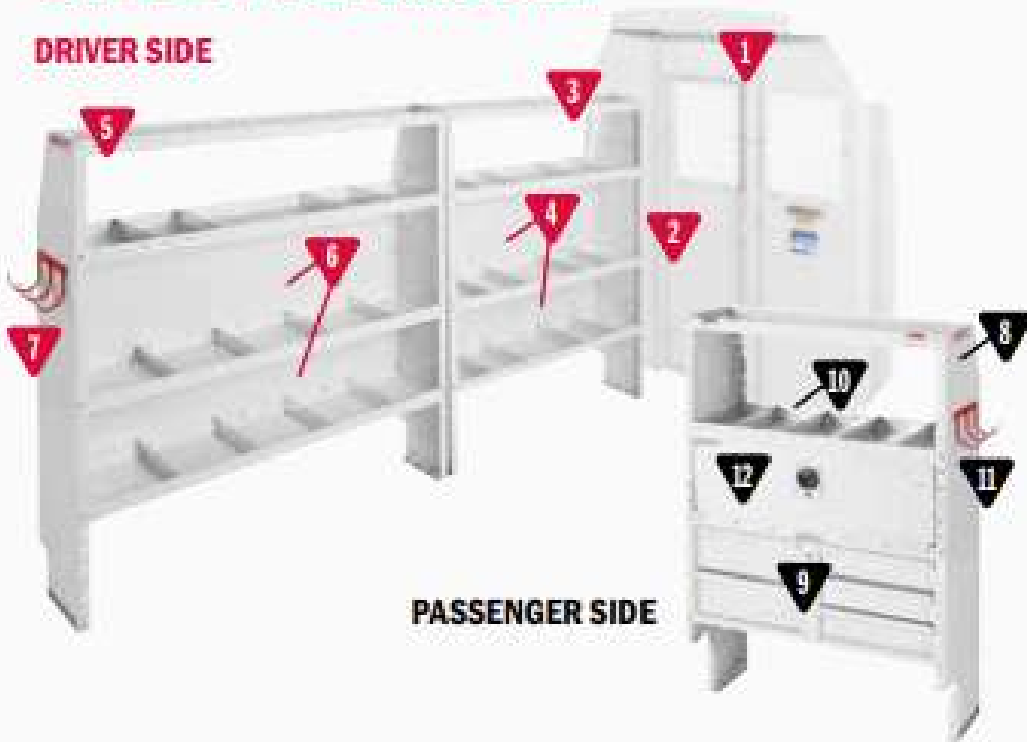

CABLE / PLUMBING

DRIVER SIDE

PASSENGER SIDE

600-8442R Cable/Plumber Package

MODEL	DESCRIPTION	QUANTITY
1	96142-3-01 Screen Bulkhead - ProMaster®	1
2	96901-3-01 Swing Door Conversion Kit	1
3	9374-3-03 Adjustable 4 Shelf Unit (42" x 60" x 13½")	1
4	9604-3-01 Accessory Back Panel (for 42" Shelf Unit 14½" tall)	2
5	9375-3-03 Adjustable 4 Shelf Unit (52" x 60" x 13½")	1
6	9605-3-01 Accessory Back Panel (for 52" Shelf Unit 14½" tall)	2
7	9893-7-01 REDZONE 3 Hook Cord or Tool Holder	1
8	9391-3-03 Heavy Duty Shelf Unit (for Secure Storage Modules - 42" x 60" x 16")	1
9	9045-3-02 5 Drawer Secure Storage Module (42" x 17" x 16")	1
10	9604-3-01 Accessory Back Panel (for 42" Shelf Unit 14½" tall)	1
11	9893-7-01 REDZONE 3 Hook Cord or Tool Holder	1
12	9504-3-01 Shelf Door (for 42" Shelf Unit)	1
*13	975202-3-01 Van Shelf Mounting Kit - ProMaster 136" WB	1

* Not Shown