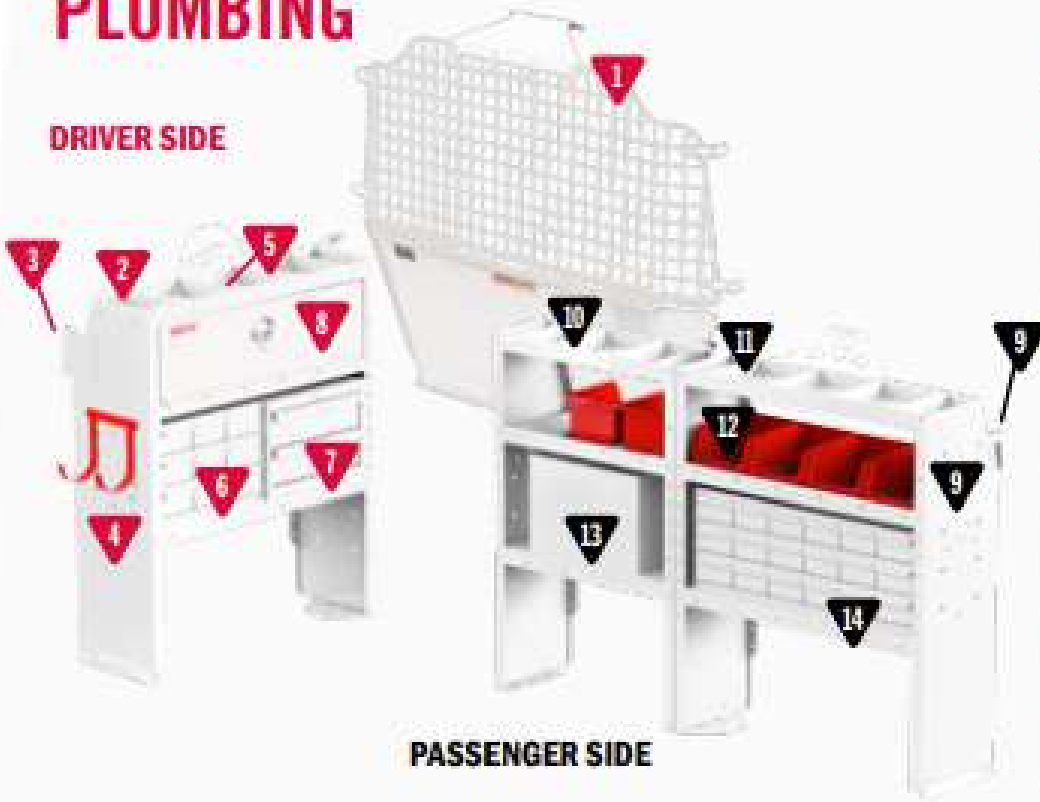

PLUMBING

DRIVER SIDE

PASSENGER SIDE

600-8342 Plumbing Package

MODEL	DESCRIPTION	QUANTITY
1	96112-3-01 Mesh Bulkhead - ProMaster City™	1
2	9353-3-03 Adjustable 3 Shelf Unit (36" x 36" x 13½")	1
3	975205-3-01 Driver Side Mounting Kit - ProMaster City™	1
4	9892-7-01 REDZONE 2 Hook Holder (5" diameter)	1
5	9603-3-01 Accessory Back Panel (for 36" Shelf Unit 14½" tall)	1
6	9909-3-02 Parts Cabinet 9 Bin (16" x 12" x 12")	1
7	9912-3-02 2 Drawer Cabinet (16" x 14" x 12")	1
8	9503-3-01 Shelf Door (for 36" Shelf Unit)	1
9	975206-3-01 Passenger Side Mounting Kit - ProMaster City™	1
10	9352-3-03 Adjustable 3 Shelf Unit (28" x 44" x 13½")	1
11	9353-3-03 Adjustable 3 Shelf Unit (36" x 44" x 13½")	1
12	9859-7-01 REDZONE Medium 6 Bin Set (13")	1
13	9909-3-02 Parts Cabinet 9 Bin (16" x 12" x 12")	1
14	9918-3-02 Parts Cabinet 18 Bin (32" x 12" x 12")	1