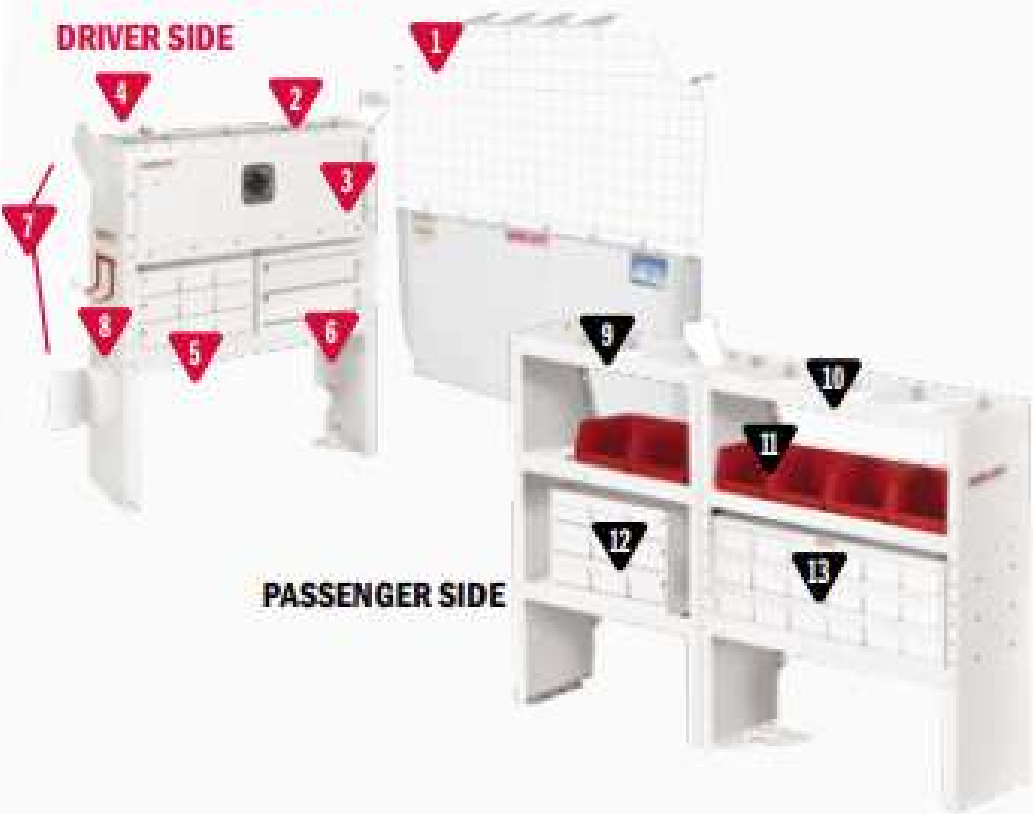

PLUMBING

DRIVER SIDE

PASSENGER SIDE

600-8322 Cable/Plumber Package

MODEL	DESCRIPTION	QUANTITY
1	96114-3-01 Mesh Bulkhead - Chevy City Express	1
2	9353-3-03 Adjustable 3 Shelf Unit (36" x 44" x 13½")	1
3	9503-3-01 Shelf Door (for 36" shelf unit)	1
4	9603-3-01 Accessory Back Panel (for 36" shelf unit 14½" tall)	1
5	9909-3-02 Parts Cabinet 9 Bin (16" x 12" x 12")	1
6	9912-3-02 2 Drawer Cabinet (16" x 14" x 12")	1
7	975403-3-01 Driver Side Mounting Kit - NV200/City Express	1
8	9892-7-01 REDZONE 2-Hook Holder (5" diameter)	1
9	9352-3-03 Adjustable 3 Shelf Unit (28" x 44" x 13½")	1
10	9353-3-03 Adjustable 3 Shelf Unit (36" x 44" x 13½")	1
11	9859-7-01 REDZONE Medium 6 Bin Set (13")	1
12	9909-3-02 Parts Cabinet 9 Bin (16" x 12" x 12")	1
13	9918-3-02 Parts Cabinet 18 Bin (32" x 12" x 12")	1
*14	975404-3-01 Passenger Side Mounting - Kit NV200/City Express	1

* Not Shown