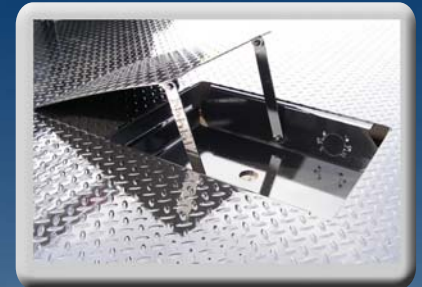

# Mustang

Blue Ridge Manufacturing, LLC

Western Bulkhead

30,000# Goose Neck Hitch

**Steel  
or  
Aluminum**

10,000# Receiver Hitch / ICC Bumper Sold Separately

## Standard Features

- \* 1/8" TP Deck
- \* Stake Pockets & Rub Rails
- \* Plug-In Wire Harness
- \* Rec LED Lights, Body
- \* Rec LED Lights, Bulkhead
- \* Recessed Tag Well
- \* GN-Hitch, 30,000#
- \* 2 5/16" Ball, w/1" Raise
- \* Dual 7-Way Trailer Plugs
- \* Clear View Window
- \* Asphalt Undercoating
- \* Powder Coat Finish

## Dimensional Data: Mustang

Model	Body "L"	Body "W"	BH "H"	BH "W"	CA	Steel Wt.	Alum. Wt.
MS7S/F ~ SRW, 38" LS	84"	86" *	41"	82"	42"	725 lbs	435 lbs
MS7S/U ~ SRW, 42" LS	84"	86" *	41"	82"	42"	725 lbs	435 lbs
MS7S/G11 ~ SRW, 42" LS	84"	86" *	39"	82"	42"	725 lbs	435 lbs
MS8.5S/F ~ SRW, 38" LS	102"	86" *	41"	82"	56"	805 lbs	483 lbs
MS8.5S/U ~ SRW, 42" LS	102"	86" *	41"	82"	56"	805 lbs	483 lbs
MS8.5S/G11 ~ SRW, 42" LS	102"	86" *	39"	82"	56"	805 lbs	483 lbs
MS8.5D/F ~ DRW, 38" LS	102"	102" *	41"	89"	56"	880 lbs	528 lbs
MS8.5D/U ~ DRW, 42" LS	102"	102" *	41"	89"	56"	880 lbs	528 lbs
MS8.5D/G11 ~ DRW, 42" LS	102"	102" *	39"	89"	56"	880 lbs	528 lbs
MS9.5D ~ DRW, 34" LS	114"	96" *	41"/43"	89"	60"	992 lbs	595 lbs
MS11.5D ~ DRW, 34" LS	138"	96" *	41"/43"	89"	84"	1210 lbs	726 lbs
MS12D ~ DRW, 34" LS	144"	96" *	41"/43"	89"	84"	1260 lbs	725 lbs

The stylish *Mustang* bed has it all. The *Mustang* offers that rugged custom look of a western bed, secure pockets & rub rails, 30,000# goose neck hitch, our *Mustang* bulkhead with a full unobstructed rear window, recessed lights, full stop/tail/turn bulkhead lights and a tough look that stands out in a crowd. Standard is a PPG Powder Coat black finish to stand up to the elements. All that style and the quality you have grown to expect from Freedom Truck Beds.