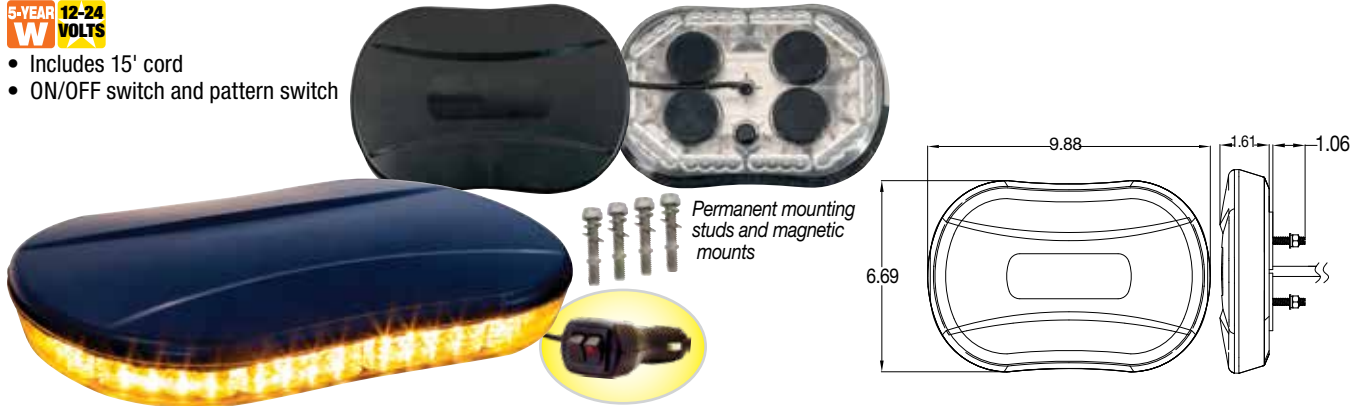

11" Rectangular LED Mini Light Bar

5-YEAR
W **12**
VOLTS

- Includes 15' cord

Part No.	Size	LEDs	Color	Amp	Mount	Power	Flash Patterns	Wt. (lbs.)	Cat.
8891050	10.93"L x 5.75"W x 3.44"H	24	Amber	3.5	Magnetic	DC Adapter	Random	4.0	889 (N)
8891052	10.93"L x 5.75"W x 3.44"H	24	Amber/Clear	3.5	Magnetic	DC Adapter	Random	4.0	889 (N)

Part No.	Size	LEDs	Color	Amp	Mount	Power	Flash Patterns	Wt. (lbs.)	Cat.
8891060	15"L x 8.25"W x 3"H	56	Amber	3.2	Magnetic or Permanent	DC Adapter	10	5.5	889 (N)
8891062*	15"L x 8.25"W x 3"H	56	Amber/Clear	3.2	Magnetic or Permanent	DC Adapter	10	5.5	889 (N)

*8891062 is not SAE J595 Class 1

See pg. 25 for Drill-Free Cab Mounts Options

LED Mini Light Bars

10" Oval Low Profile LED Mini Light Bar

5-YEAR WARRANTY
12-24 VOLTS

- Includes 15' cord
- ON/OFF switch and pattern switch

Part No.	Size	LEDs	Color	Amp	Mount	Power	Flash Patterns	Wt. (lbs.)	Cat.
8891080	9.88"L x 6.69"W x 1.61"H	40	Amber	3.34	Magnetic/Permanent	DC Adapter	20	3.10	889 (N)
8891082*	9.88"L x 6.69"W x 1.61"H	40	Amber/Clear	3.34	Magnetic/Permanent	DC Adapter	20	3.10	889 (N)