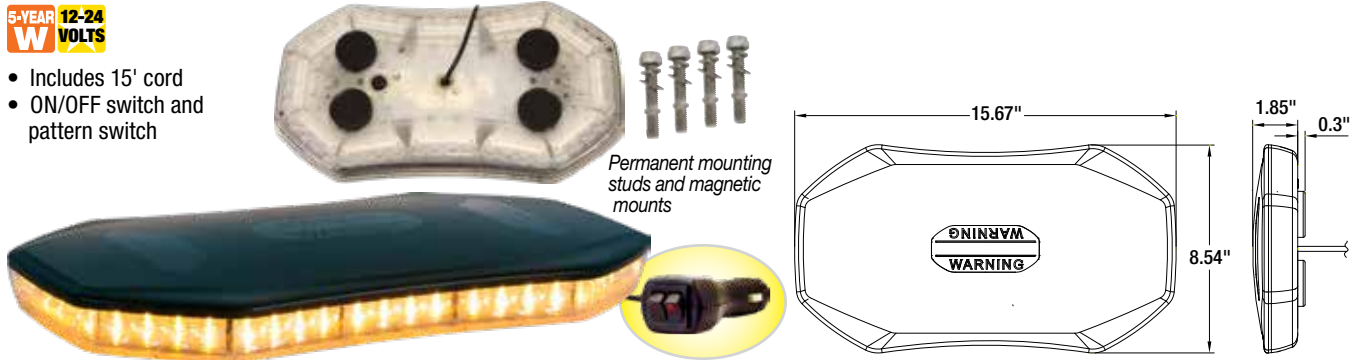

15" Hexagonal Low Profile Mini Light Bar

5-YEAR WARRANTY
12-24 VOLTS

- Includes 15' cord
- ON/OFF switch and pattern switch

Part No.	Size	LEDs	Color	Amp	Mount	Power	Flash Patterns	Wt. (lbs.)	Cat.
8891110	15.75"L x 8.75"W x 1.87"H	56	Amber	3.52	Magnetic/Permanent	DC Adapter	10	4.65	889 (N)
8891111	15.75"L x 8.75"W x 1.87"H	56	Amber/Clear	3.52	Magnetic/Permanent	DC Adapter	10	4.65	889 (N)

See pg. 25 for Drill-Free Cab Mounts Options

16.5" Rectangular LED Mini Light Bar

5-YEAR WARRANTY
12-24 VOLTS
SAE J845 CLASS 1

- Includes 15' cord
- ON/OFF switch and pattern switch