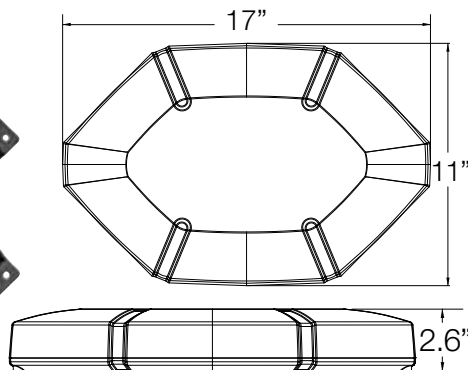

17" Octagonal Mini Light Bar

- Includes 15' cord
- ON/OFF switch and pattern switch