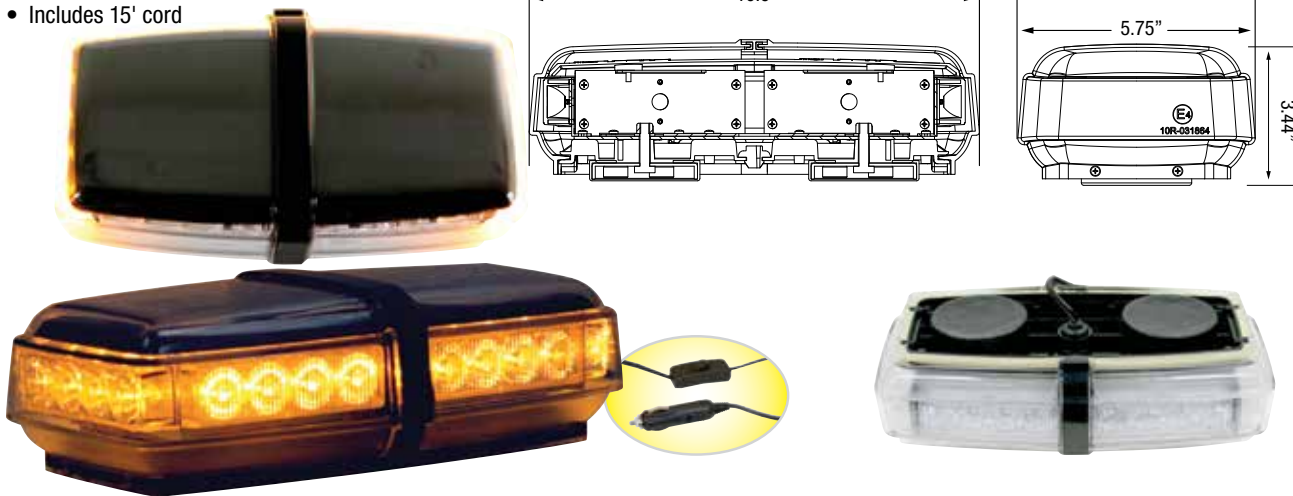

11" Rectangular LED Mini Light Bar

5-YEAR
W **12**
VOLTS

- Includes 15' cord

Part No.	Size	LEDs	Color	Amp	Mount	Power	Flash Patterns	Wt. (lbs.)	Cat.
8891050	10.93"L x 5.75"W x 3.44"H	24	Amber	3.5	Magnetic	DC Adapter	Random	4.0	889 (N)
8891052	10.93"L x 5.75"W x 3.44"H	24	Amber/Clear	3.5	Magnetic	DC Adapter	Random	4.0	889 (N)

See pg. 25 for Drill-Free Cab Mounts Options

15" Octagonal LED Mini Light Bar Series

5-YEAR
W **12-24**
VOLTS **SAE J589**
CLASS
1

- Includes 15' cord
- ON/OFF switch and pattern switch

Permanent mounting studs and magnetic mounts

Part No.	Size	LEDs	Color	Amp	Mount	Power	Flash Patterns	Wt. (lbs.)	Cat.
8891060	15"L x 8.25"W x 3"H	56	Amber	3.2	Magnetic or Permanent	DC Adapter	10	5.5	889 (N)
8891062*	15"L x 8.25"W x 3"H	56	Amber/Clear	3.2	Magnetic or Permanent	DC Adapter	10	5.5	889 (N)

Part No.	Size	LEDs	Color	Amp	Mount	Power	Flash Patterns	Wt. (lbs.)	Cat.
8891080	9.88"L x 6.69"W x 1.61"H	40	Amber	3.34	Magnetic/Permanent	DC Adapter	20	3.10	889 (N)
8891082*	9.88"L x 6.69"W x 1.61"H	40	Amber/Clear	3.34	Magnetic/Permanent	DC Adapter	20	3.10	889 (N)