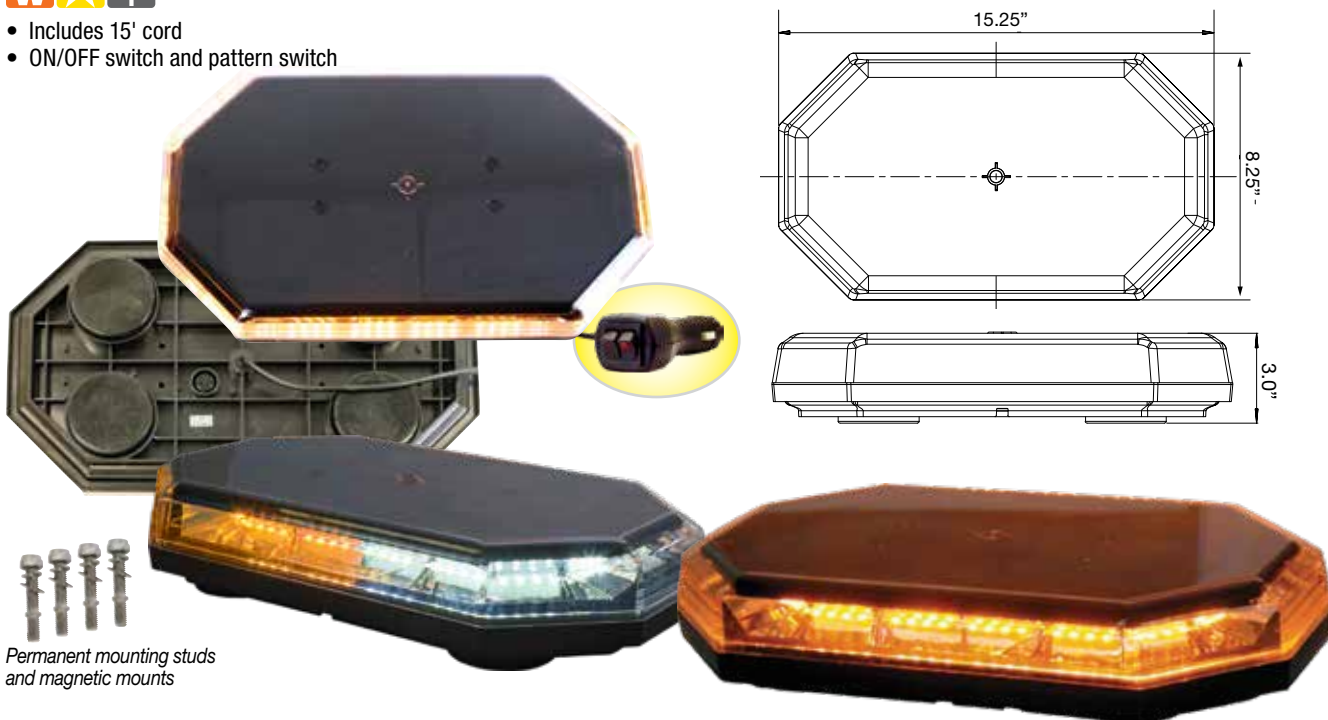

11" Rectangular LED Mini Light Bar

5-YEAR
W **12**
VOLTS

- Includes 15' cord

Part No.	Size	LEDs	Color	Amp	Mount	Power	Flash Patterns	Wt. (lbs.)	Cat.
8891050	10.93"L x 5.75"W x 3.44"H	24	Amber	3.5	Magnetic	DC Adapter	Random	4.0	889 (N)
8891052	10.93"L x 5.75"W x 3.44"H	24	Amber/Clear	3.5	Magnetic	DC Adapter	Random	4.0	889 (N)

See pg. 25 for Drill-Free Cab Mounts Options

15" Octagonal LED Mini Light Bar Series

5-YEAR
W **12-24**
VOLTS **SAE J589**
CLASS
1

- Includes 15' cord
- ON/OFF switch and pattern switch

Permanent mounting studs and magnetic mounts

Part No.	Size	LEDs	Color	Amp	Mount	Power	Flash Patterns	Wt. (lbs.)	Cat.
8891060	15"L x 8.25"W x 3"H	56	Amber	3.2	Magnetic or Permanent	DC Adapter	10	5.5	889 (N)
8891062*	15"L x 8.25"W x 3"H	56	Amber/Clear	3.2	Magnetic or Permanent	DC Adapter	10	5.5	889 (N)

Part No.	Size	LEDs	Color	Amp	Mount	Power	Flash Patterns	Wt. (lbs.)	Cat.
8891080	9.88"L x 6.69"W x 1.61"H	40	Amber	3.34	Magnetic/Permanent	DC Adapter	20	3.10	889 (N)
8891082*	9.88"L x 6.69"W x 1.61"H	40	Amber/Clear	3.34	Magnetic/Permanent	DC Adapter	20	3.10	889 (N)