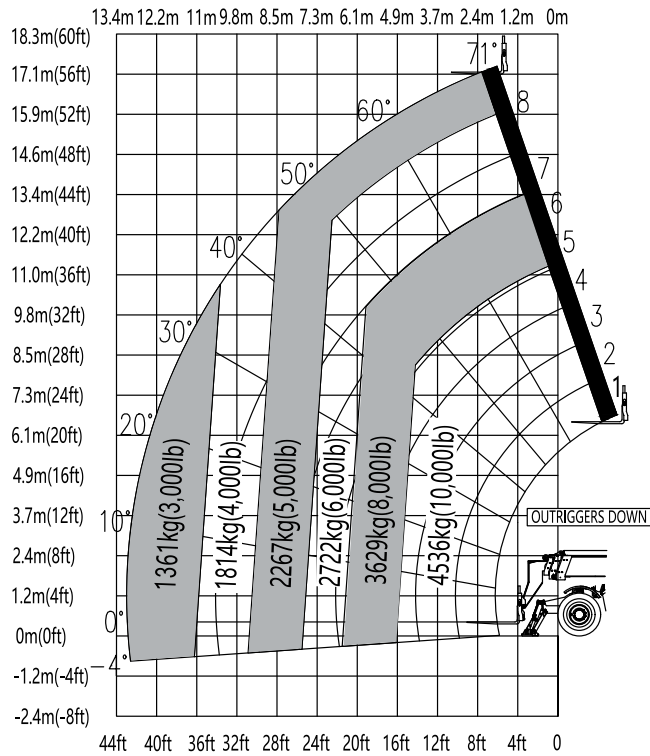

||| **STH1056A**

PRODUCT SPECIFICATIONS

SANY

STANDARD FEATURES

- Large cab offers improved operator comfort and reduced fatigue
- Axle-mounted stabilizers allow for smoother frame leveling when deployed
- Wide-angle rear camera gives unobstructed view behind the machine
- Simple maintenance with easy fluid level check and convenient access to maintenance items with side-mounted engine

- ➔ **Gross Power**
55 kW / 74 hp
- ➔ **Max Lift Height**
17.13 m / 56' 2"
- ➔ **Max Lift Capacity**
4 536 kg / 10,000 lb
- ➔ **Operating Weight**
15 100 kg / 33,290 lb

PRODUCT SPECIFICATIONS

MODEL: **STH1056A** Telehandler

Machine Parameters

Dimensions		
Maximum Lift Height	17.13 m	56' 2"
Maximum Forward Reach	13.08 m	42' 11"
Height, Stowed	2.55 m	8' 4"
Length, Stowed (without Forks)	6.28 m	20' 7"
Width	2.56 m	8' 5"
Wheelbase	3.49 m	11' 5"
Ground Clearance (Center)	0.46 m	1' 6"
Ground Clearance (Axle)	0.45 m	1' 6"
Weight	15,100 kg	33,290 lb

Performance		
Maximum Lift Capacity	4 536 kg	10,000 lb
Lift Capacity at Maximum Height	2 267 kg	5,000 lb
Lift Capacity at Maximum Reach	1 361 kg	3,000 lb
Boom (Raise/Lower)	11 sec	14 sec
Boom (Extend/Retract)	15 sec	16 sec
Frame Leveling	+/- 10 degrees	
Maximum Drive Speed	24 kph	15 mph
Outside Turning Radius (4WS)	4.30 m	14' 1"
Auxiliary Hydraulic Flow	63 L/min	17 gpm
Auxiliary Hydraulic Pressure	17 MPa	2,466 psi
Standard Tire Size	400/75-28	