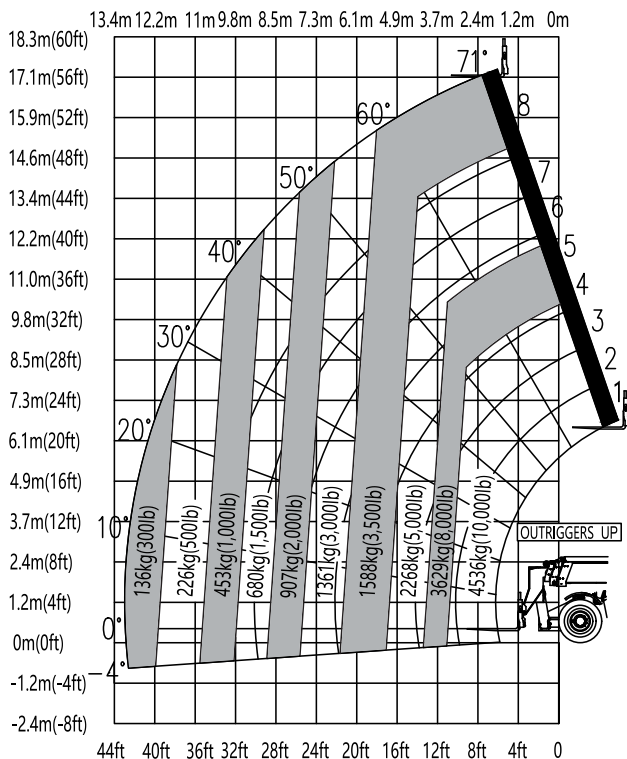

||| **STH1056A**

PRODUCT SPECIFICATIONS

SANY

STANDARD FEATURES

- Large cab offers improved operator comfort and reduced fatigue
- Axle-mounted stabilizers allow for smoother frame leveling when deployed
- Wide-angle rear camera gives unobstructed view behind the machine
- Simple maintenance with easy fluid level check and convenient access to maintenance items with side-mounted engine

- ➔ **Gross Power**
55 kW / 74 hp
- ➔ **Max Lift Height**
17.13 m / 56' 2"
- ➔ **Max Lift Capacity**
4 536 kg / 10,000 lb
- ➔ **Operating Weight**
15 100 kg / 33,290 lb

PRODUCT SPECIFICATIONS

MODEL: **STH1056A** Telehandler

Machine Parameters

Dimensions		
Maximum Lift Height	17.13 m	56' 2"
Maximum Forward Reach	13.08 m	42' 11"
Height, Stowed	2.55 m	8' 4"
Length, Stowed (without Forks)	6.28 m	20' 7"
Width	2.56 m	8' 5"
Wheelbase	3.49 m	11' 5"
Ground Clearance (Center)	0.46 m	1' 6"
Ground Clearance (Axle)	0.45 m	1' 6"
Weight	15,100 kg	33,290 lb

Performance		
Maximum Lift Capacity	4 536 kg	10,000 lb
Lift Capacity at Maximum Height	2 267 kg	5,000 lb
Lift Capacity at Maximum Reach	1 361 kg	3,000 lb
Boom (Raise/Lower)	11 sec	14 sec
Boom (Extend/Retract)	15 sec	16 sec
Frame Leveling	+/- 10 degrees	
Maximum Drive Speed	24 kph	15 mph
Outside Turning Radius (4WS)	4.30 m	14' 1"
Auxiliary Hydraulic Flow	63 L/min	17 gpm
Auxiliary Hydraulic Pressure	17 MPa	2,466 psi
Standard Tire Size	400/75-28	