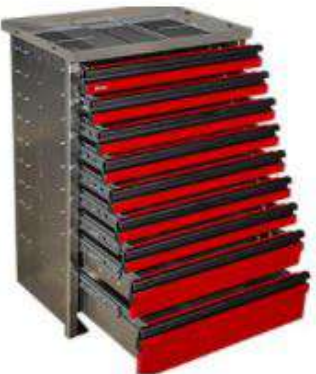

Available Options

Venco Crane

Venco is a leading manufacturer of mounted telescopic service cranes, get yours on the CM Crane Body now.

CTech Toolboxes

We are now offering this cutting-edge storage solution for work truck users seeking maximum durability and functionality. The cabinets feature heavy-duty ball-bearing drawer sliders built to withstand years of heavy use and exposure to the elements.

American Eagle Toolboxes

American Eagle toolboxes are built extra tough to withstand even the heaviest tools.