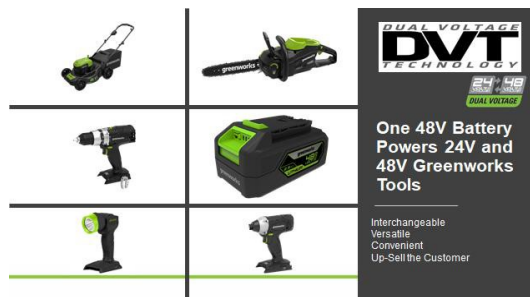

**While Qty Last

GREENWORKS 48V DUAL VOLTAGE

MODEL	DESCRIPTION	MSRP	BRONZE	
BAM706	48V 2.0AH Battery/Bluetooth	$99.99	$79.99	
BAM704	48V 4.0AH Battery/Bluetooth	$149.99	$119.99	
48B3AH	48V 3AH/24V 6AH Multi Volt Battery/BT	$119.99	$95.99	
48B4AH	48V 4AH/24V 8AH Multi Volt Battery/BT	$179.99	$143.99	
CAM803	48V 4 amp Charger	$39.99	$31.99	
48DPC4A	24/48 4AH Dual Port Charger	$59.99	$47.99	

Specifications are Subject to Change Without Notice All Orders

Are Subject To Credit Limits