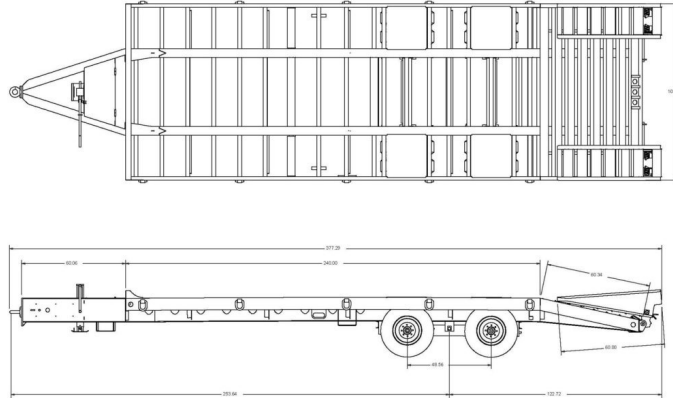

# FELLING TRAILERS

<b>FT-24-2 LP</b>		<b>Deck Over Low Pro</b>	
<b>GVWR LBS: 30,500</b>	<b>GAWR LBS: 24,000</b>	<b>WEIGHT LBS: 6,800</b>	<b>CAPACITY LBS: 23,700</b>

Feature Name	Standard Features	Std. Qty	UOM
<b>Model</b>	<b>FT-24-2 LP</b>	1	
<b>Frame Type</b>	Engineered Fabricated High Tensile Main Frame Beams With Pierced Junior I-Beams Crossmembers	1	Std
<b>Deck Length</b>	Add Deck Length	20	Feet
<b>Deck Type</b>	White Oak 2" Nom	1	Std
<b>Beavertail</b>	Self Cleaning 5" x 3" Angle Iron Beavertail	5	Feet
<b>Ramps; Rear</b>	5' x 20" Self Cleaning 5" X 3" Angle Iron Spring Assist	1	Pair
<b>Appx Deck Height</b>	33" Loaded, 35" Unloaded	1	Inches
<b>Width</b>	102" OD	25	Feet
<b>Tie Downs</b>	D-Rings, 1" ** Straight ** (One Set Centered on BVT)	10	Each
<b>Brakes</b>	Electric, FSA (Fwd Self Adj) On All Axles	1	Std
<b>Axles</b>	12K Oil Bath	2	Std
<b>Suspension</b>	Spring	1	Std
<b>Tires &amp; Wheels</b>	ST235/80R 16 E, 8 Bolt [16 x 6] Hub Pilot	8	Std
<b>Hitch Length</b>	Center of Coupler to Headboard, Appx	5.3	Feet
<b>Hitch Type</b>	3" Adjustable Lunette Eye/Pintle, [C] 66,000 lb Plate Mount (3/4" Bolt)	1	Std
<b>Jack</b>	12K w/ Spring Loaded Drop Leg, Side Wind	1	Std
<b>Plug</b>	7 Pole RV	1	Std
<b>Lights</b>	LED Lights (Peterson), Sealed Wiring Harness (Sealco)	1	Std
<b>Trailer Color</b>	Felling Black # CCA945378 (White Felling Decal)	1	Std
<b>Stripe Color</b>	White	1	Std
<b>Standard</b>	Document Holder	1	Std
<b>Standard</b>	Toolbox, with Lockable Cover	1	Std
<b>Standard</b>	2 Steps, 1 on the Standard Hitch and 1 in front of Axles on Roadside	2	Std
<b>Standard</b>	1/2" Safety Chains, Grade 70	1	Std
<b>GVWR</b>	30,500 lbs	1	Std